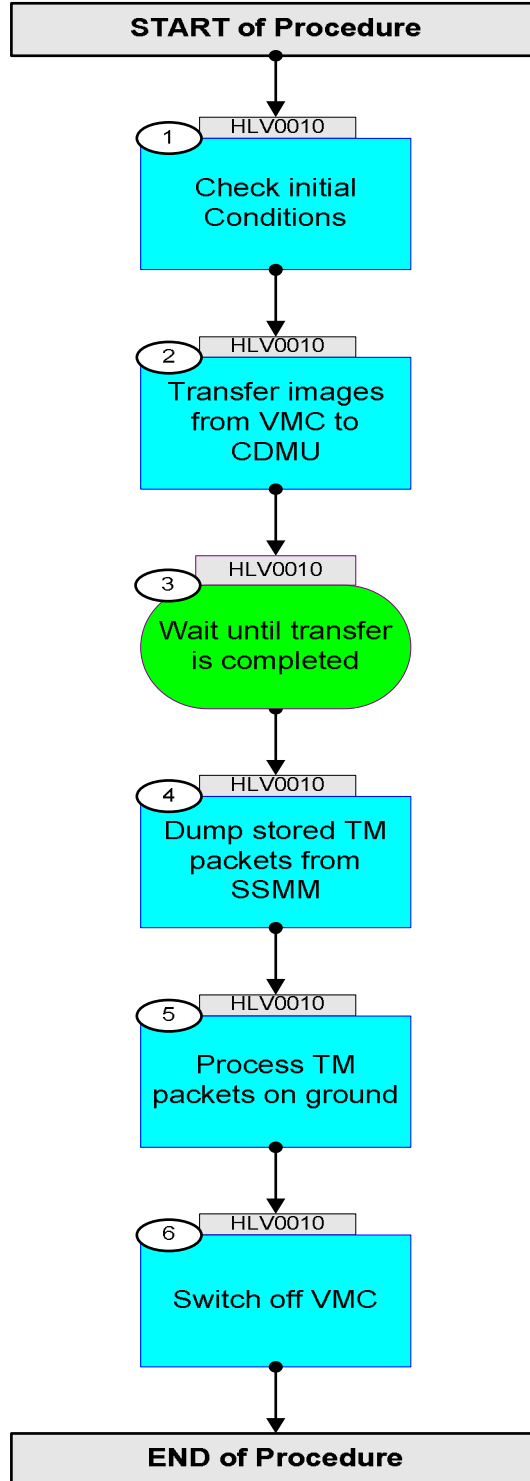

Procedure Flowchart Overview

Herschel VMC Operation
 File: H_LEO_VMC_OP.xls
 Author: S. Manganelli

| Step No. | Time | Activity/Remarks | TC/TLM | Display/ Branch |
|----------|------|---|-------------------------|--------------------------|
| | | Execute Telecommand DownlinkPktStoreCont_A Command Parameter(s) : Store_Id DH003160 TC Control Flags : GBM IL DSE --Y -- --- Subsch. ID : 10 Det. descr. : Downlink Packet Store Contents - All stored TM packets | DC162160 1 <dec> | |
| | | See TM(8,8) packets arriving on VC-2: 3939 Packets (1024 Bytes) 1 Packet (784 Bytes) = 3940 Packets total The dump will require about 4 minutes on 150k TM rate (plus dump time required for other Packet Store 1 contents) | | |
| 5 | | Command Store 1 catalog reports | | <input type="checkbox"/> |
| | | Uplink one TC as soon as possible, the three others about every minute. Monitor dump by GRD ZGZ04999. | | |
| | | Execute Telecommand ReportCatSelPktStore Command Parameter(s) : Store_Id DH003160 TC Control Flags : GBM IL DSE --Y -- --- Subsch. ID : 10 Det. descr. : Report Catalogues for Selected Packet Store | DC169160 1 <dec> | |
| | | Execute Telecommand ReportCatSelPktStore Command Parameter(s) : Store_Id DH003160 TC Control Flags : GBM IL DSE --Y -- --- Subsch. ID : 10 Det. descr. : Report Catalogues for Selected Packet Store | DC169160 1 <dec> | |