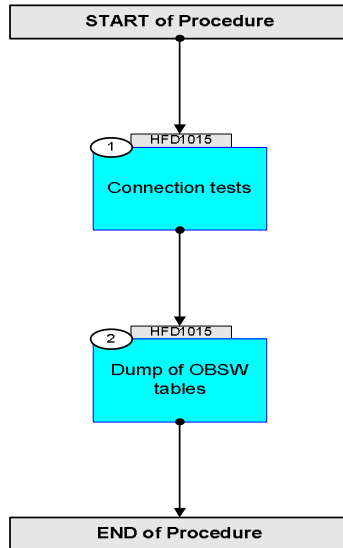

Routine CDMU Checks for DTCP
File: H_FCP_DHS_1015.xls
Author: cmevi-hp

Procedure Flowchart Overview