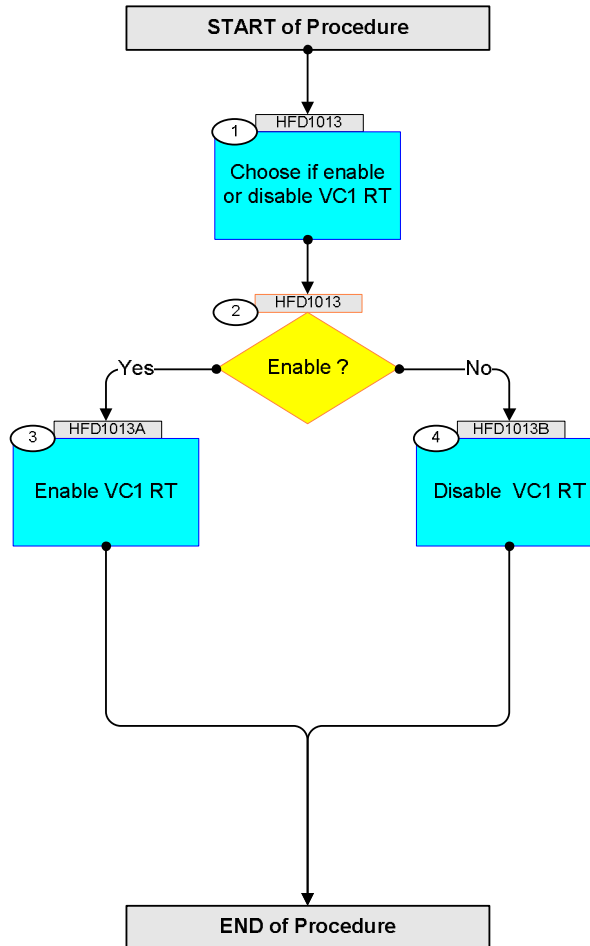

Enable/disable VC1 RT
File: H_FCP_DHS_1013.xls
Author: S. Manganelli

Procedure Flowchart Overview