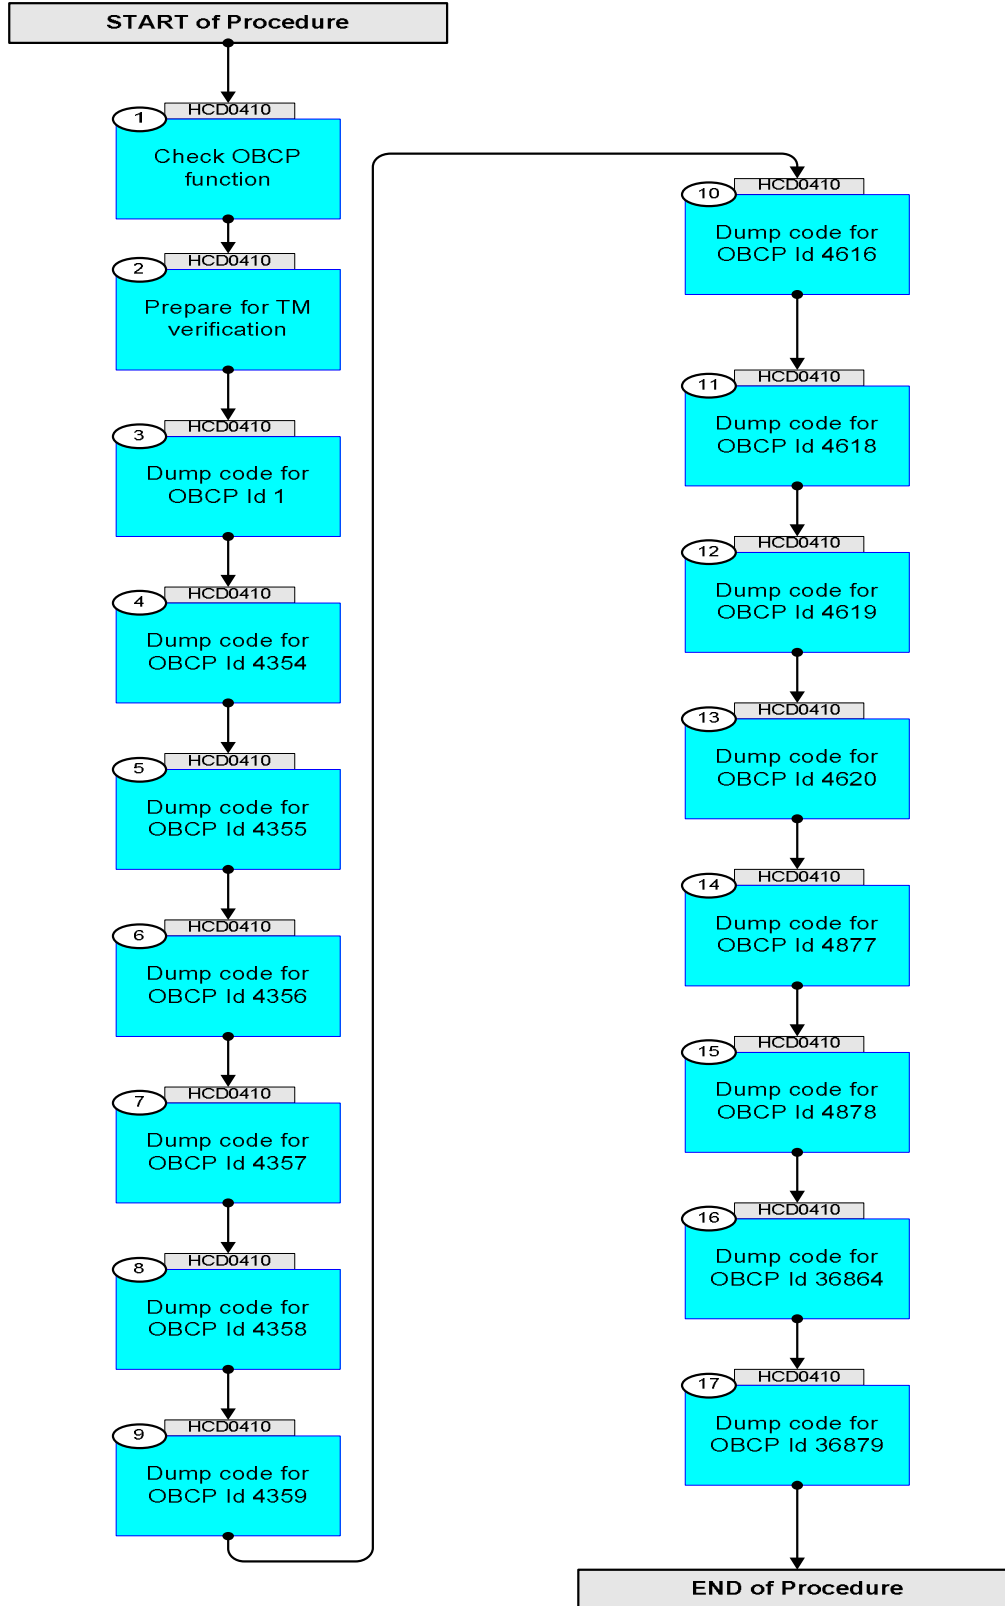

Dump OBCPs code
File: H_COP_DHS_0410.xls
Author: S. Manganelli

Procedure Summary

Objectives

This procedure has to be used during Commissioning in order to
dump OBCPs code

Summary of Constraints

OBCP function must be running

Spacecraft Configuration

Start of Procedure

Any

End of Procedure

Unchanged

Reference File(s)

Input Command Sequences

Output Command Sequences

HCD0410

Referenced Displays

ANDs   **GRDs**   **SLDs**
ZAZAI999

Configuration Control Information

DATE	FOP ISSUE	VERSION	MODIFICATION DESCRIPTION	AUTHOR	SPR REF
27/02/09	2.1	1	Created	cmevi-hp	
07/04/09	2.3	2	Added TM verification info at step 2 (following TASf comments)	S. Manganelli	

Dump OBCPs code
File: H_COP_DHS_0410.xls
Author: S. Manganelli

Procedure Flowchart Overview