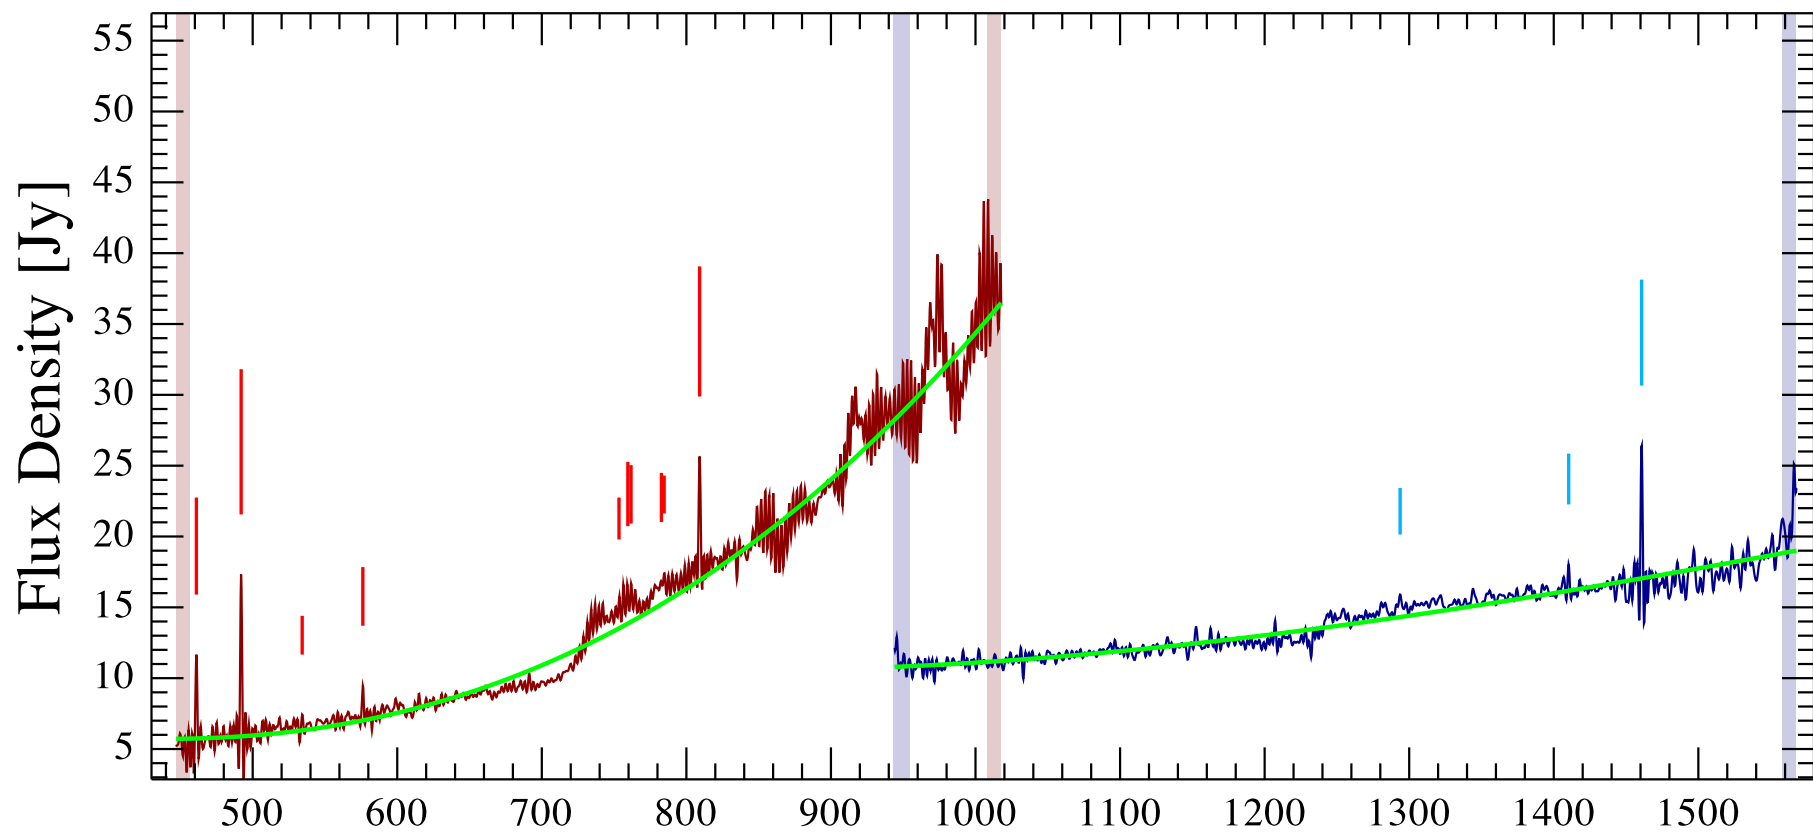

IRAS 19067+0811 Observation ID 1342268308; (10/3)

IRAS 19067+0811 Observation ID 1342268308; (6/4)