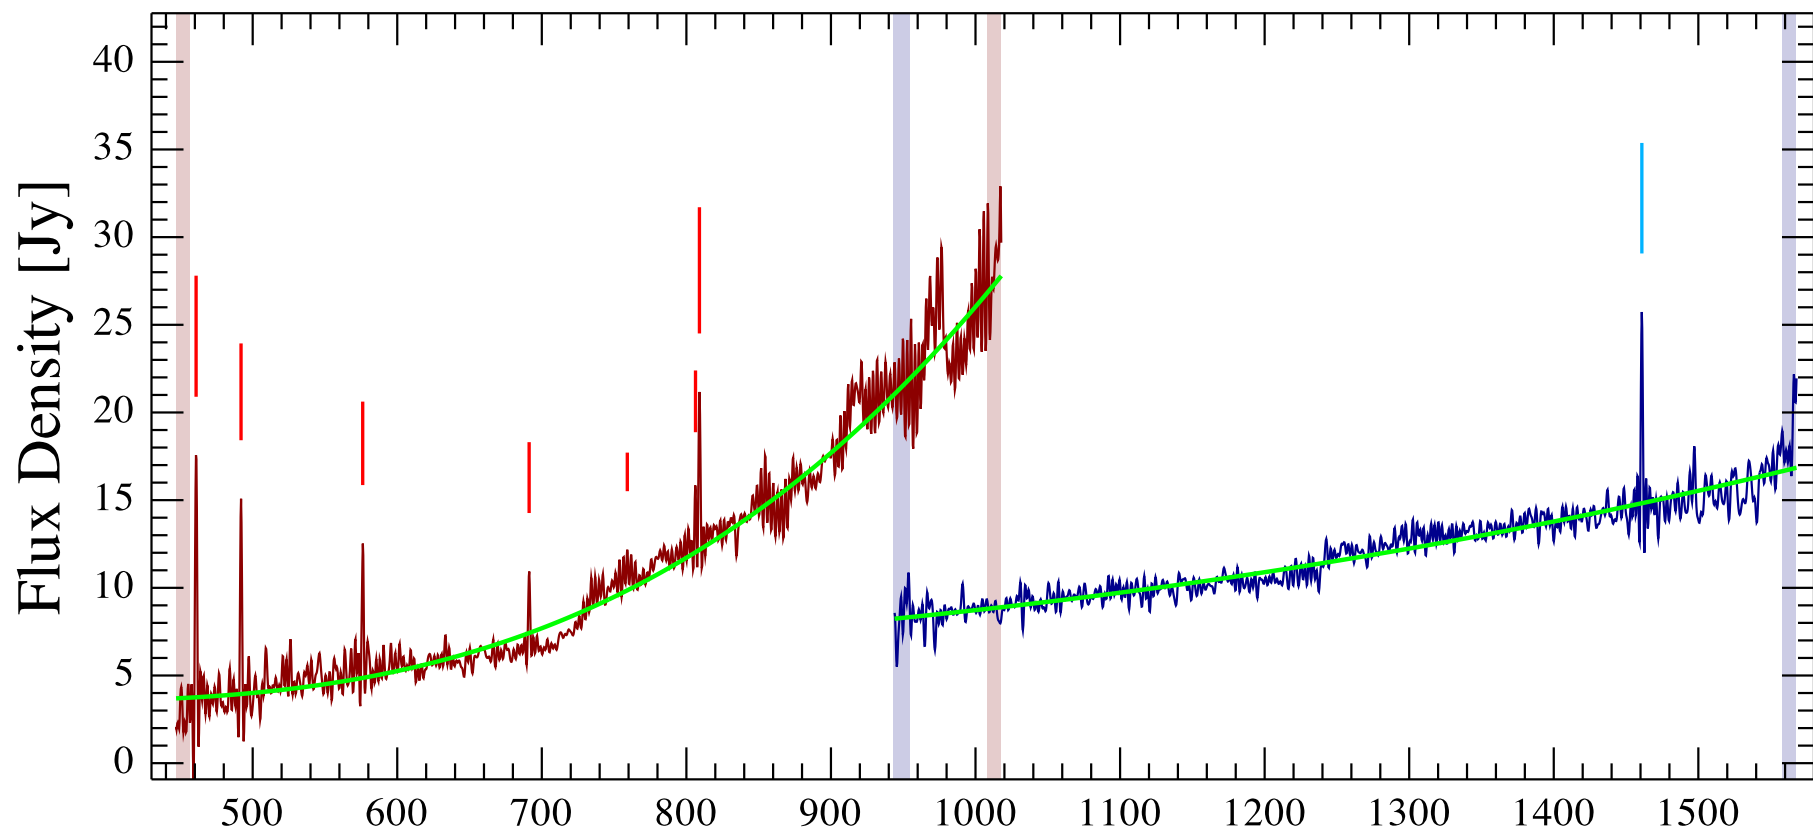

MGE_4524 Observation ID 1342268286; (7/1)

MGE_4524 Observation ID 1342268286; (7/1)