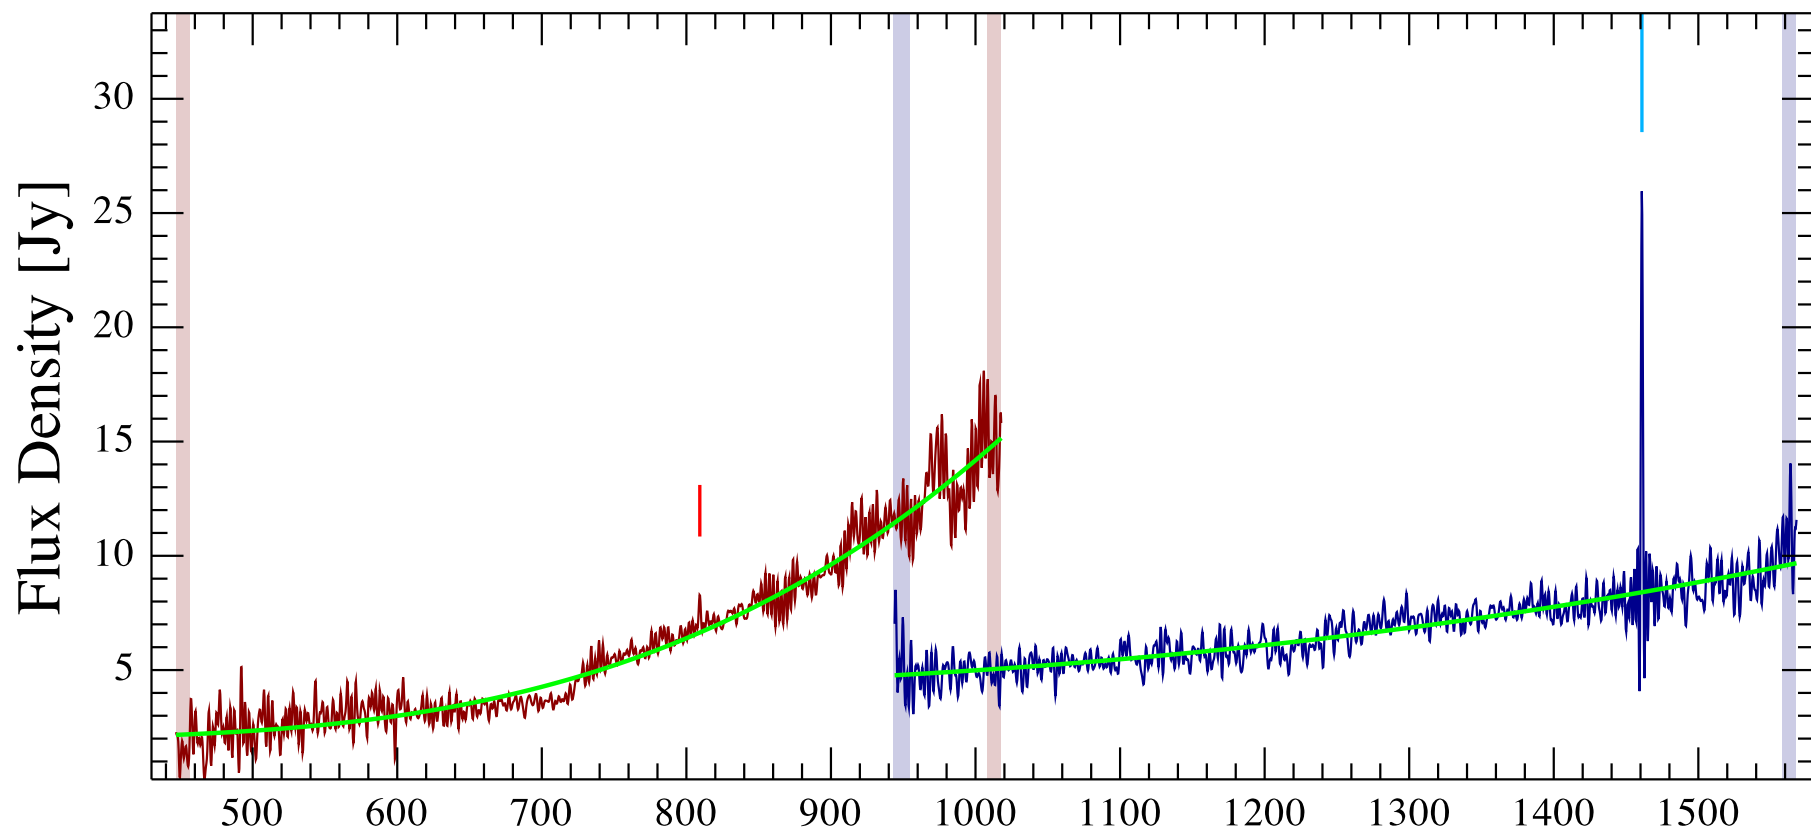

MGE_4602 Observation ID 1342268285; (1/1)

MGE_4602 Observation ID 1342268285; (1/1)