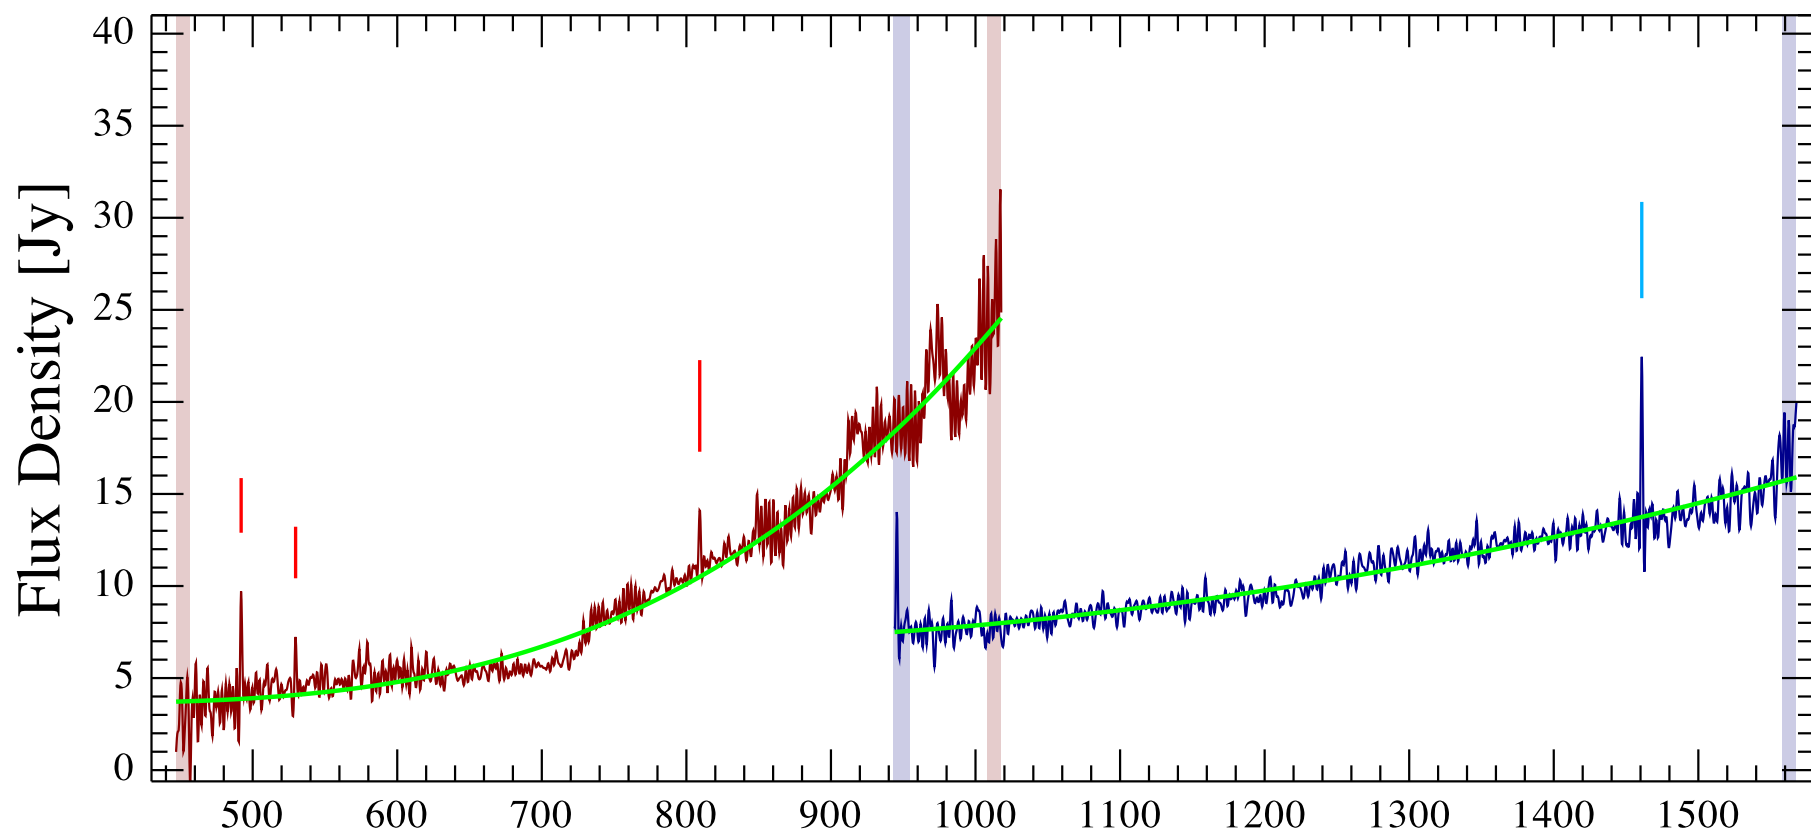

MGE_3149 Observation ID 1342268284; (3/1)

MGE_3149 Observation ID 1342268284; (3/1)