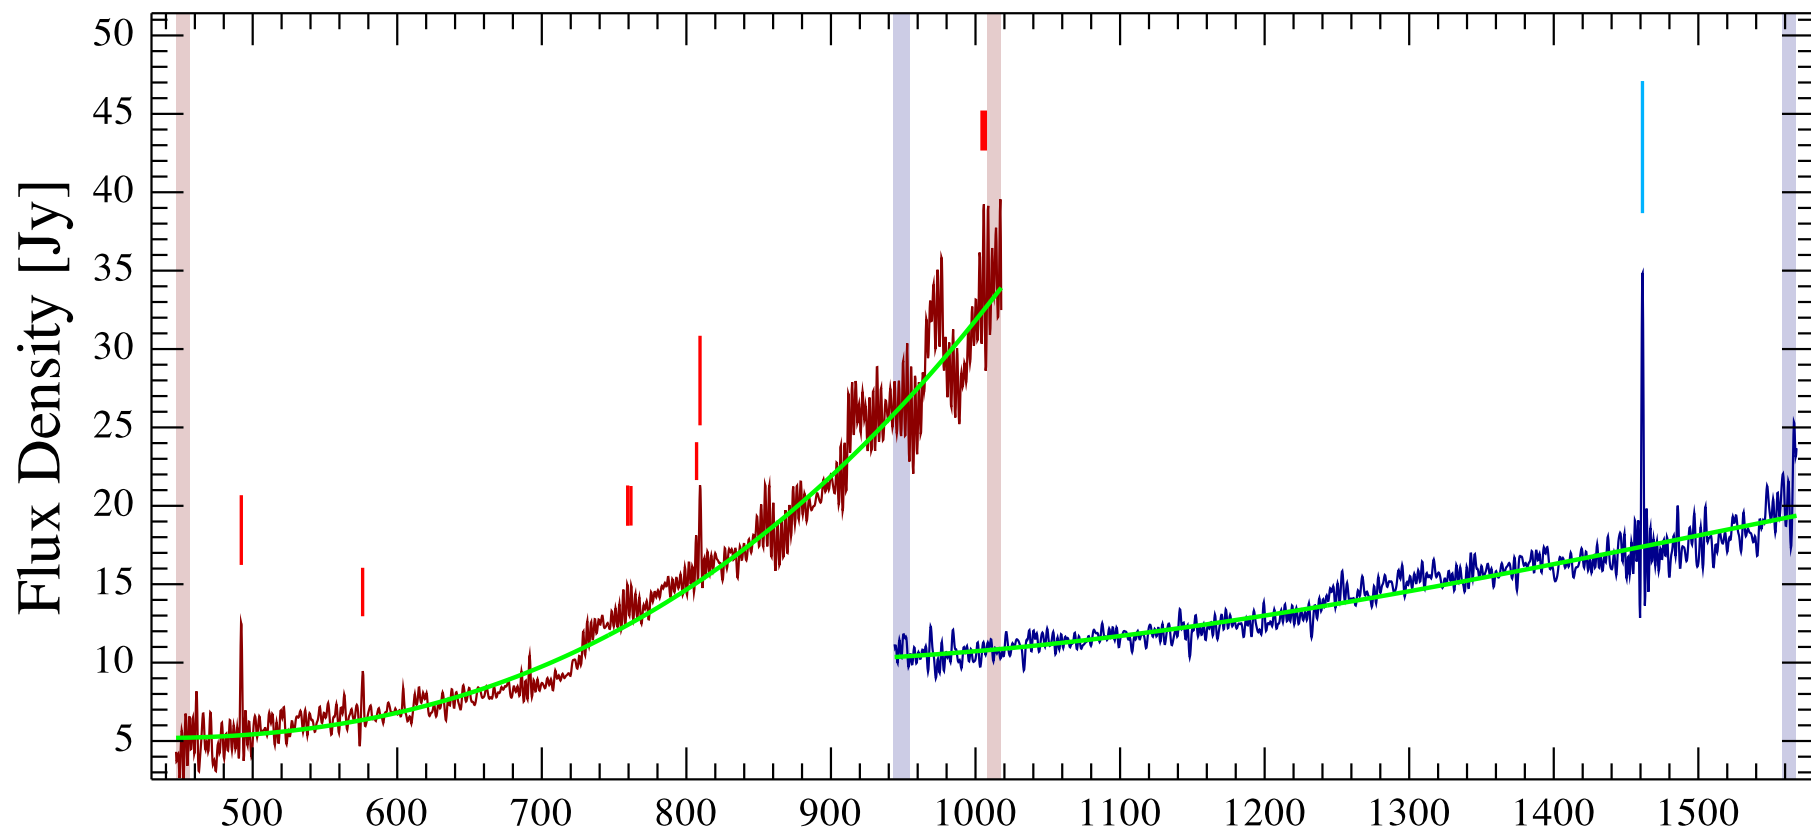

MGE\_4134 Observation ID 1342265810; (7/1)

MGE\_4134 Observation ID 1342265810; (5/1)