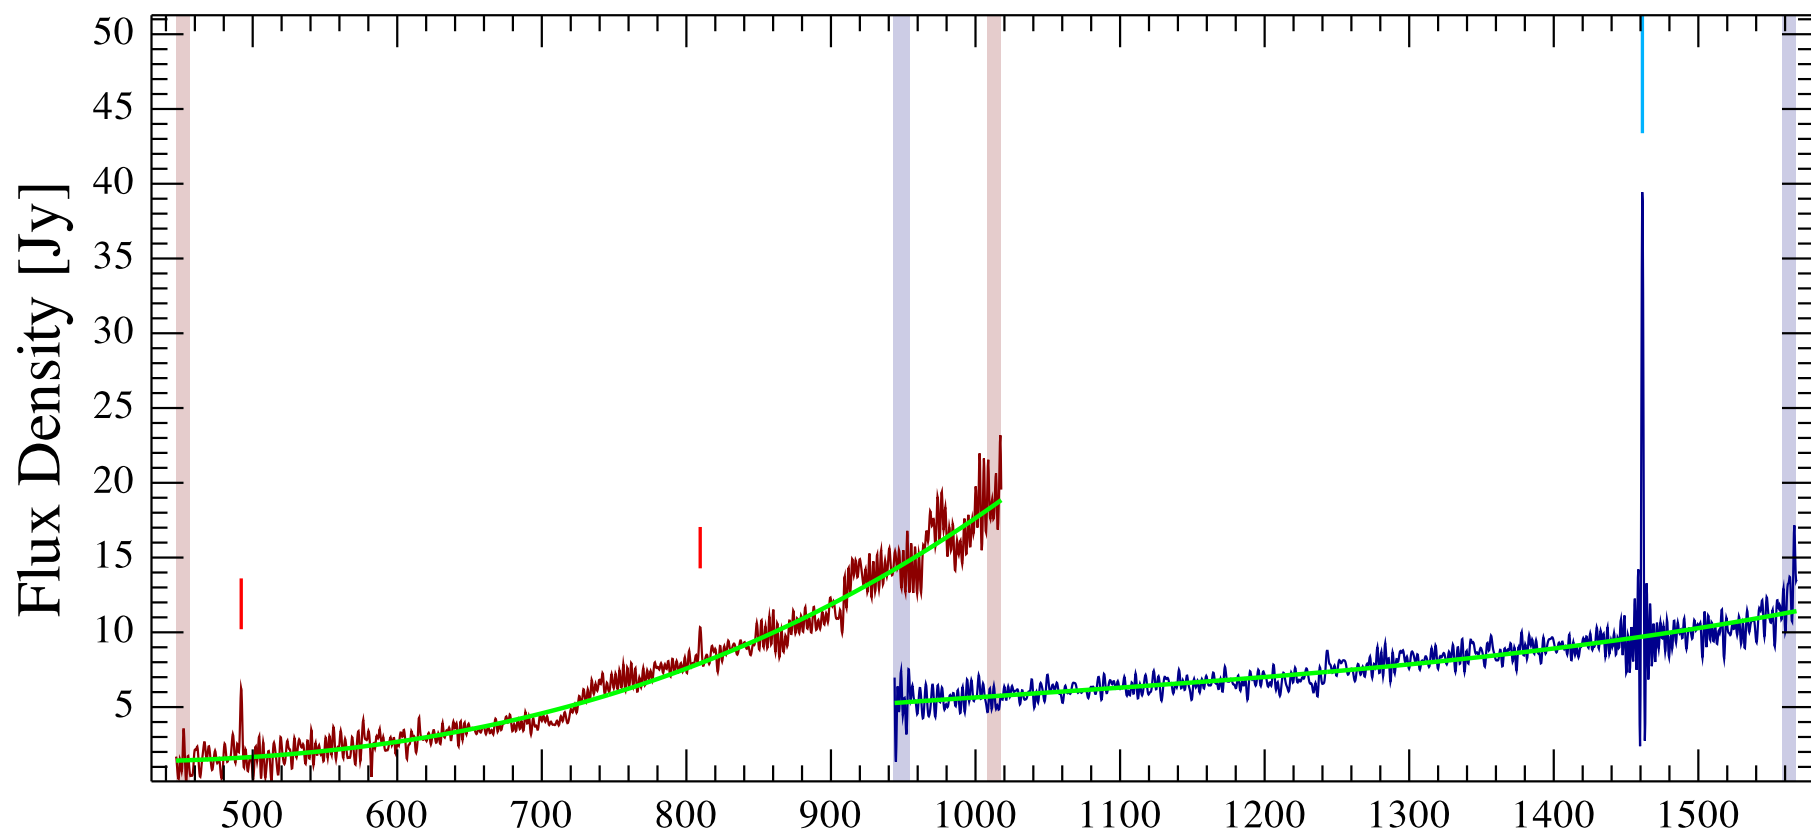

MGE_4206 Observation ID 1342262923; (2/1)

MGE_4206 Observation ID 1342262923; (2/1)