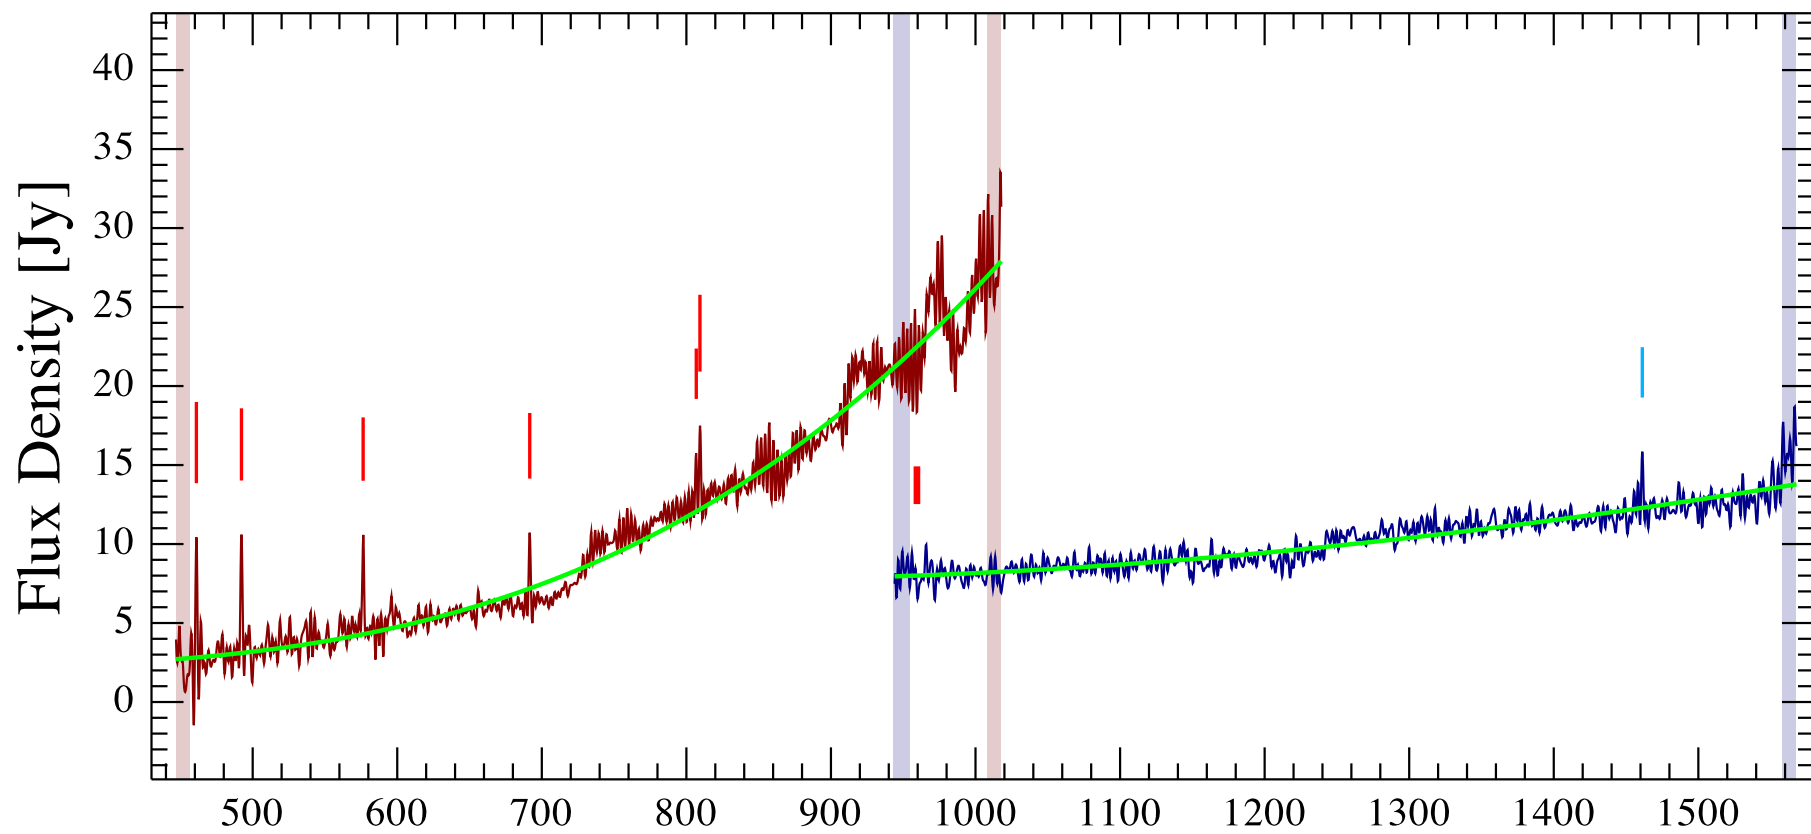

MGE_4048 Observation ID 1342262922; (7/1)

MGE_4048 Observation ID 1342262922; (6/1)