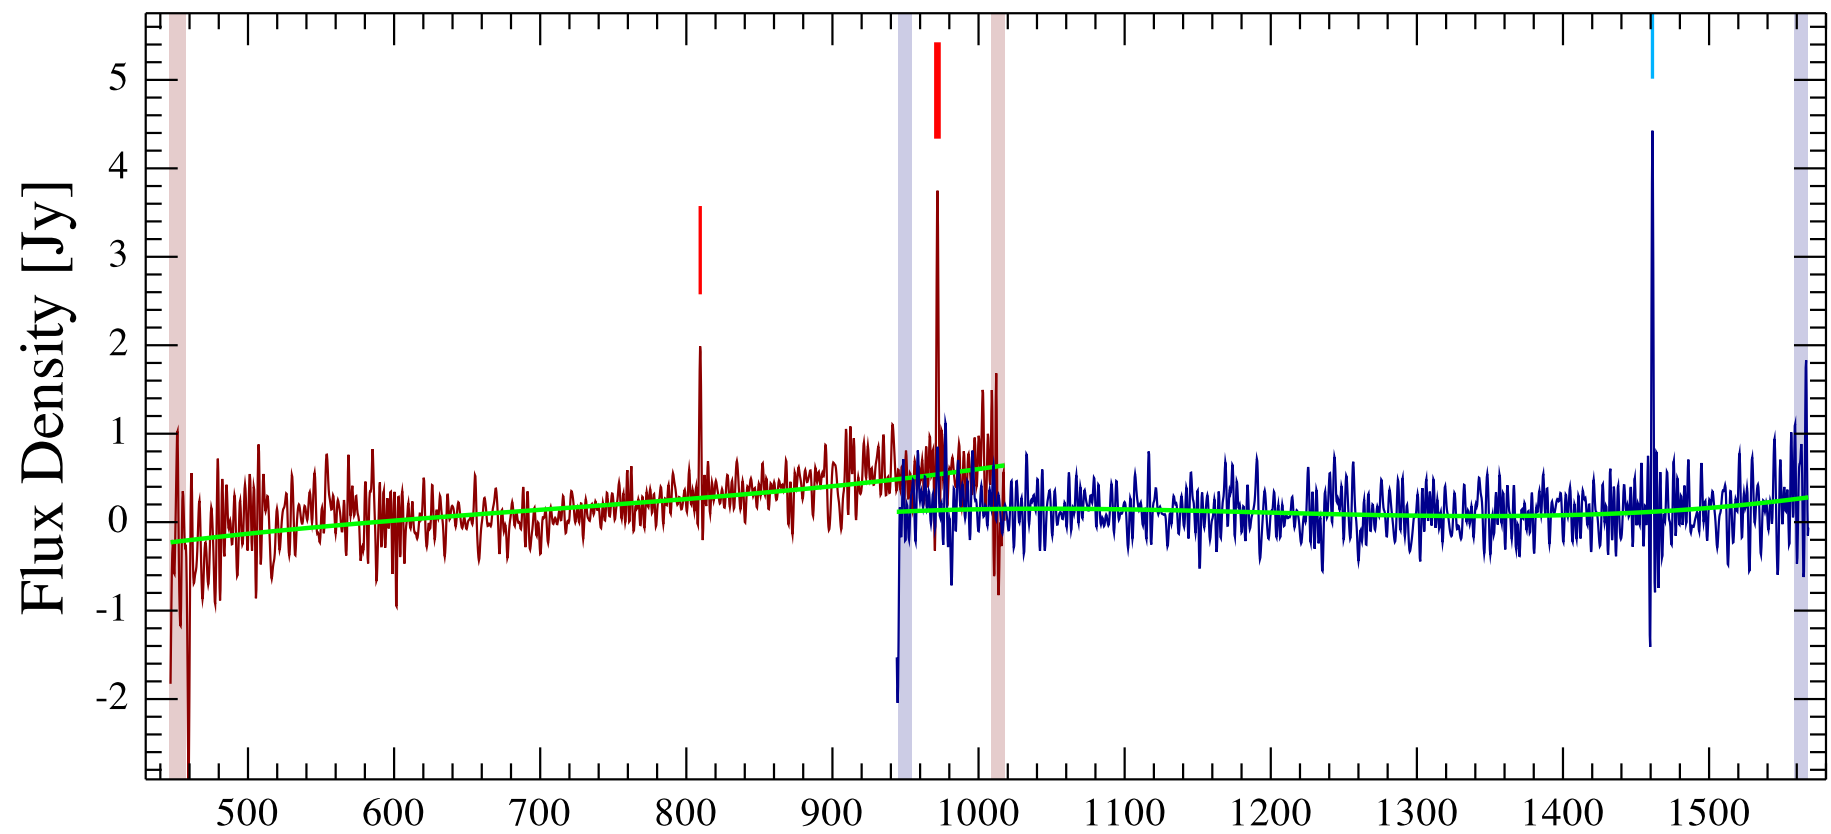

Helix Bright 1-1 Observation ID 1342256097; (2/1)

Helix Bright 1-1 Observation ID 1342256097; (2/1)