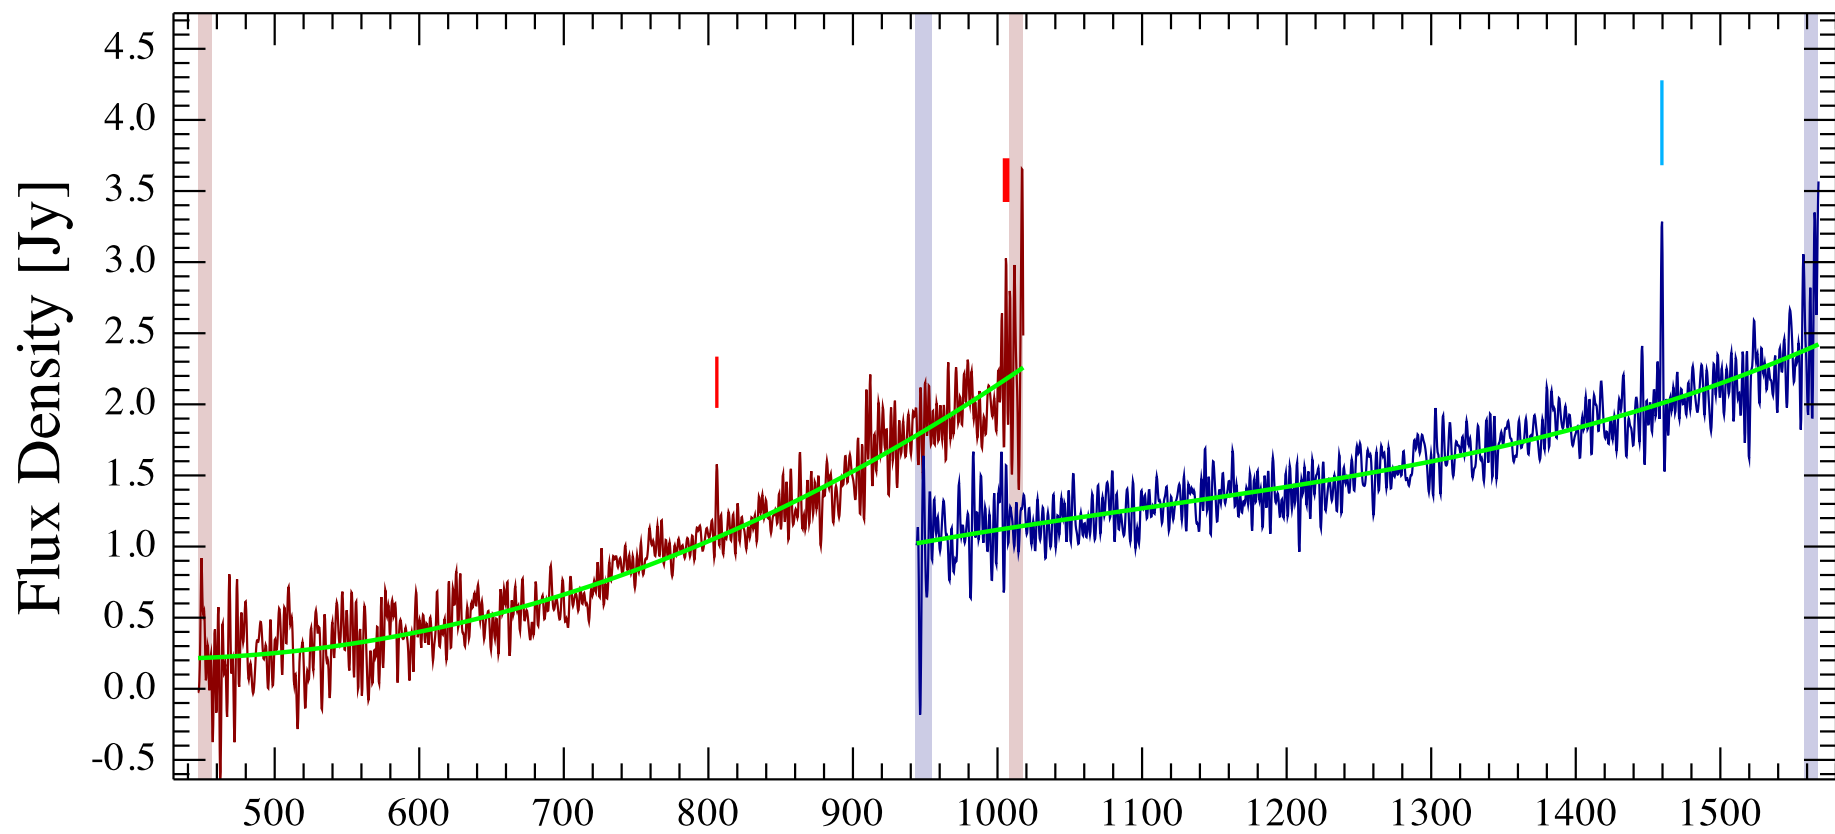

NGC4214-1 Observation ID 1342256082; (2/1)

NGC4214-1 Observation ID 1342256082; (1/1)