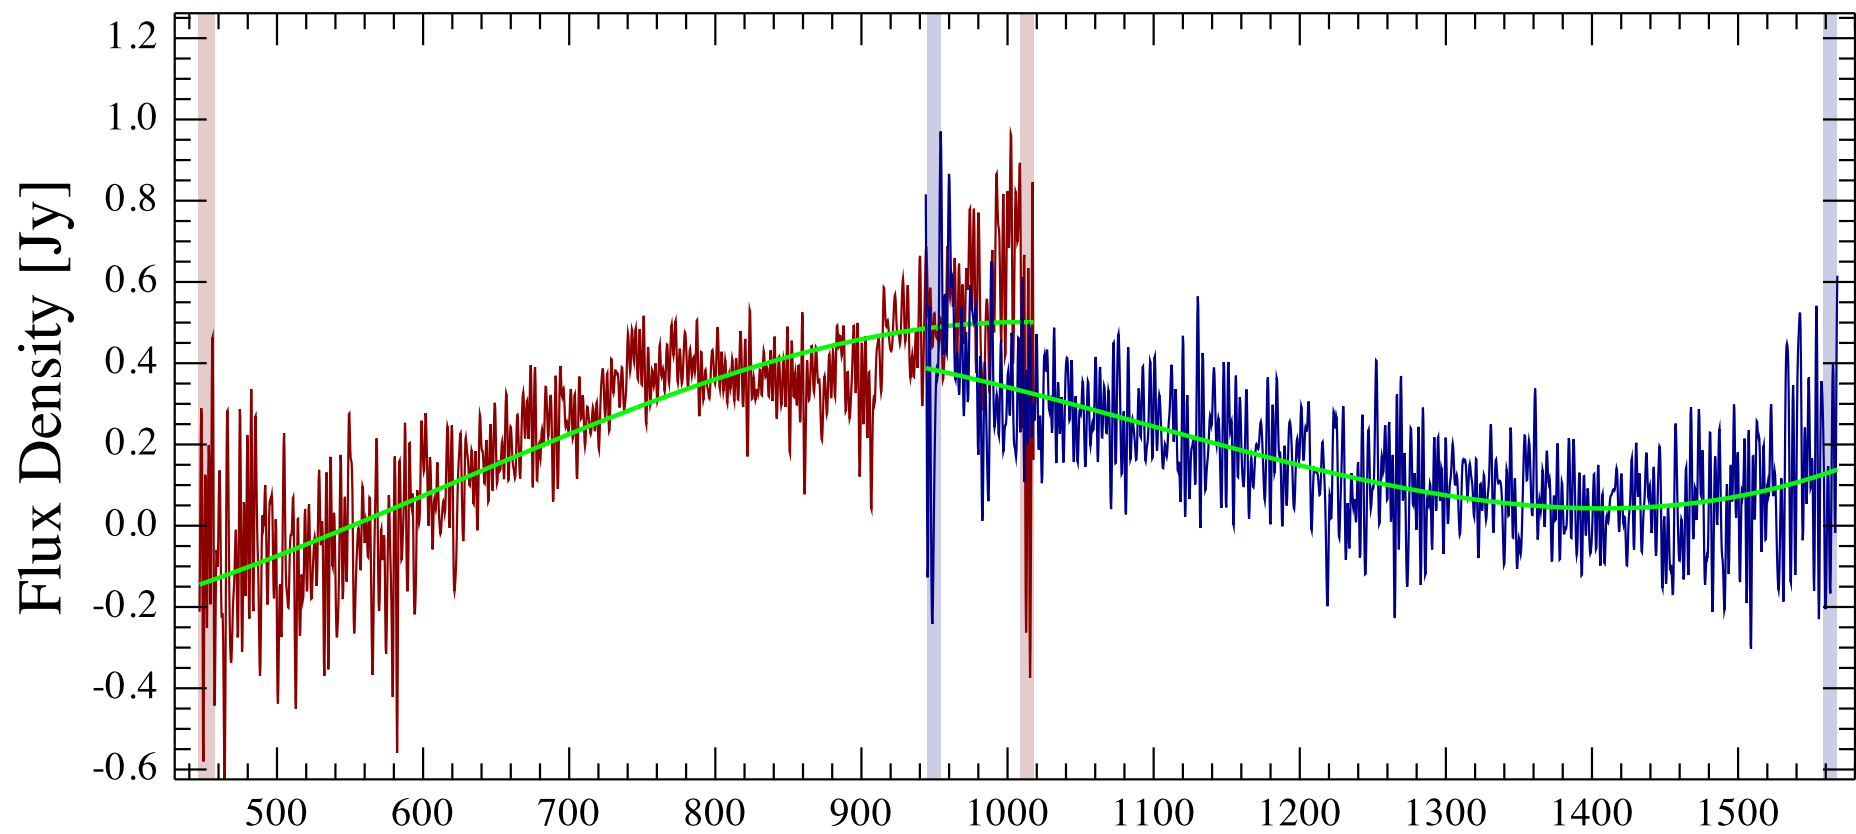

MM1842 Observation ID 1342255812; (0/0)

MM1842 Observation ID 1342255812; (0/0)