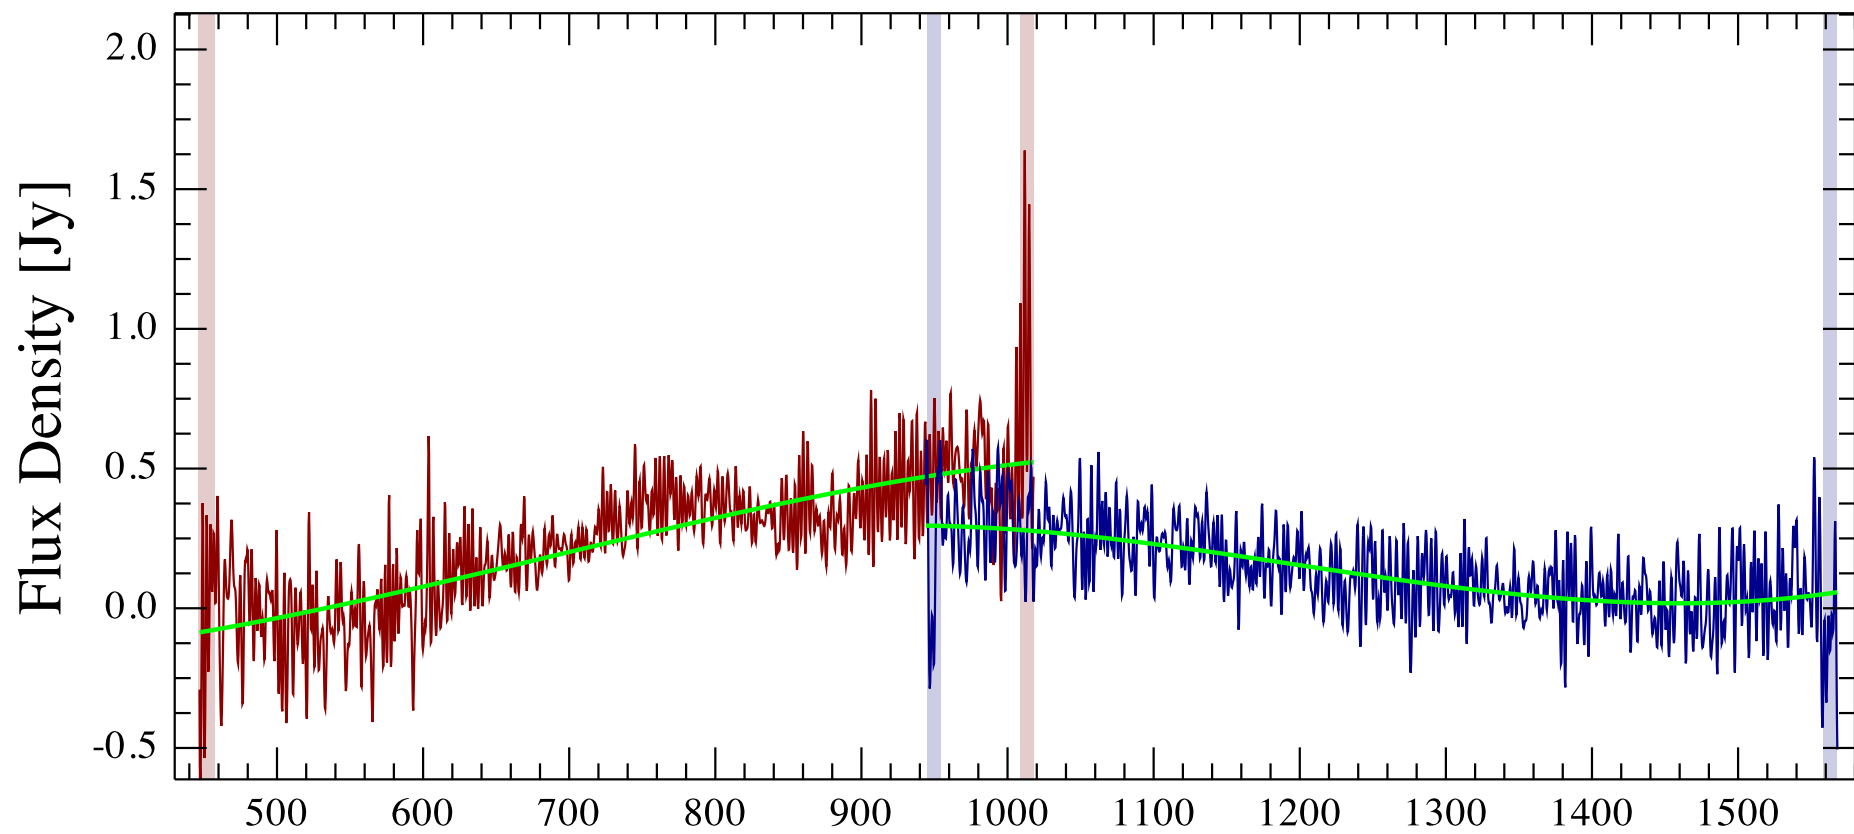

MM1842 Observation ID 1342255811; (0/0)

MM1842 Observation ID 1342255811; (0/0)