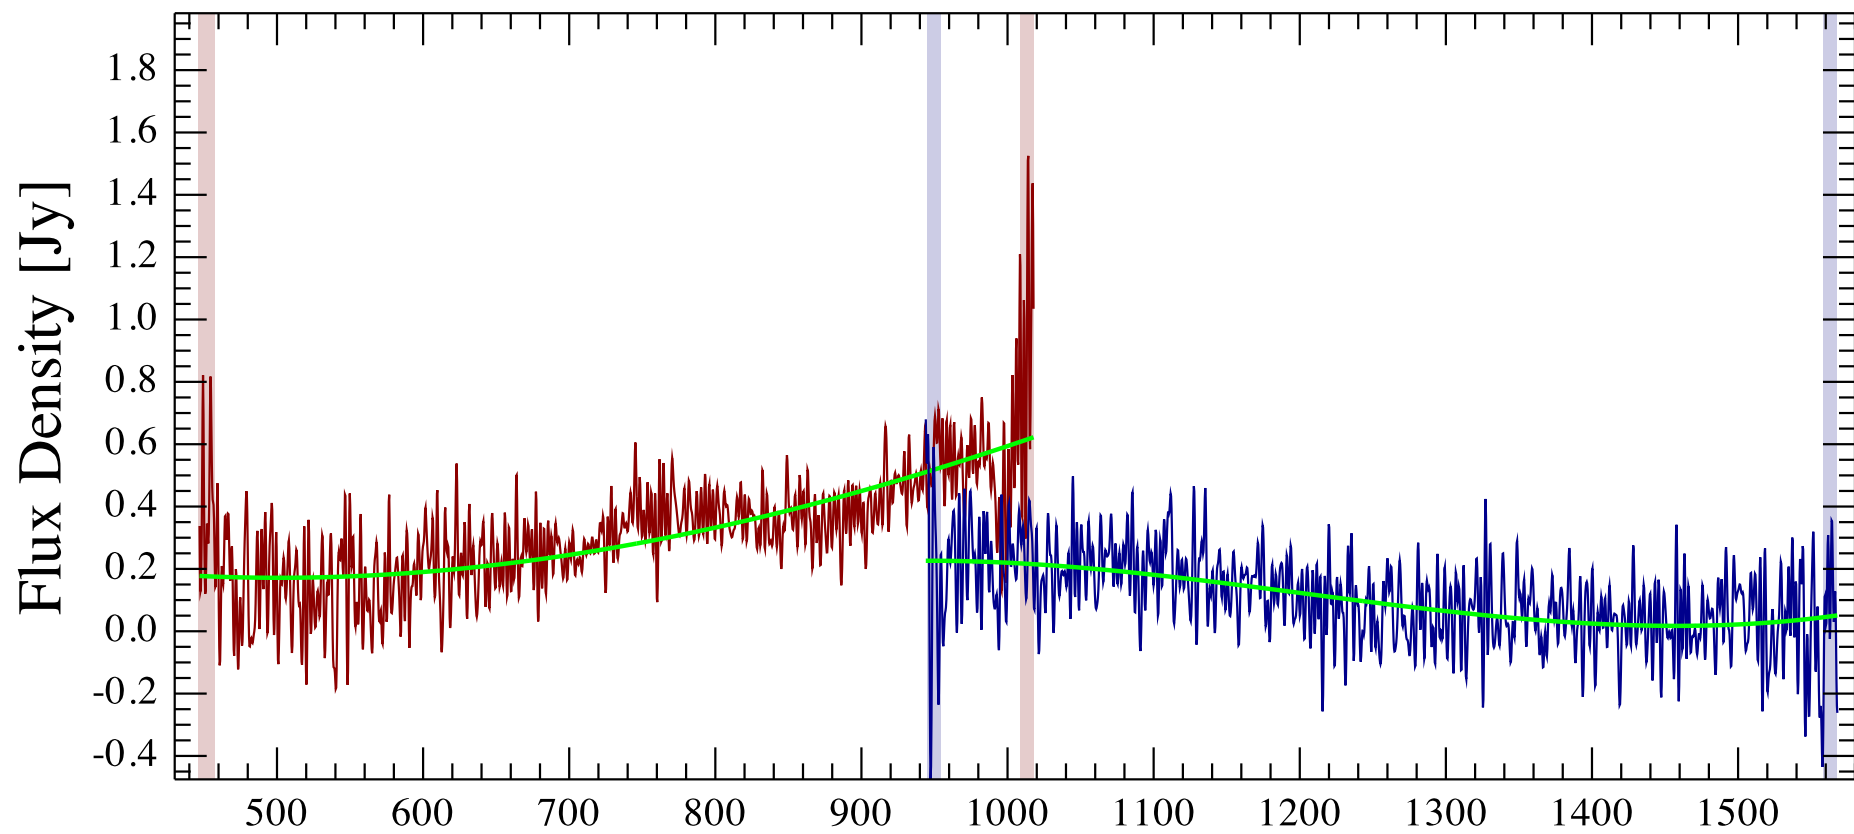

MM1842 Observation ID 1342255810; (0/0)

MM1842 Observation ID 1342255810; (0/0)