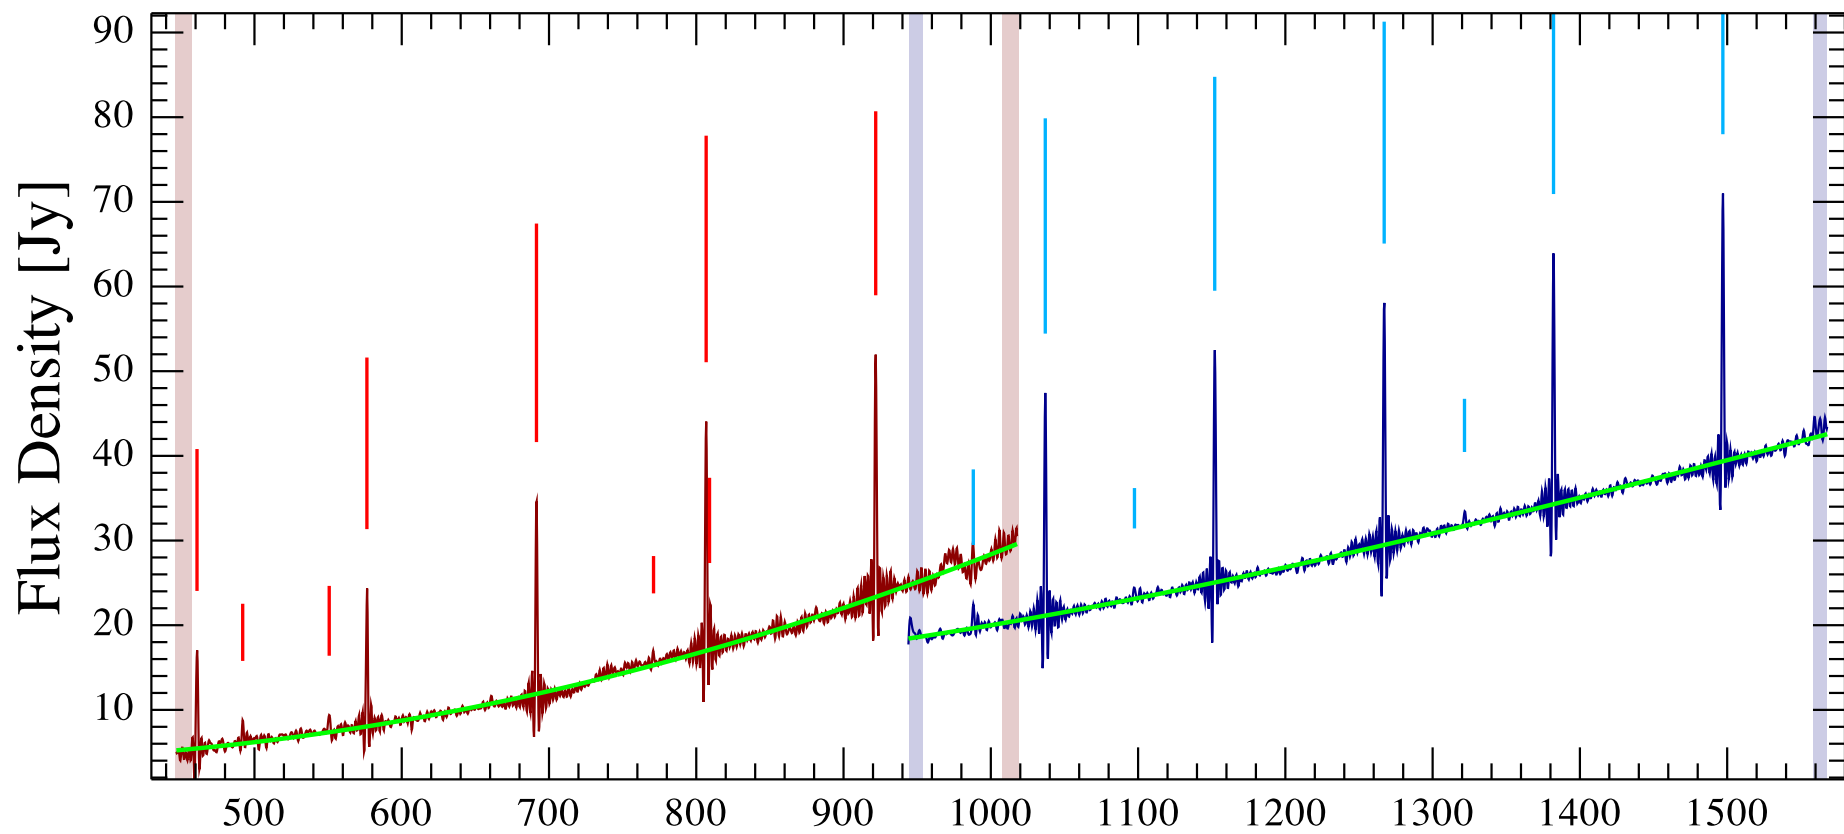

IRAS 12496/HH54 Observation ID 1342254037; (9/8)

IRAS 12496/HH54 Observation ID 1342254037; (12/13)