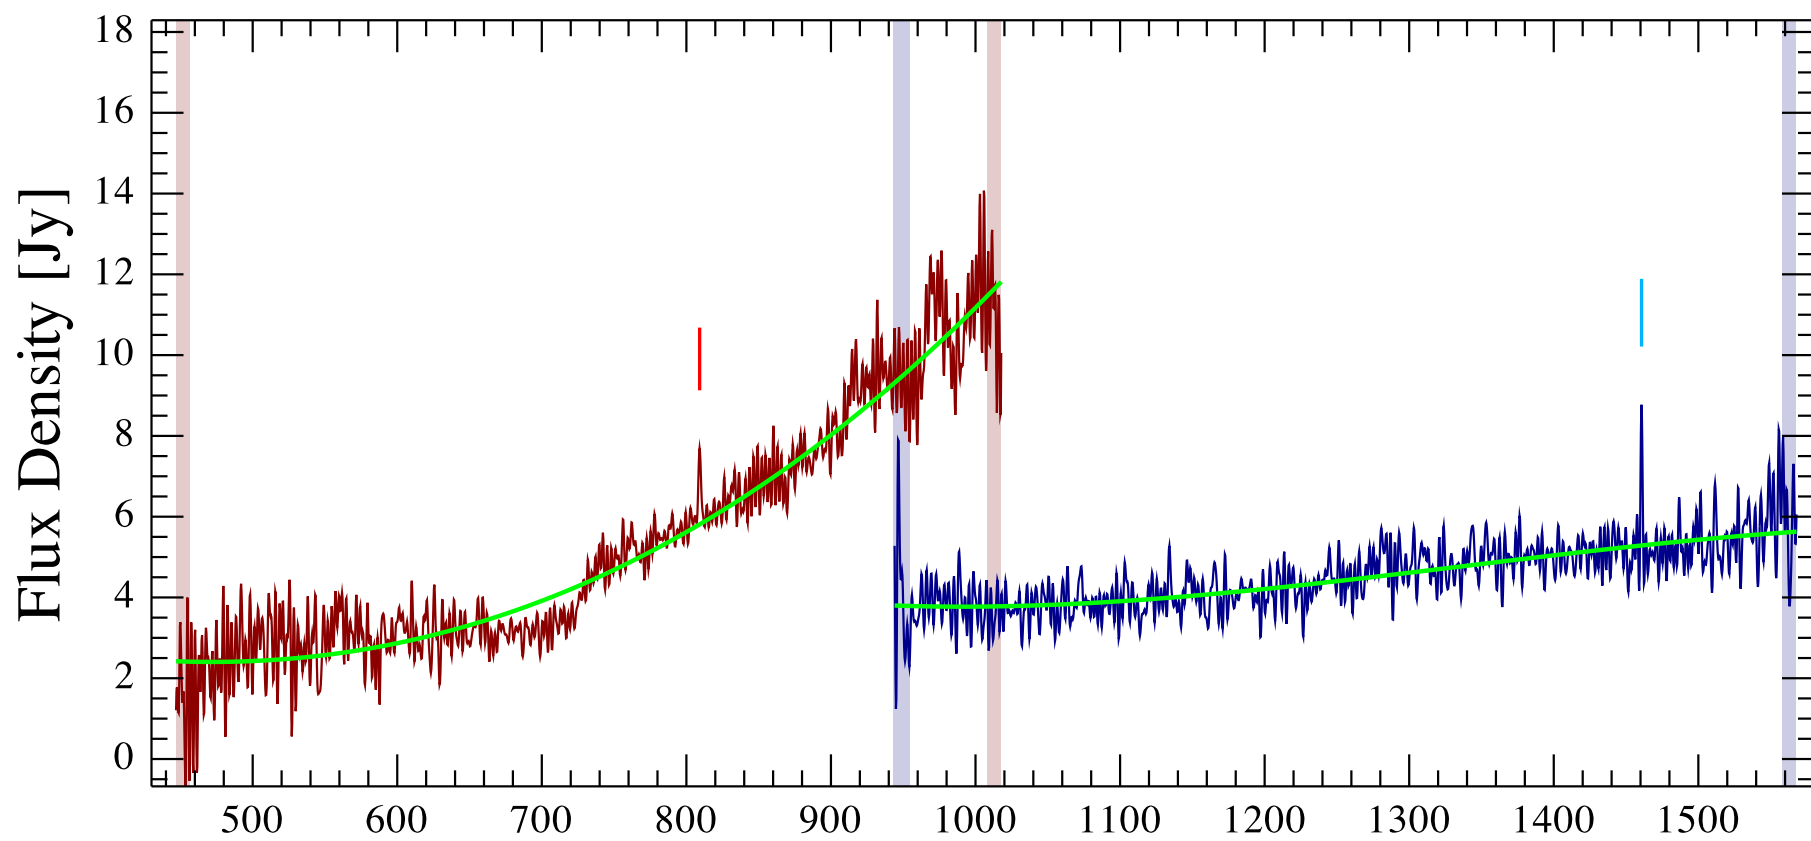

MGE_3448 Observation ID 1342253971; (1/1)

MGE_3448 Observation ID 1342253971; (1/1)