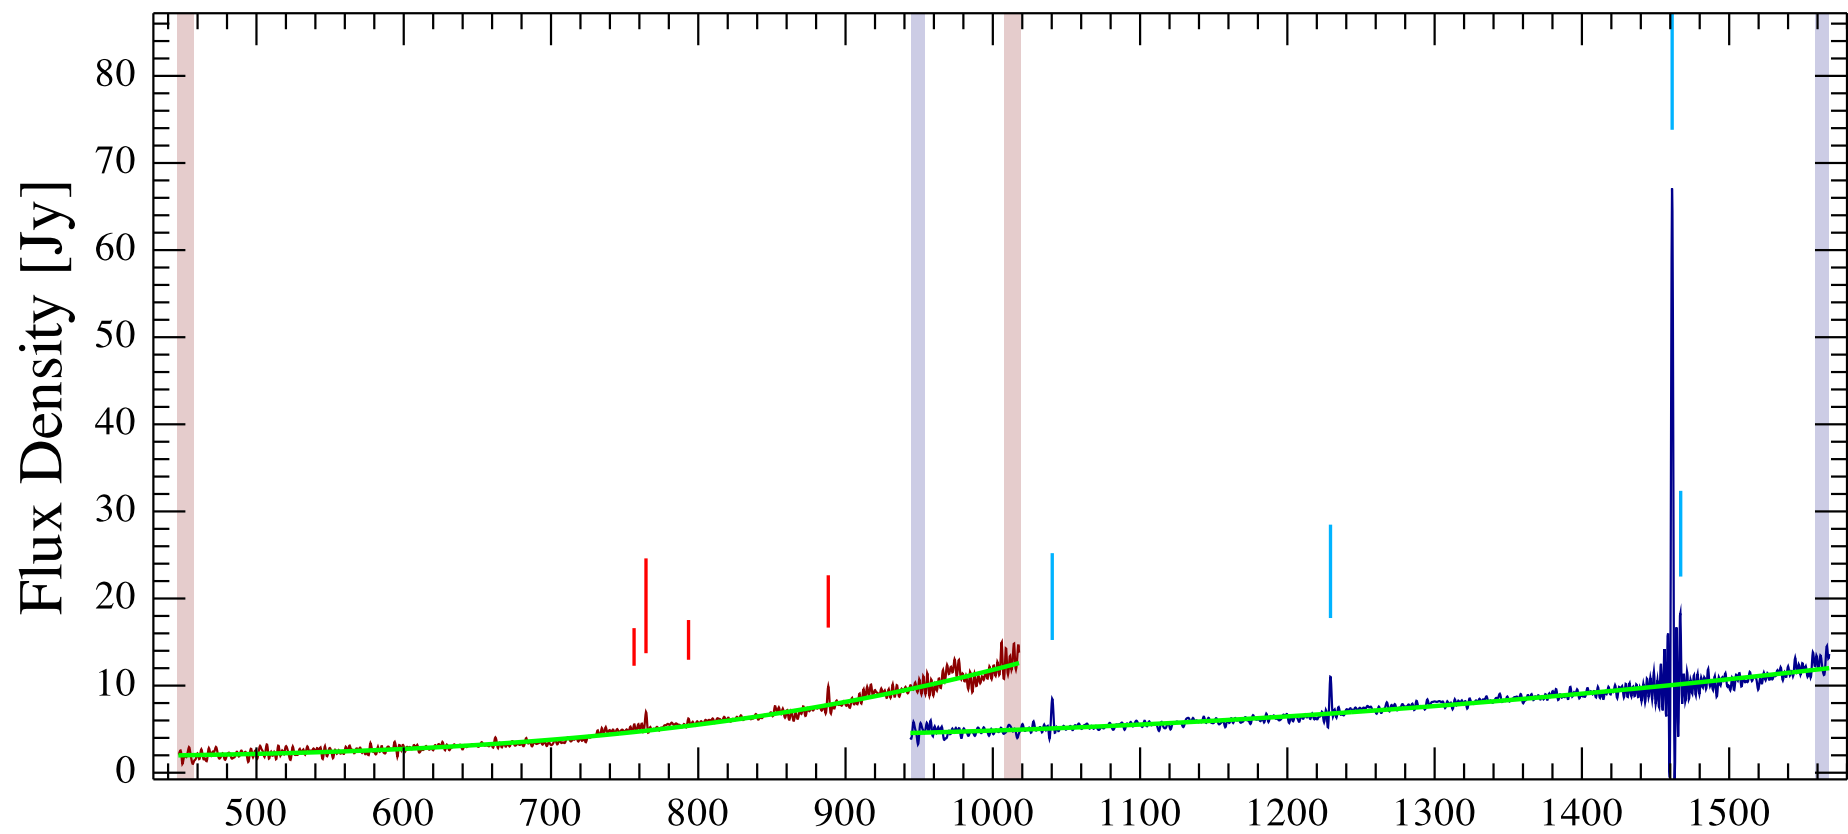

PN Mz 3 Observation ID 1342251318; (4/4)

PN Mz 3 Observation ID 1342251318; (2/4)