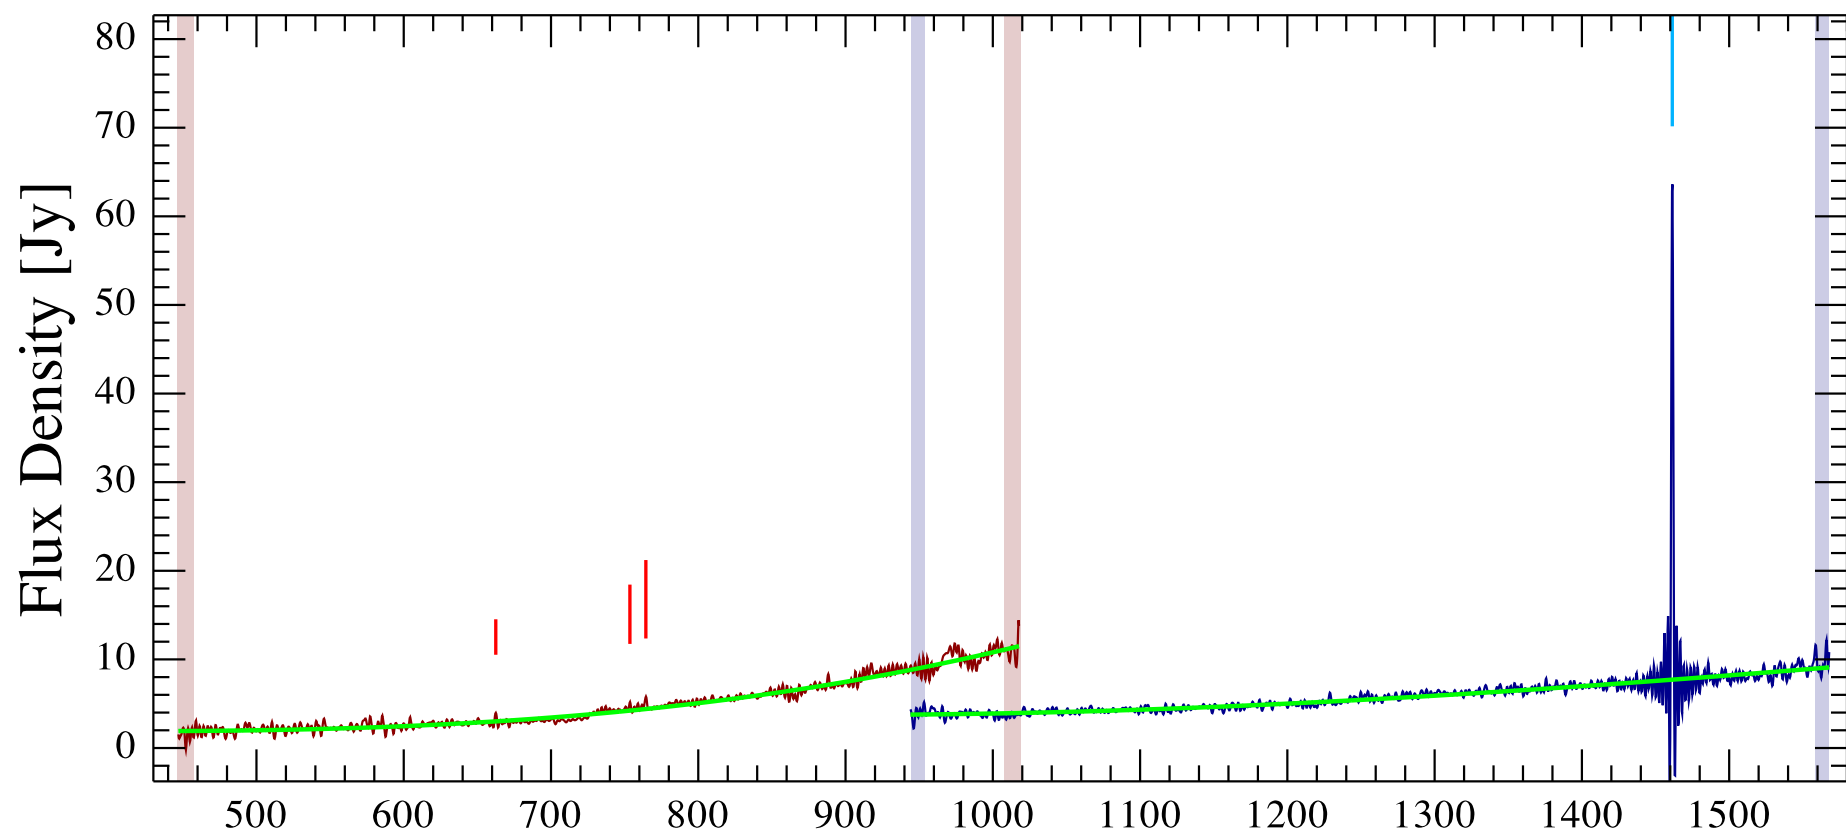

PN Mz 3 S Lobe Observation ID 1342251317; (3/1)

PN Mz 3 S Lobe Observation ID 1342251317; (3/2)