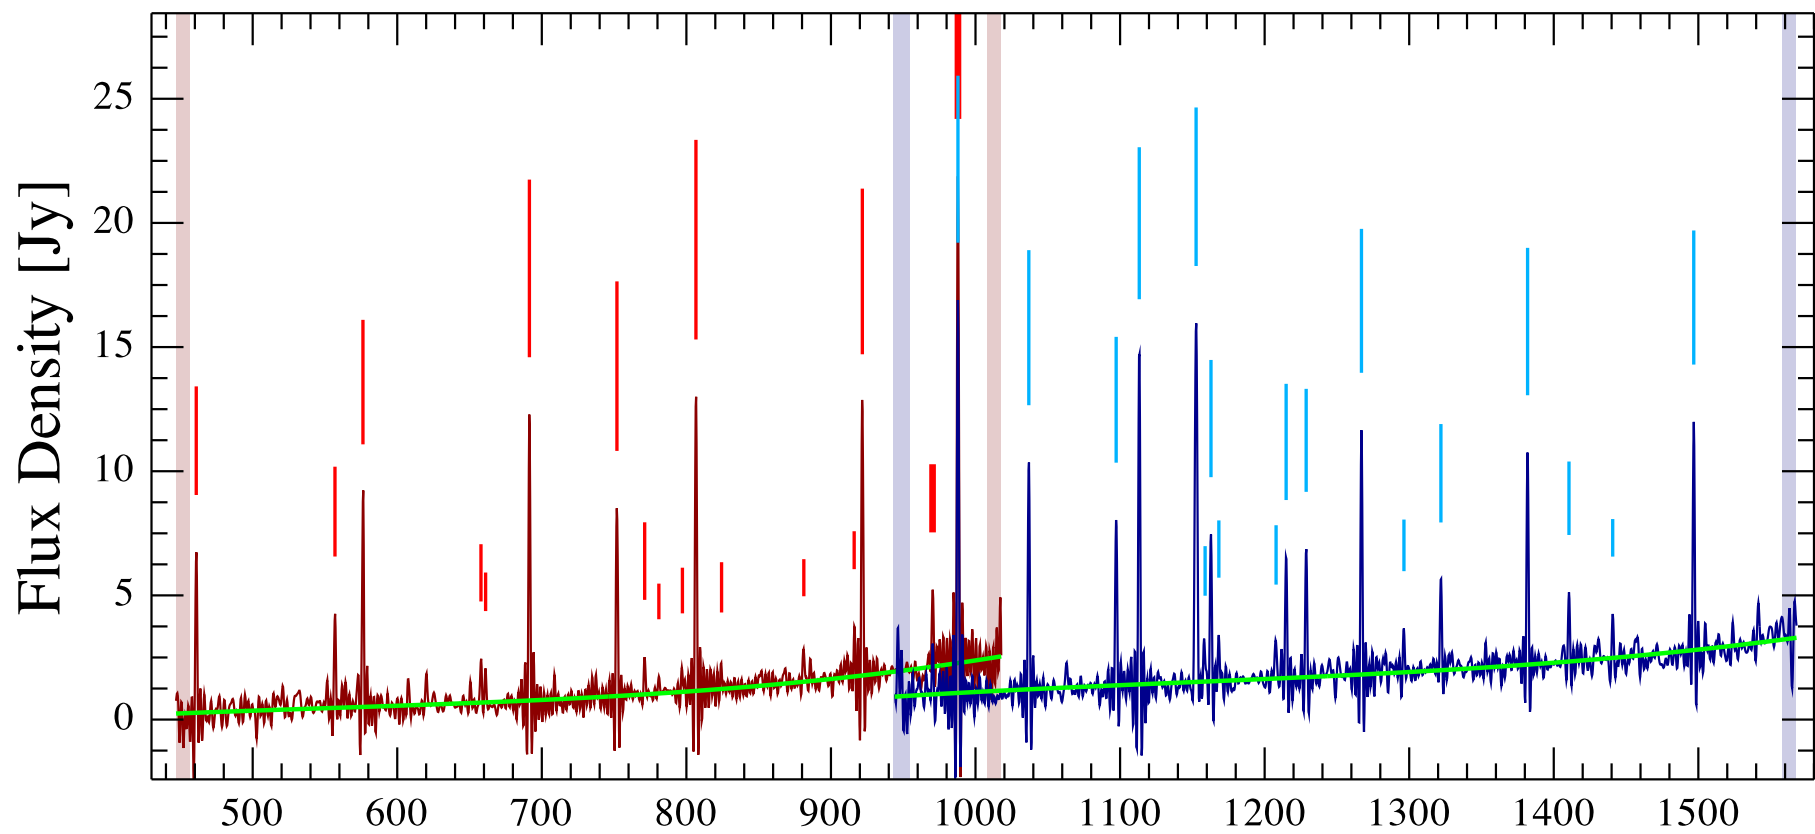

TX Cam Observation ID 1342251300; (17/18)

TX Cam Observation ID 1342251300; (16/18)