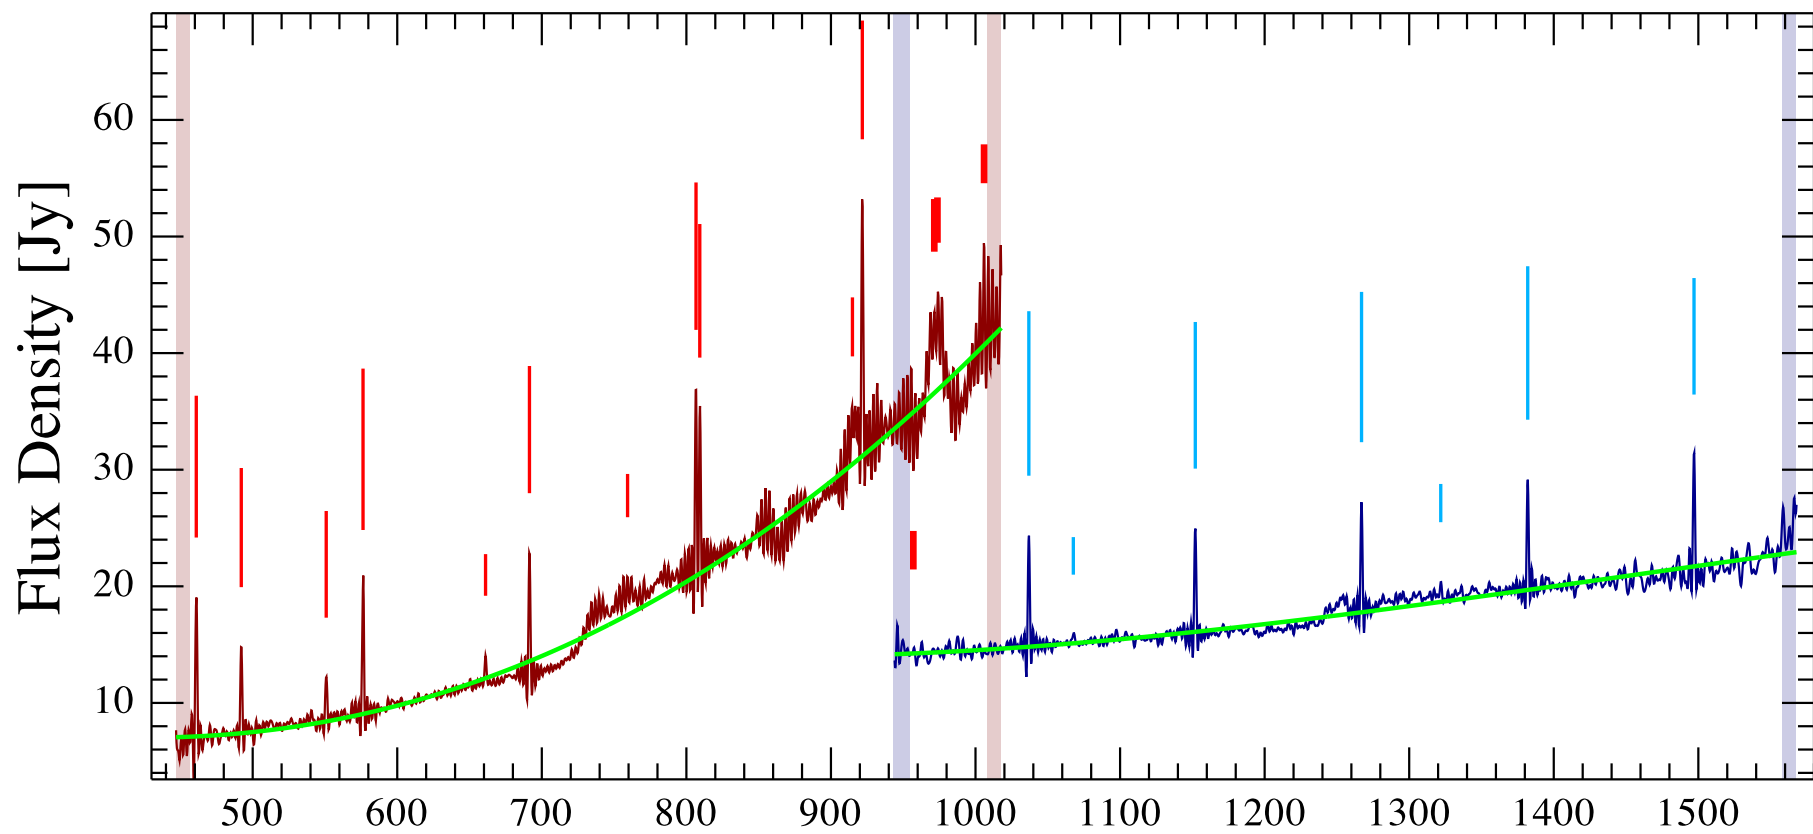

WL12 Observation ID 1342251290; (15/7)

WL12 Observation ID 1342251290; (13/5)