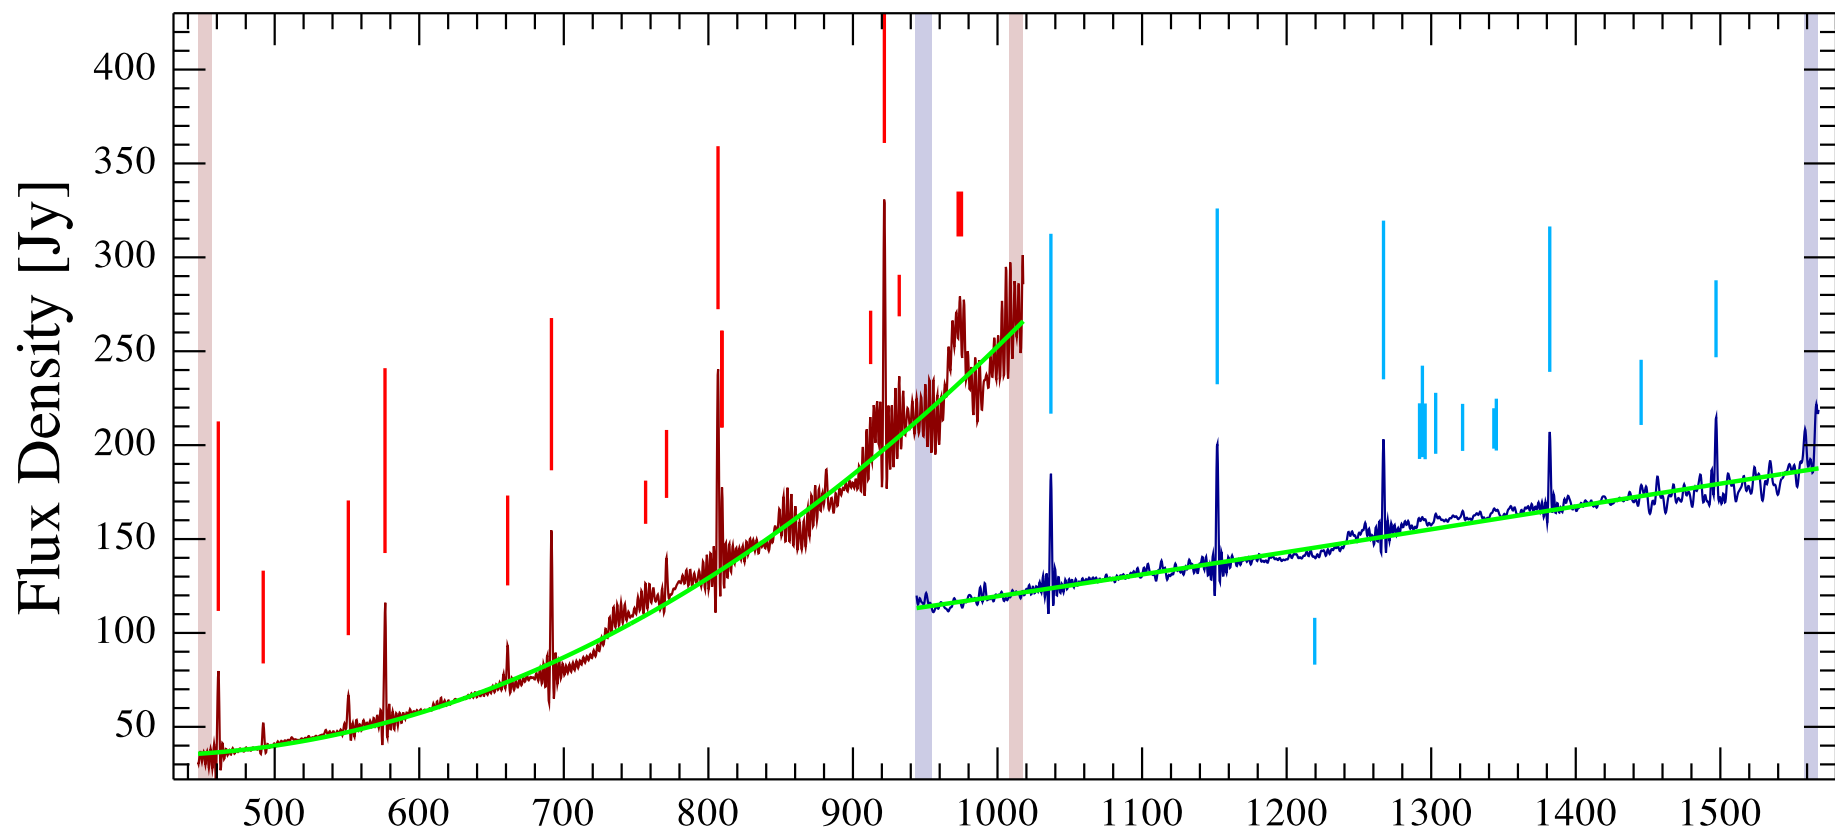

VLA 1623 Observation ID 1342251287; (16/14)

VLA 1623 Observation ID 1342251287; (18/13)