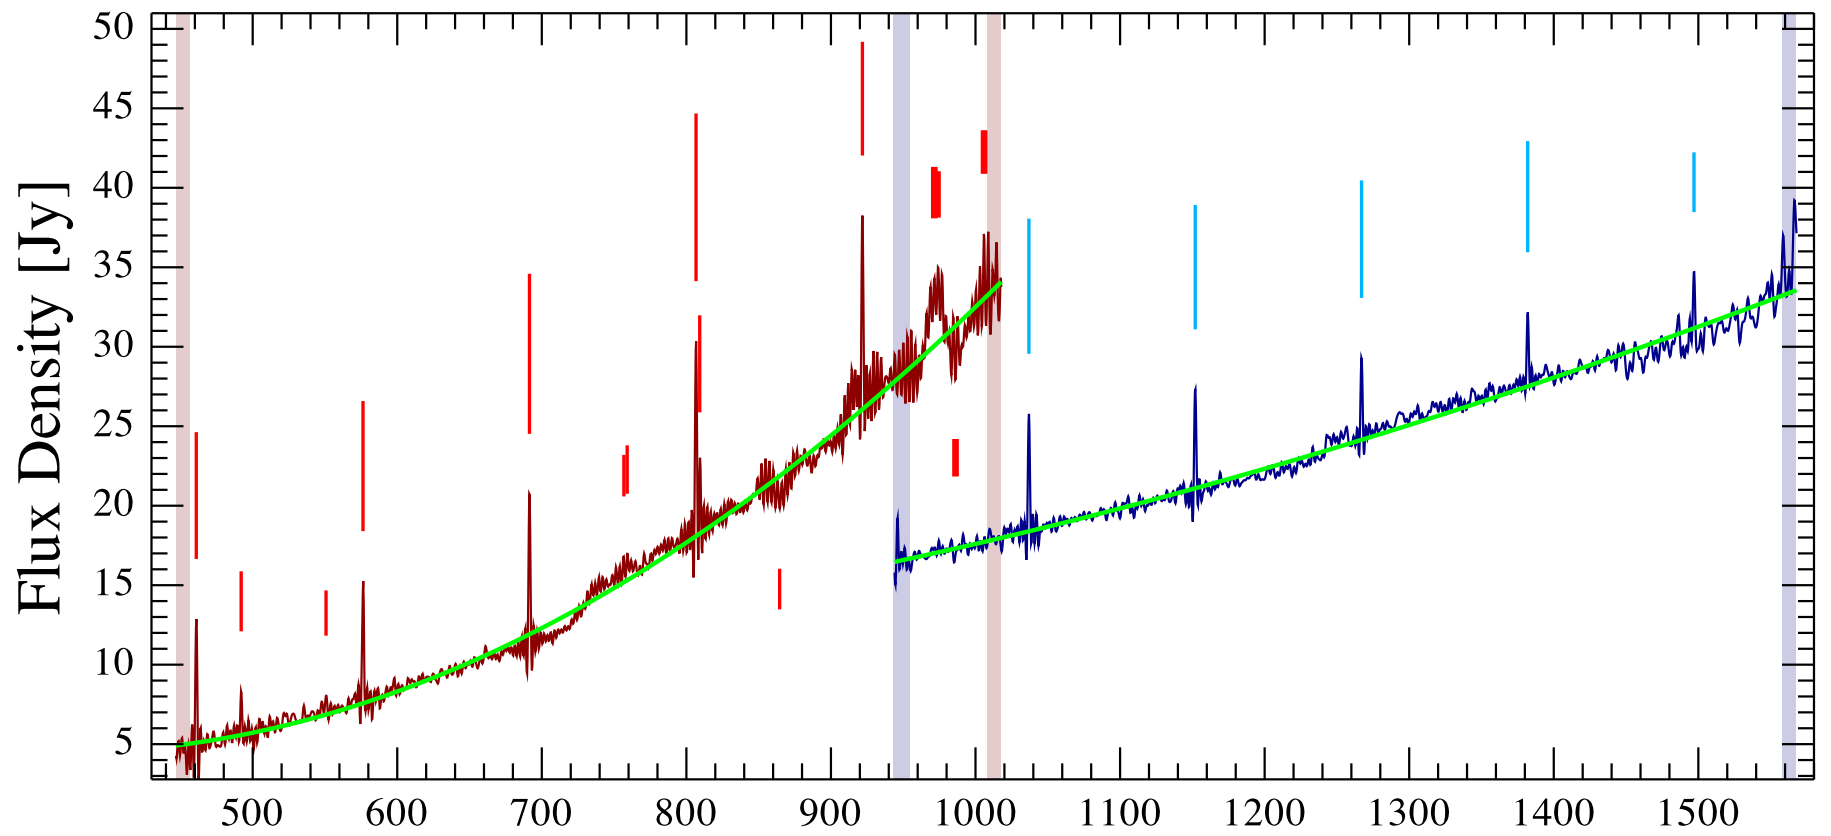

RNO 91 Observation ID 1342251285; (15/5)

RNO 91 Observation ID 1342251285; (7/4)