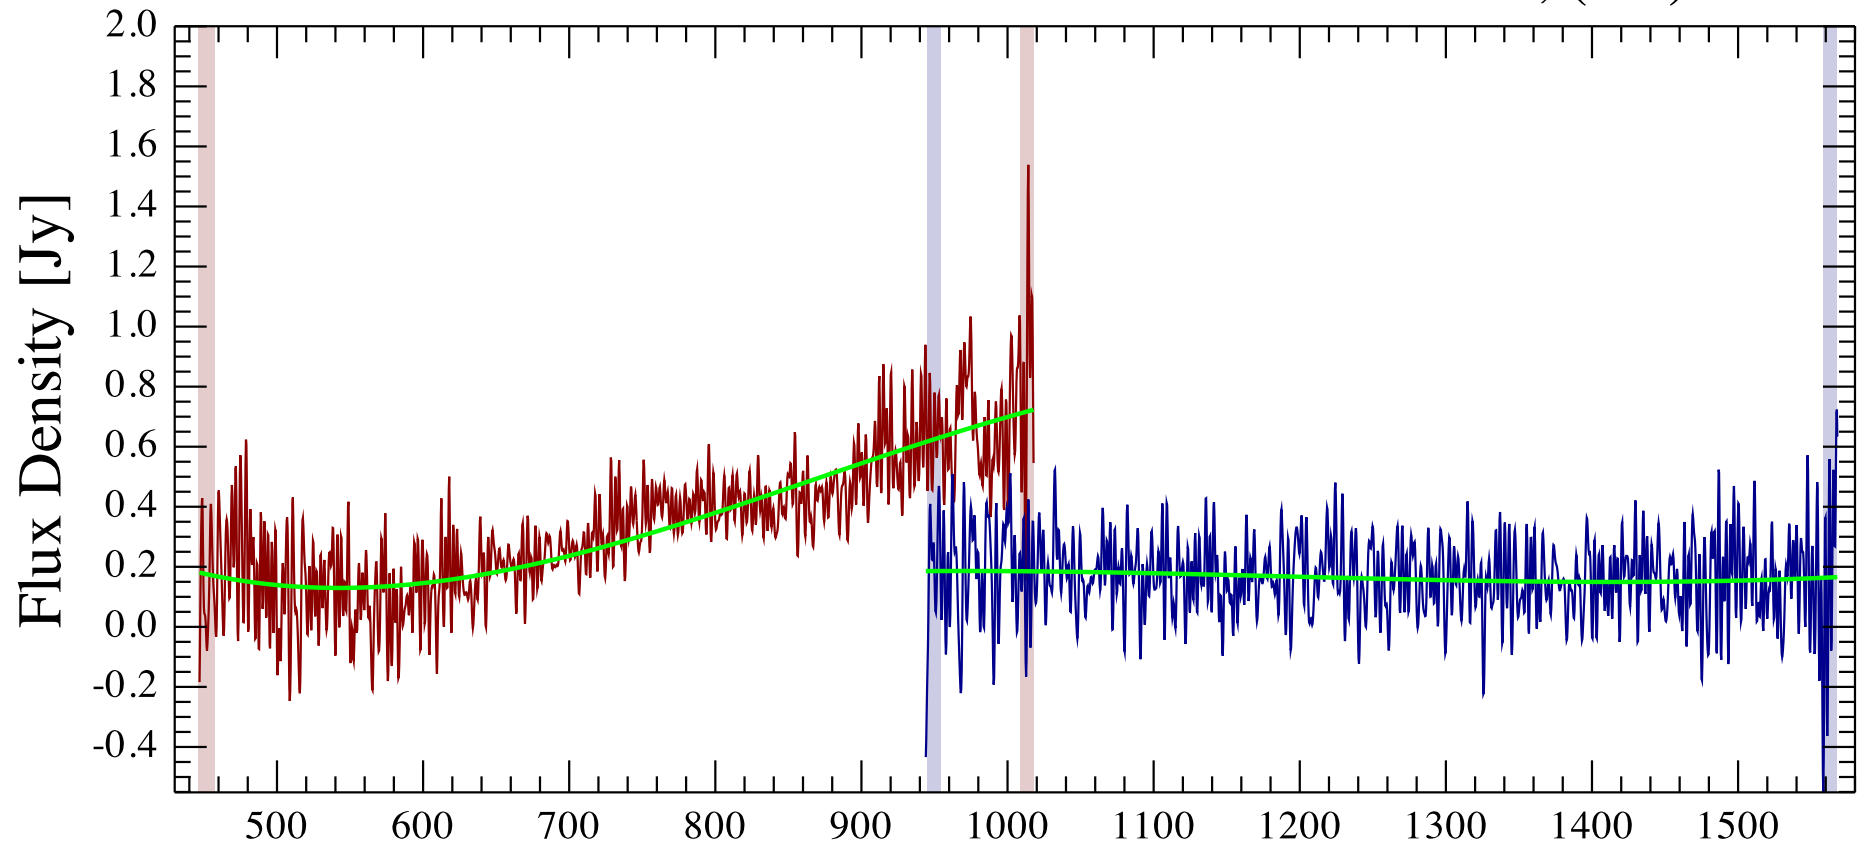

NGC1275-offset2 Observation ID 1342250530; (0/0)

NGC1275-offset2 Observation ID 1342250530; (0/0)