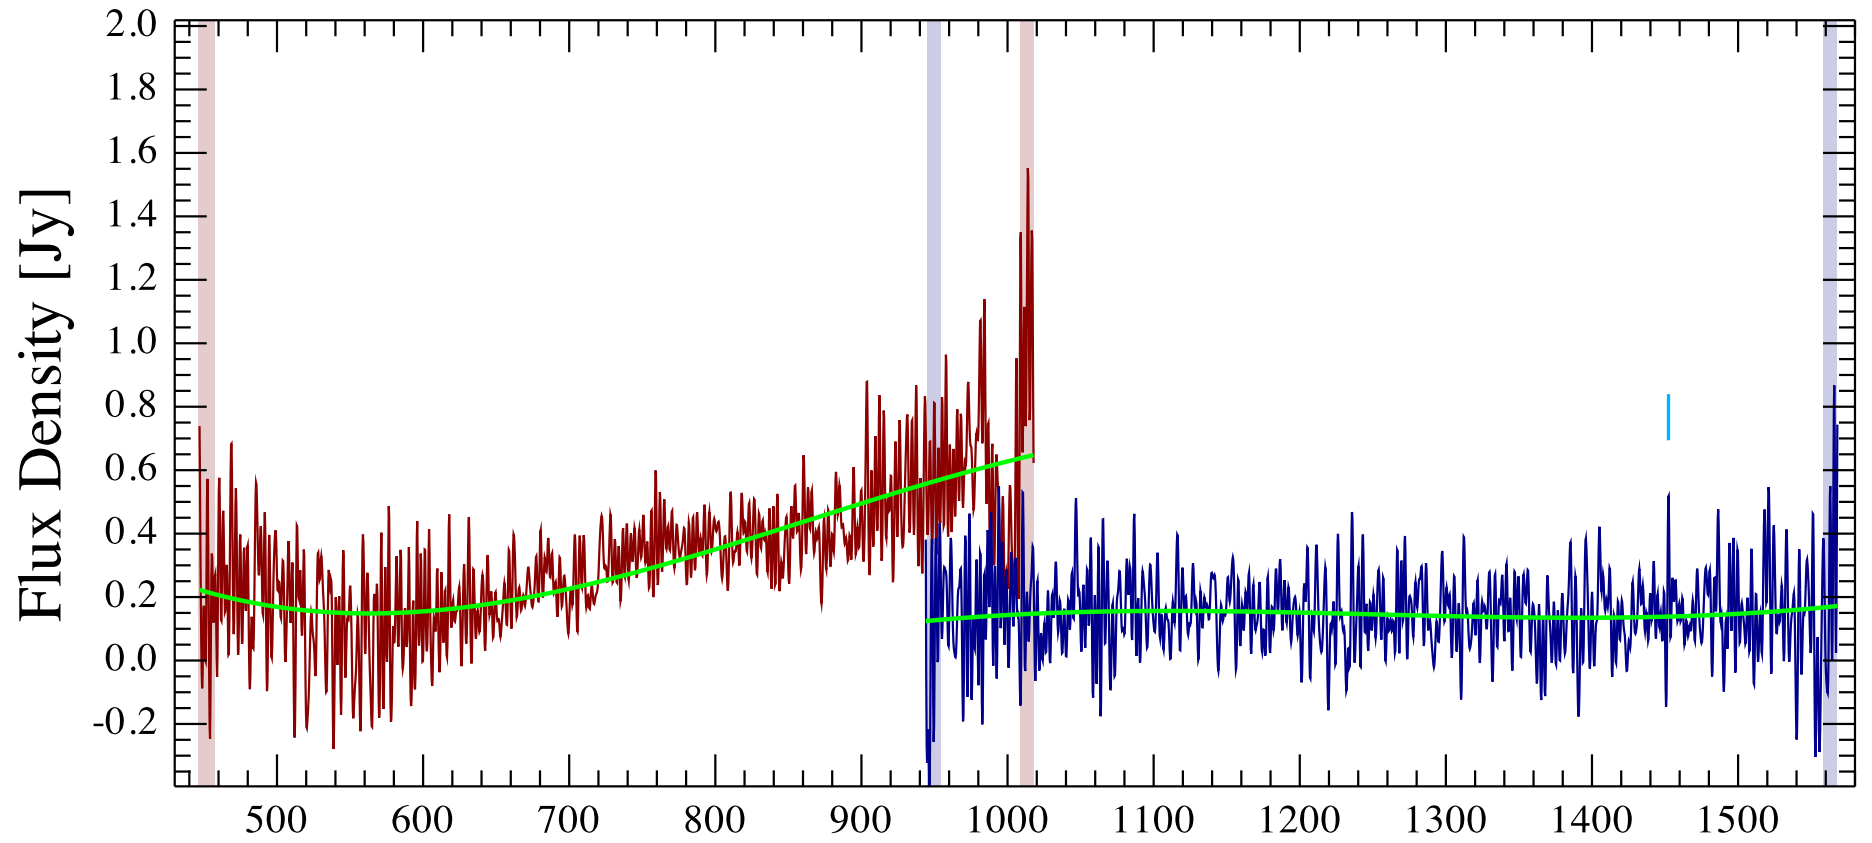

NGC1275-offset2 Observation ID 1342250529; (0/1)

NGC1275-offset2 Observation ID 1342250529; (0/1)