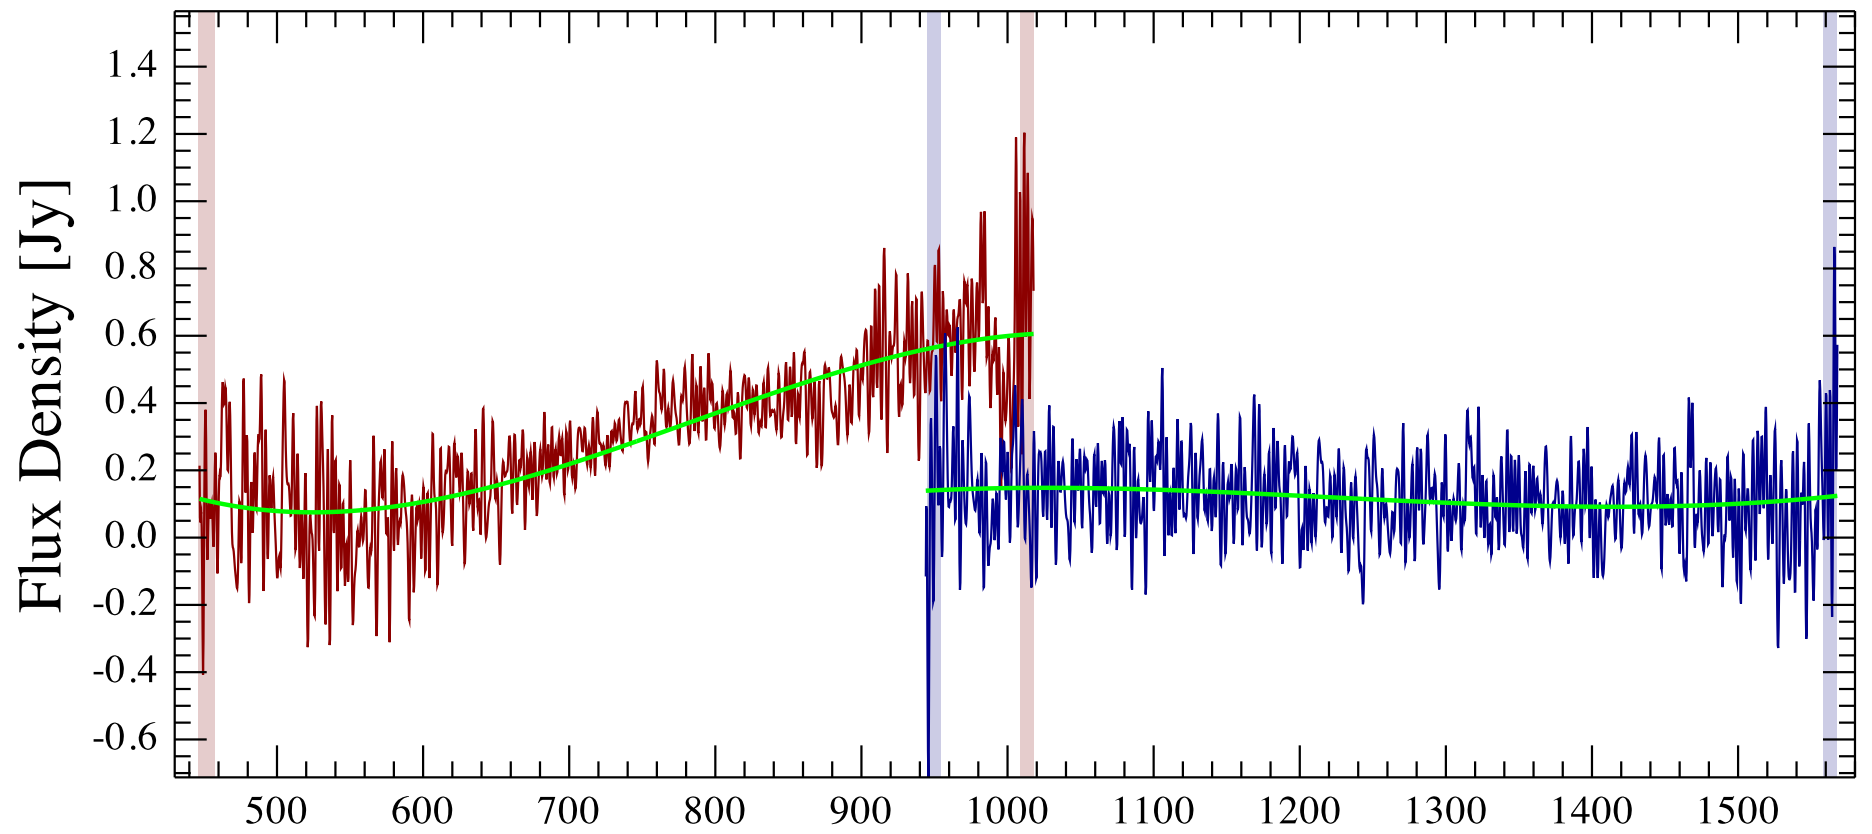

NGC1275-offset2 Observation ID 1342250528; (0/0)

NGC1275-offset2 Observation ID 1342250528; (0/0)