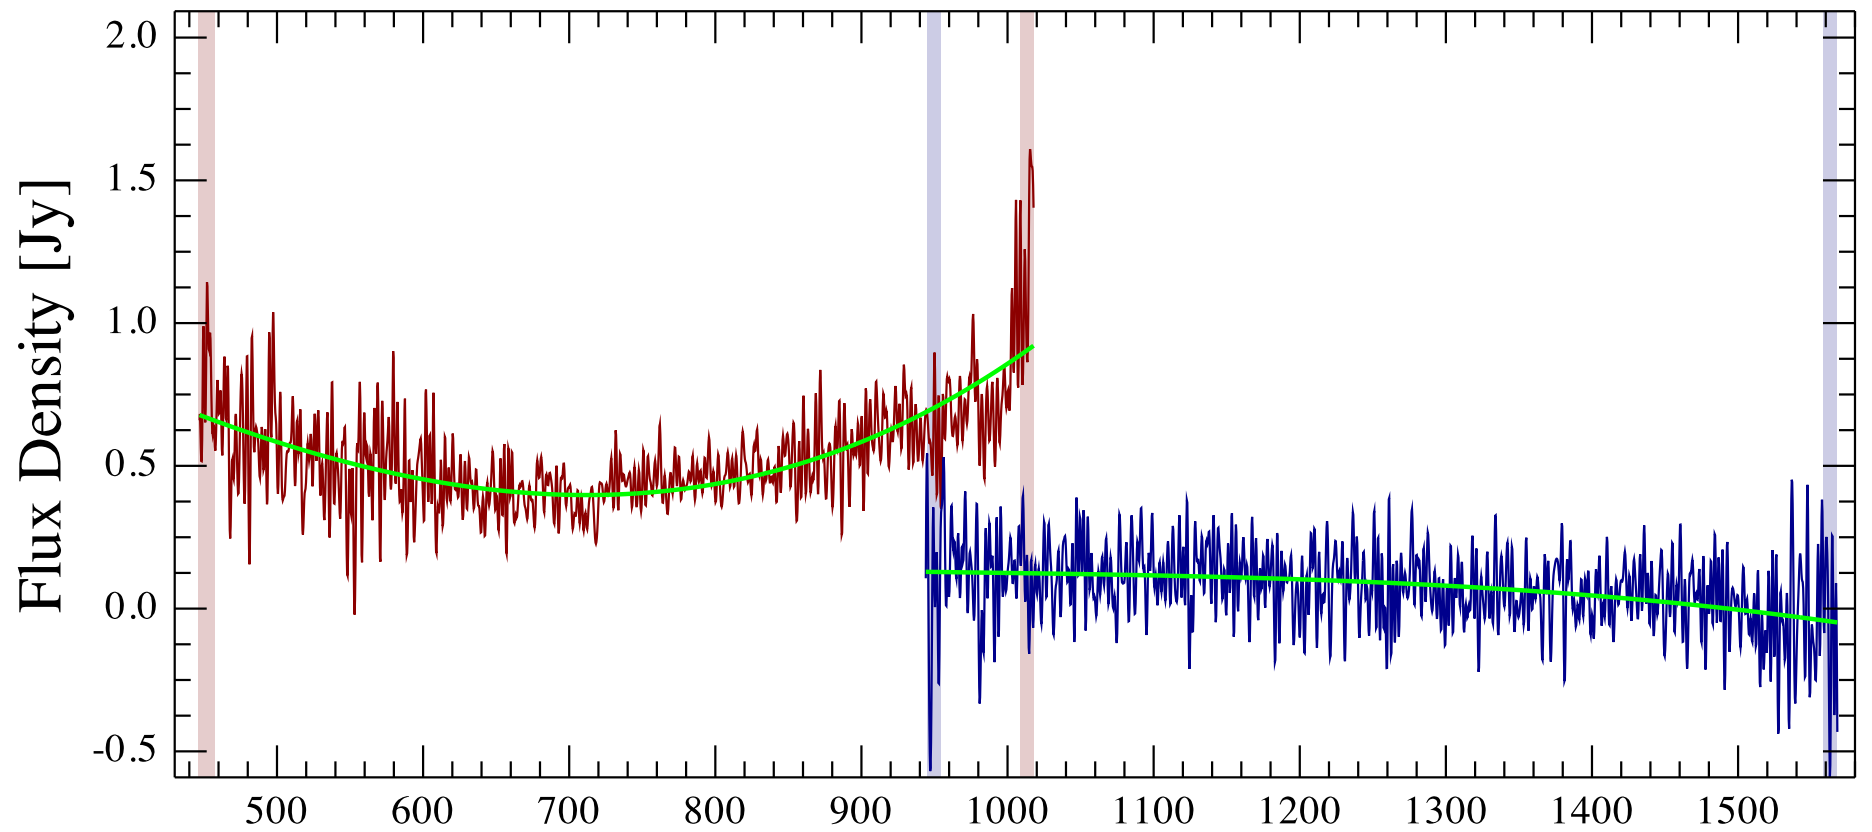

NGC1275-offset2 Observation ID 1342250527; (0/0)

NGC1275-offset2 Observation ID 1342250527; (0/0)