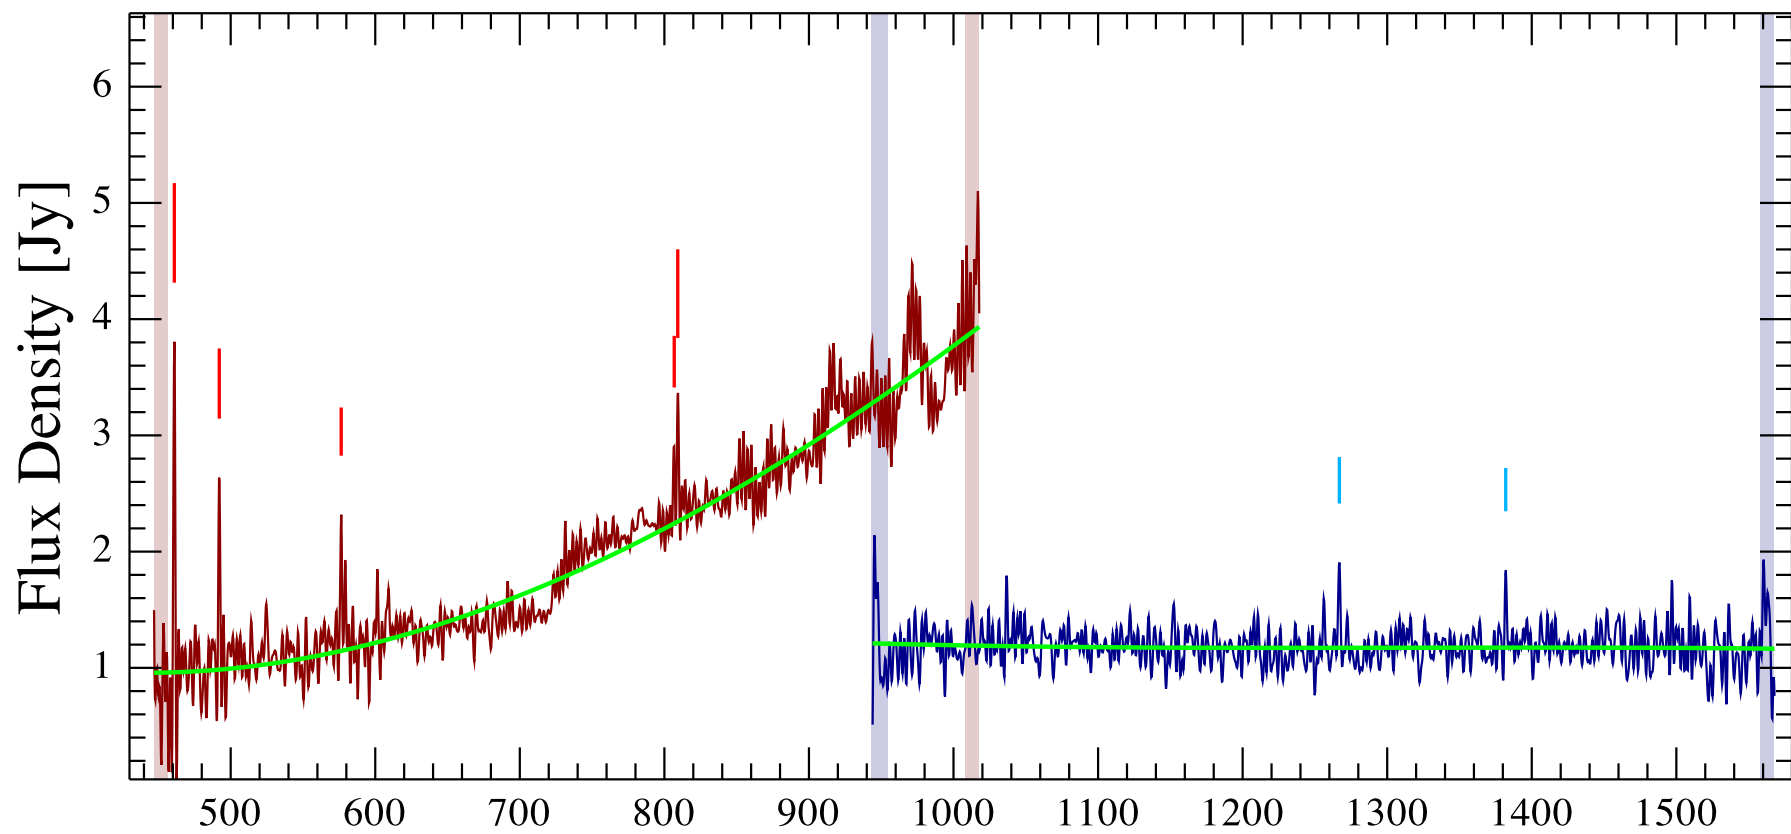

FZ Tau Observation ID 1342249471; (5/2)

FZ Tau Observation ID 1342249471; (5/1)