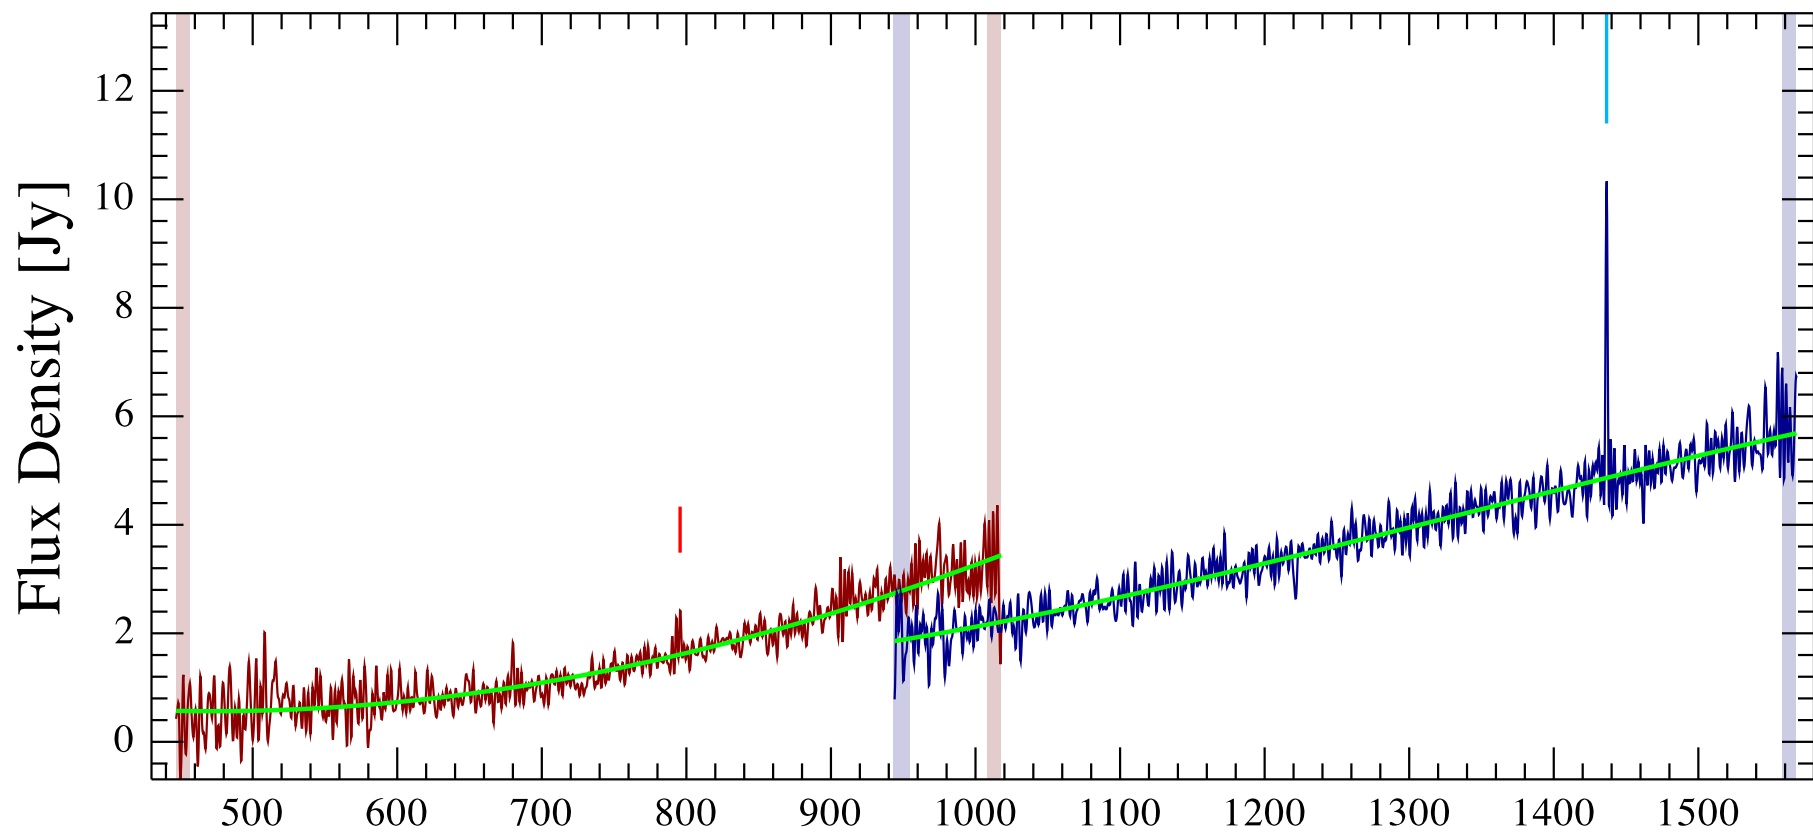

ESO264-G057 Observation ID 1342249043; (1/1)

ESO264-G057 Observation ID 1342249043; (1/1)