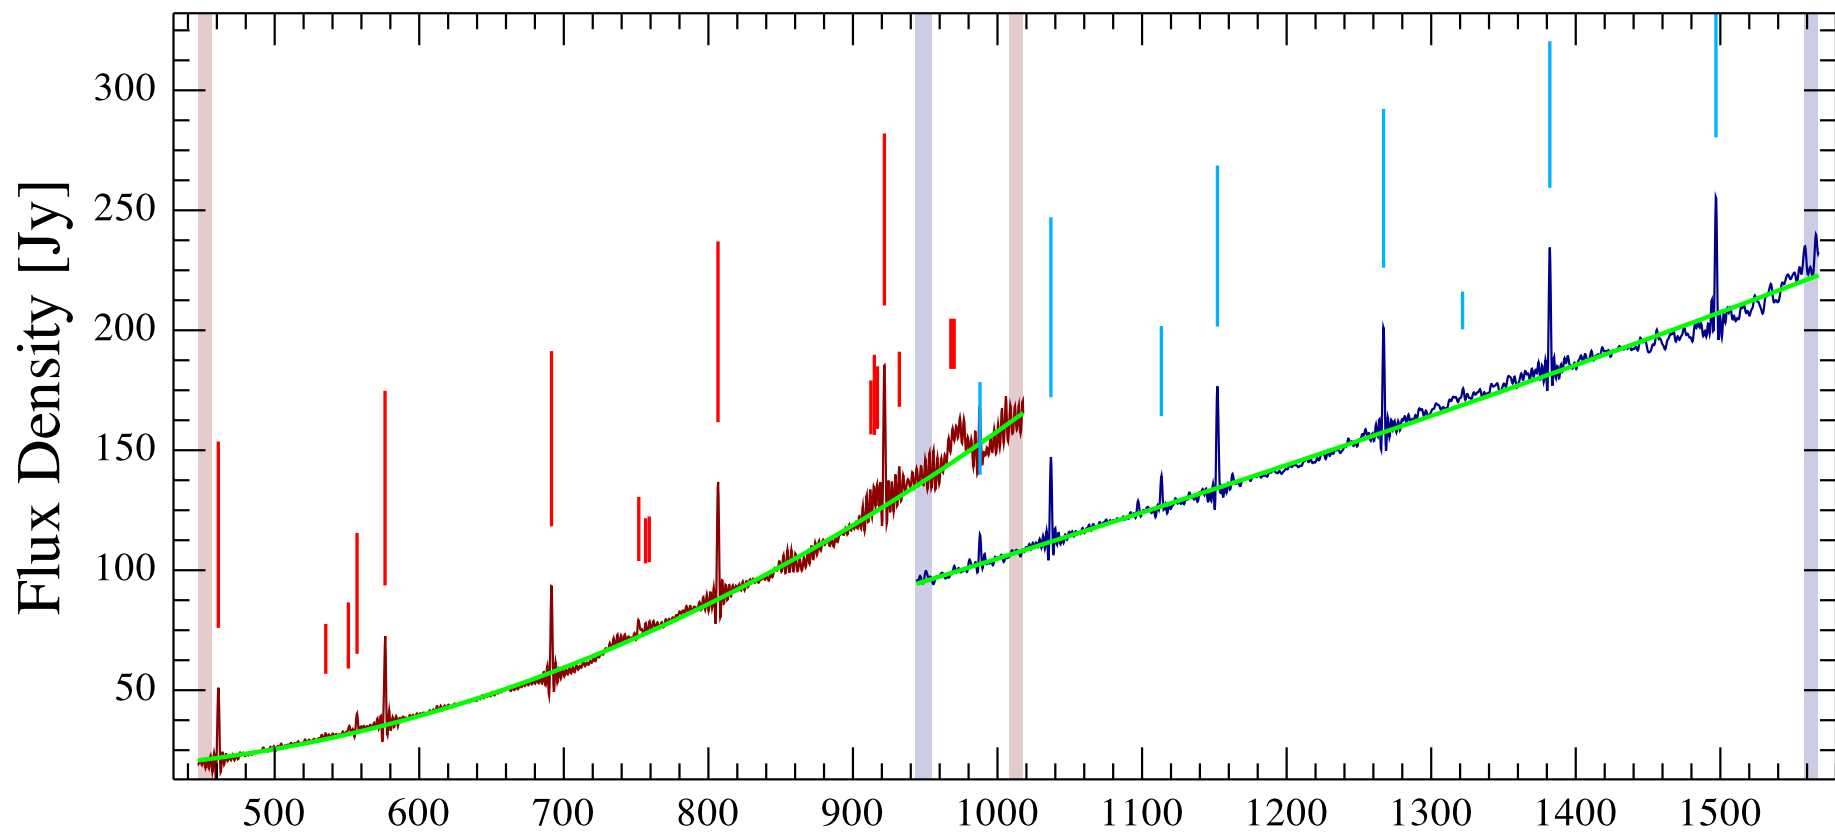

BHR 71 Observation ID 1342248249; (16/8)

BHR 71 Observation ID 1342248249; (21/12)