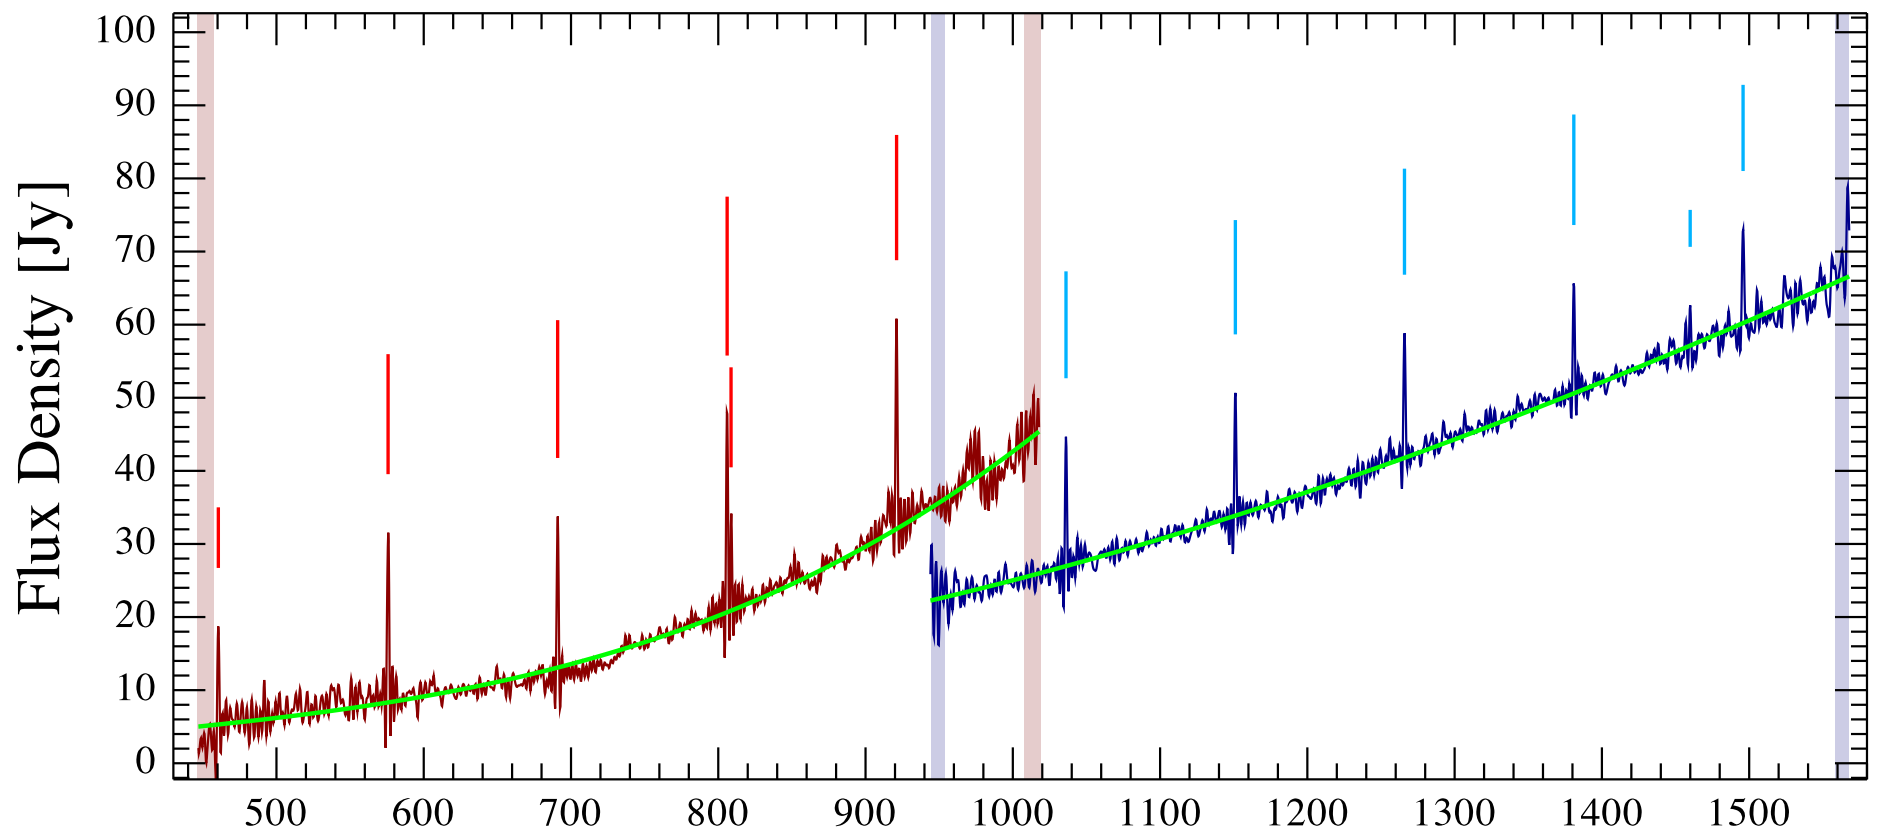

YSO-1 Observation ID 1342248243; (6/6)

YSO-1 Observation ID 1342248243; (8/6)