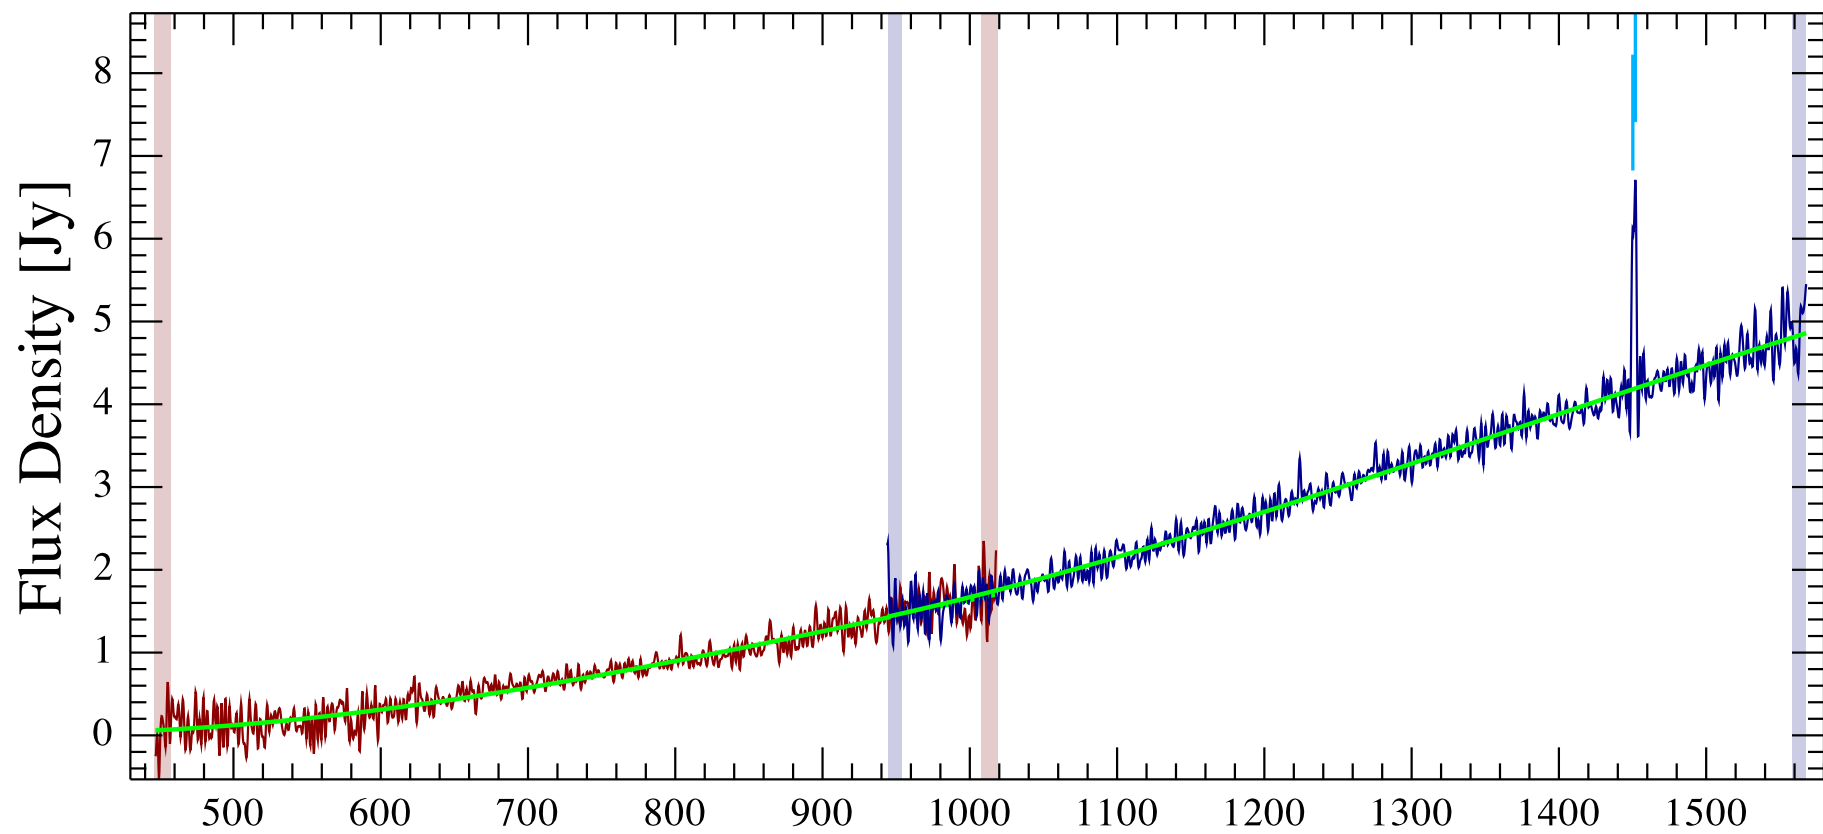

NGC3665 Observation ID 1342247121; (0/2)

NGC3665 Observation ID 1342247121; (2/2)