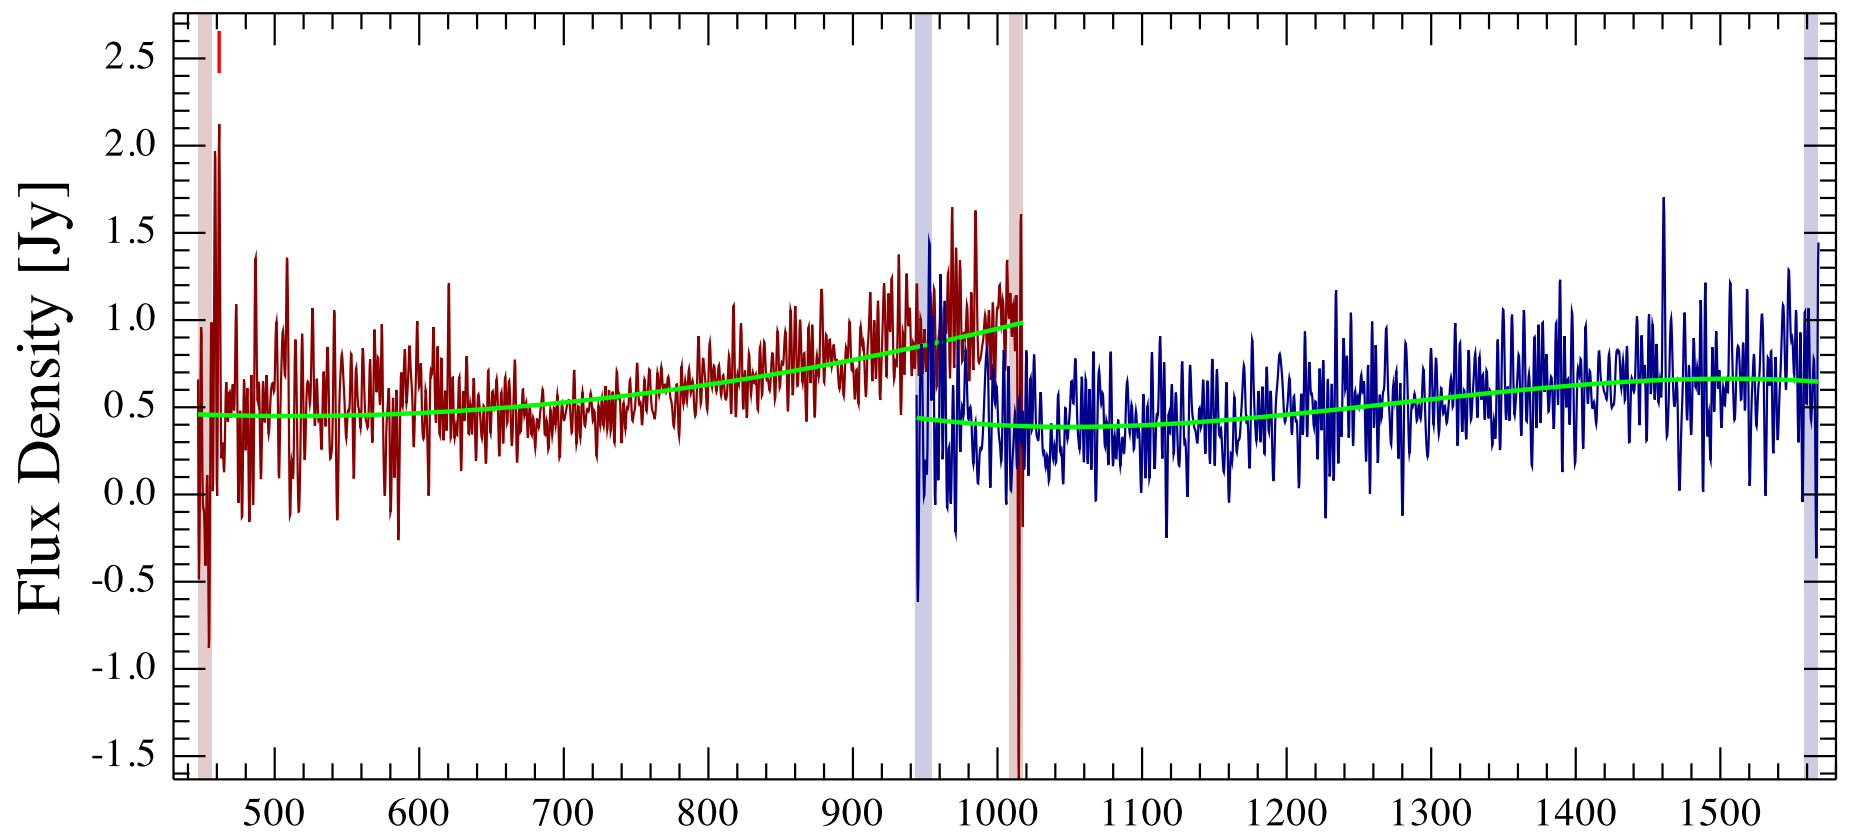

NGC 2392 Observation ID 1342245121; (1/0)

NGC 2392 Observation ID 1342245121; (1/1)