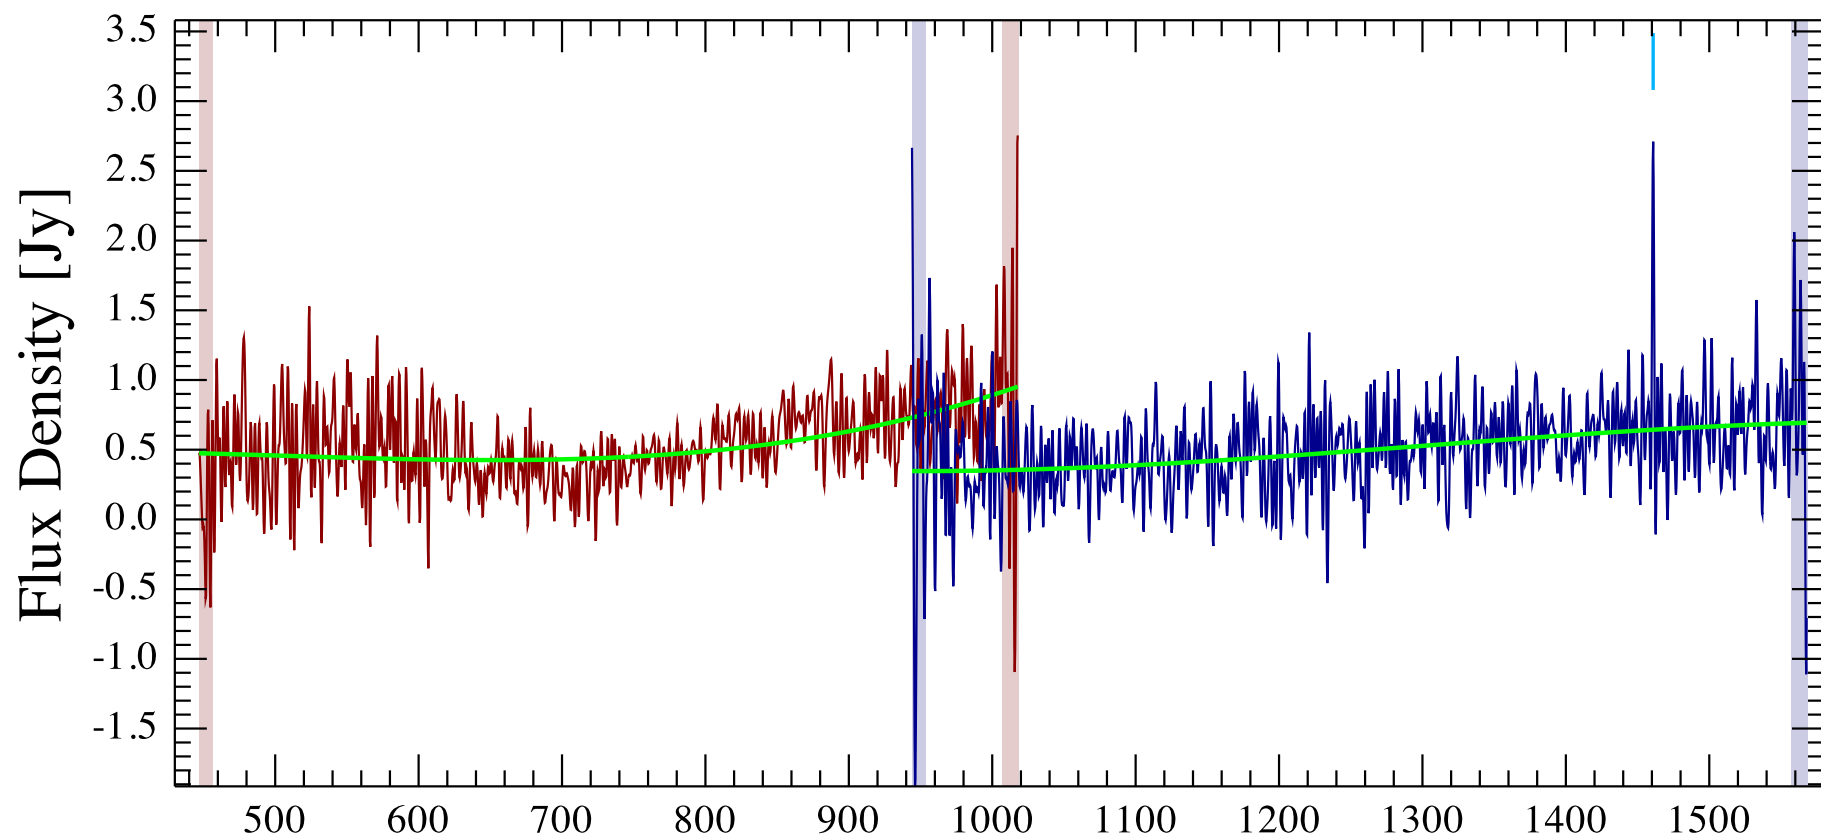

NGC 2392 S Rim Observation ID 1342245120; (0/1)

NGC 2392 S Rim Observation ID 1342245120; (0/1)