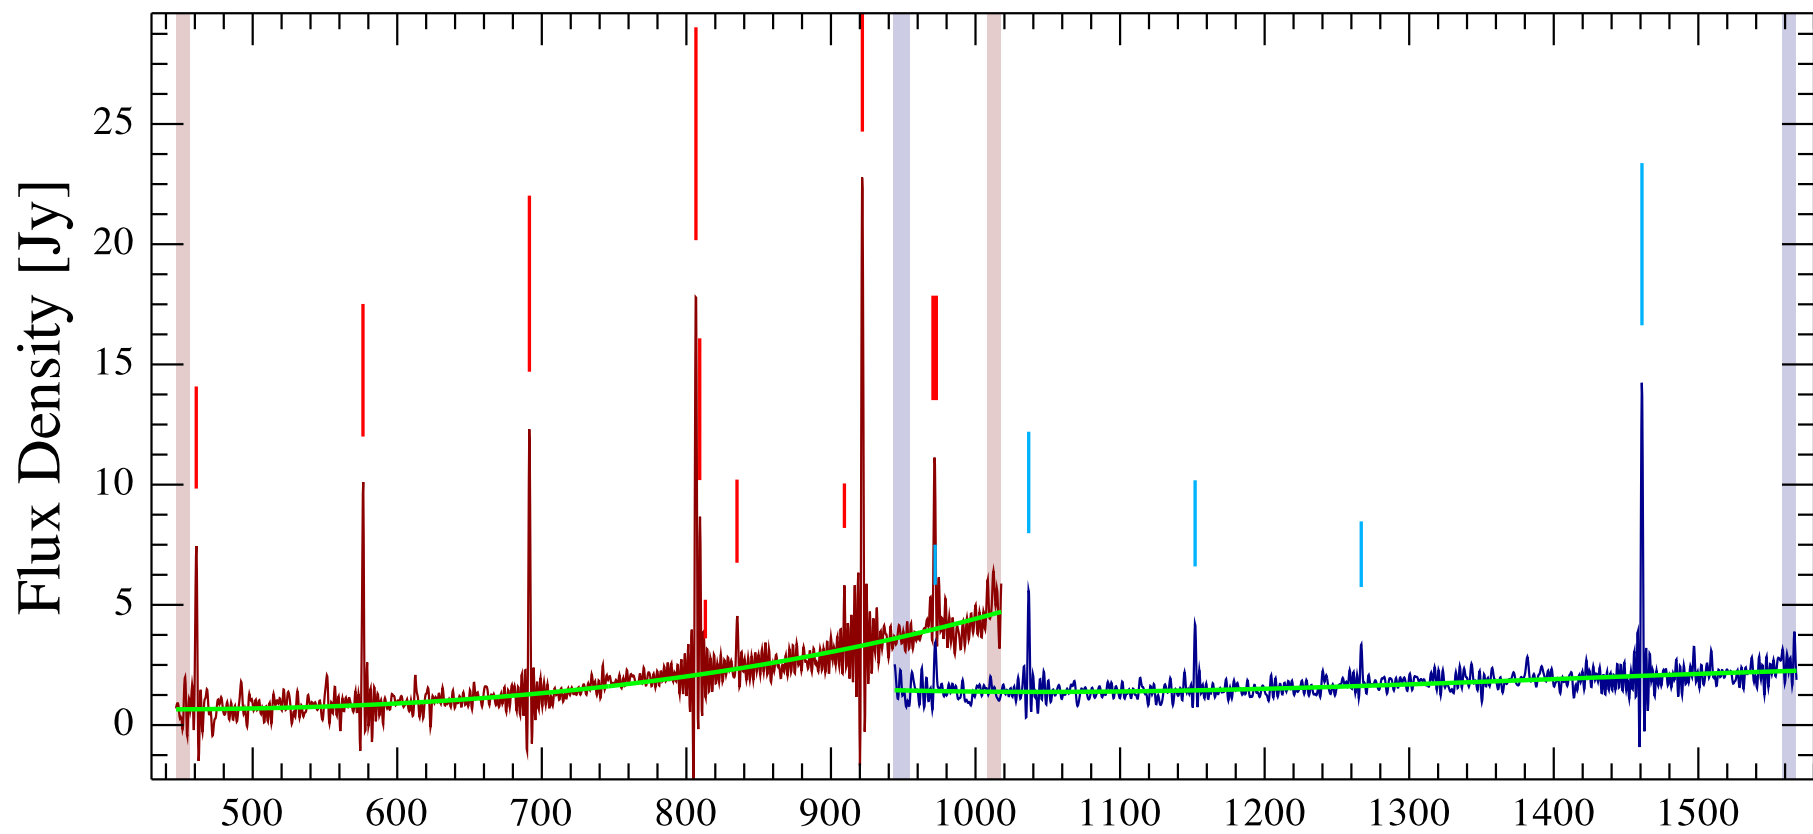

NGC 6445 Observation ID 1342243630; (10/5)

NGC 6445 Observation ID 1342243630; (10/5)