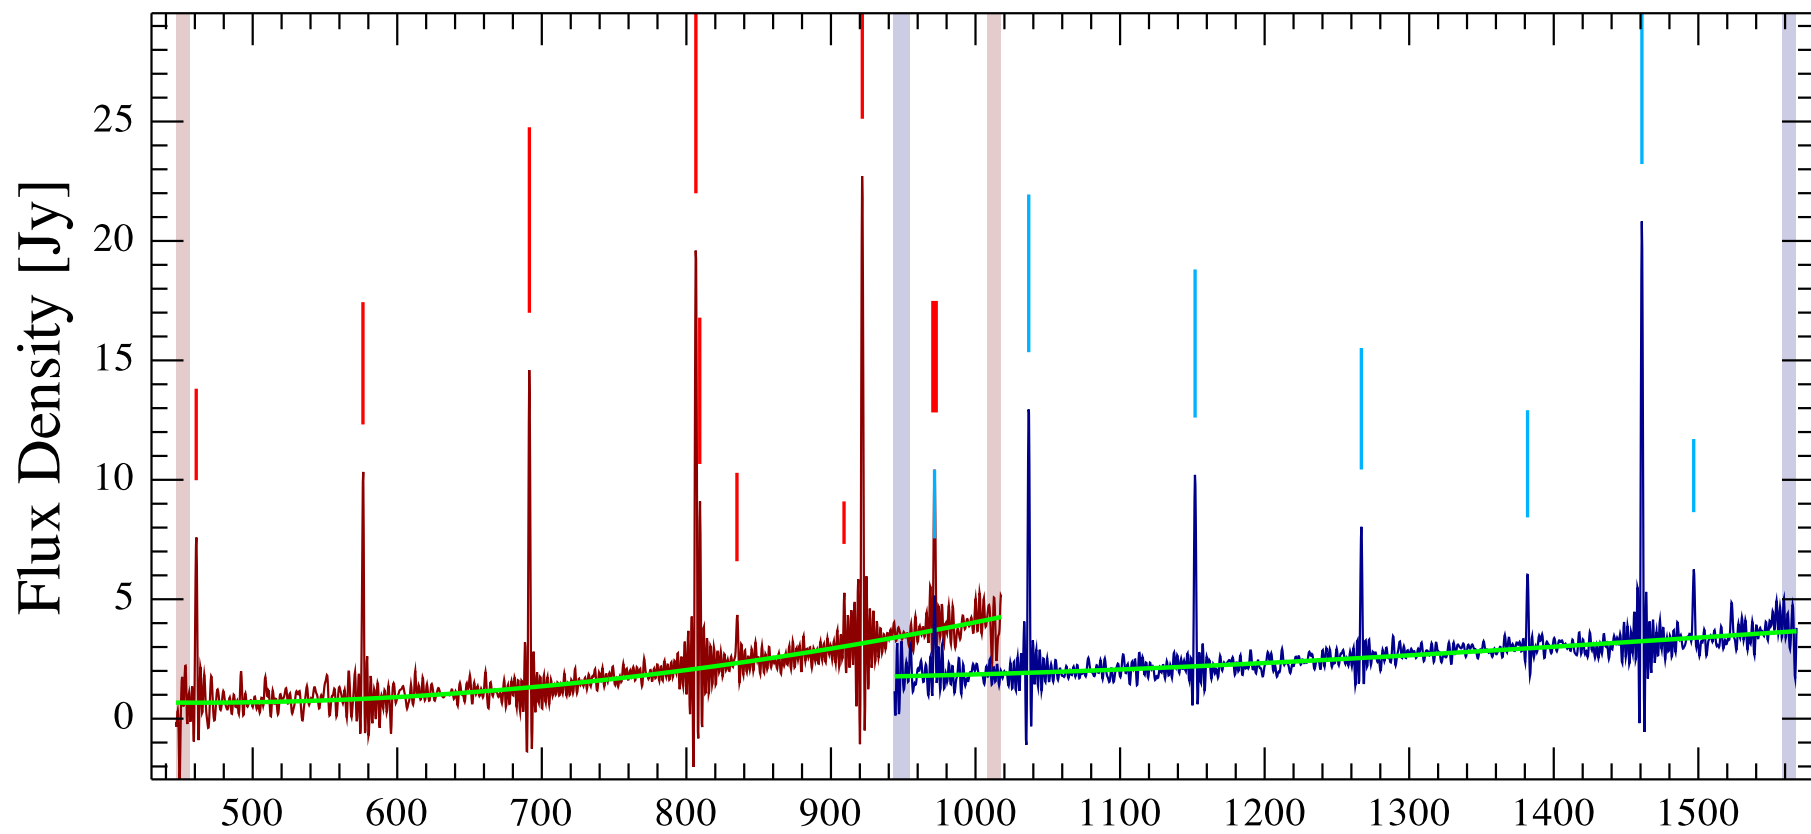

NGC 6445 W Lobe Observation ID 1342243629; (9/7)

NGC 6445 W Lobe Observation ID 1342243629; (9/7)