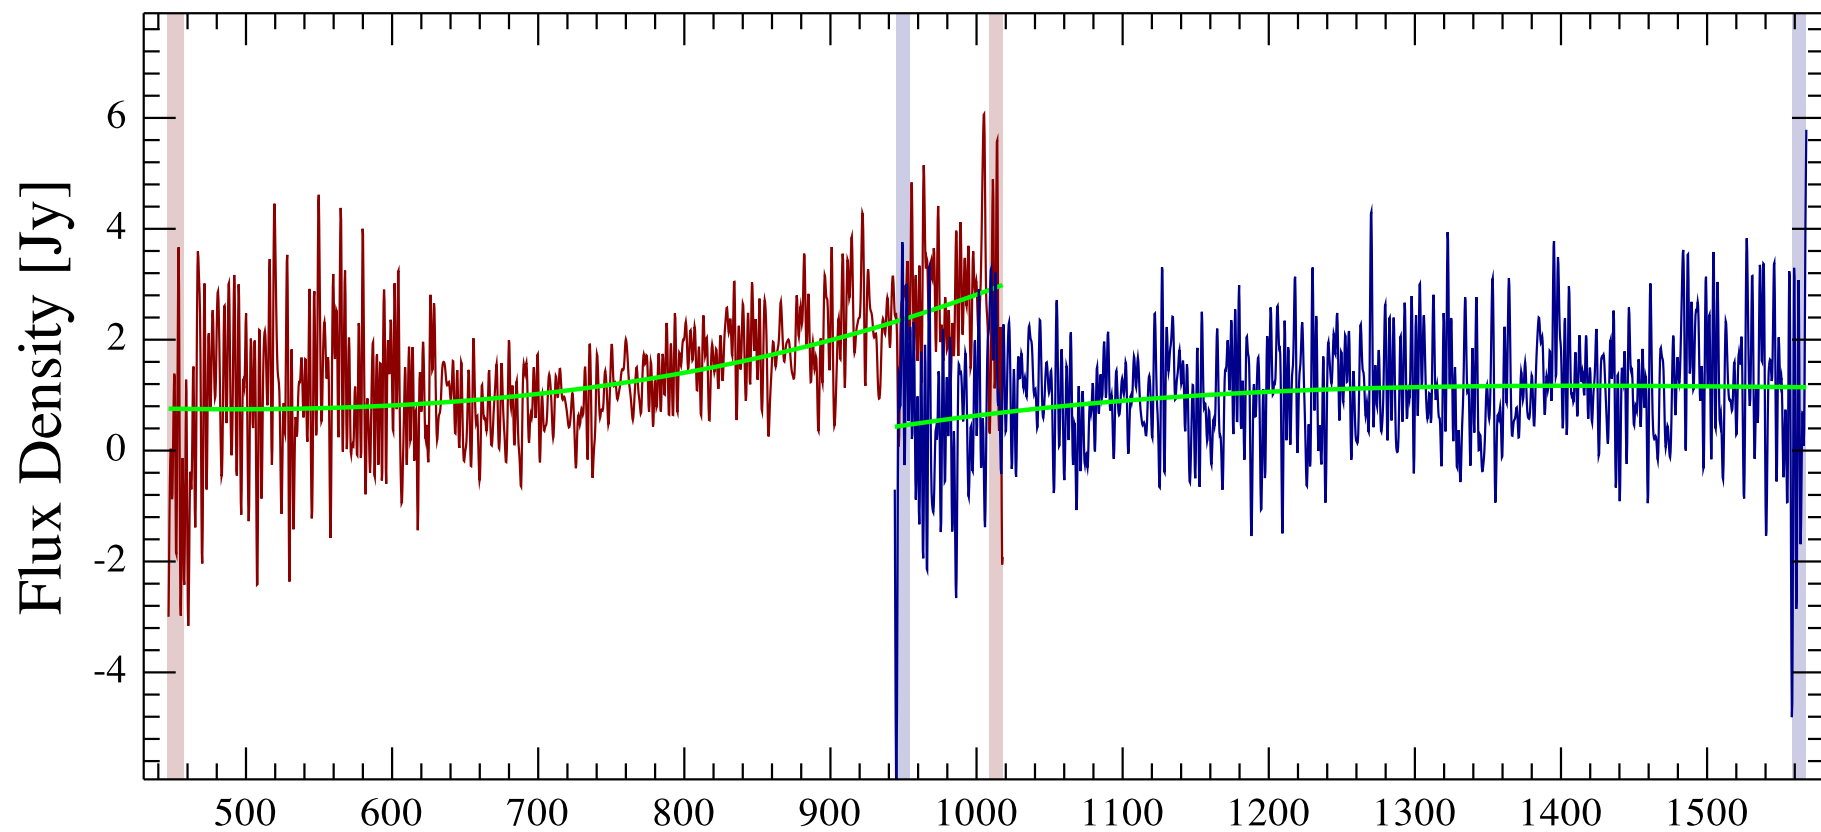

NGC 6445 OFF Observation ID 1342243628; (0/0)

NGC 6445 OFF Observation ID 1342243628; (0/0)