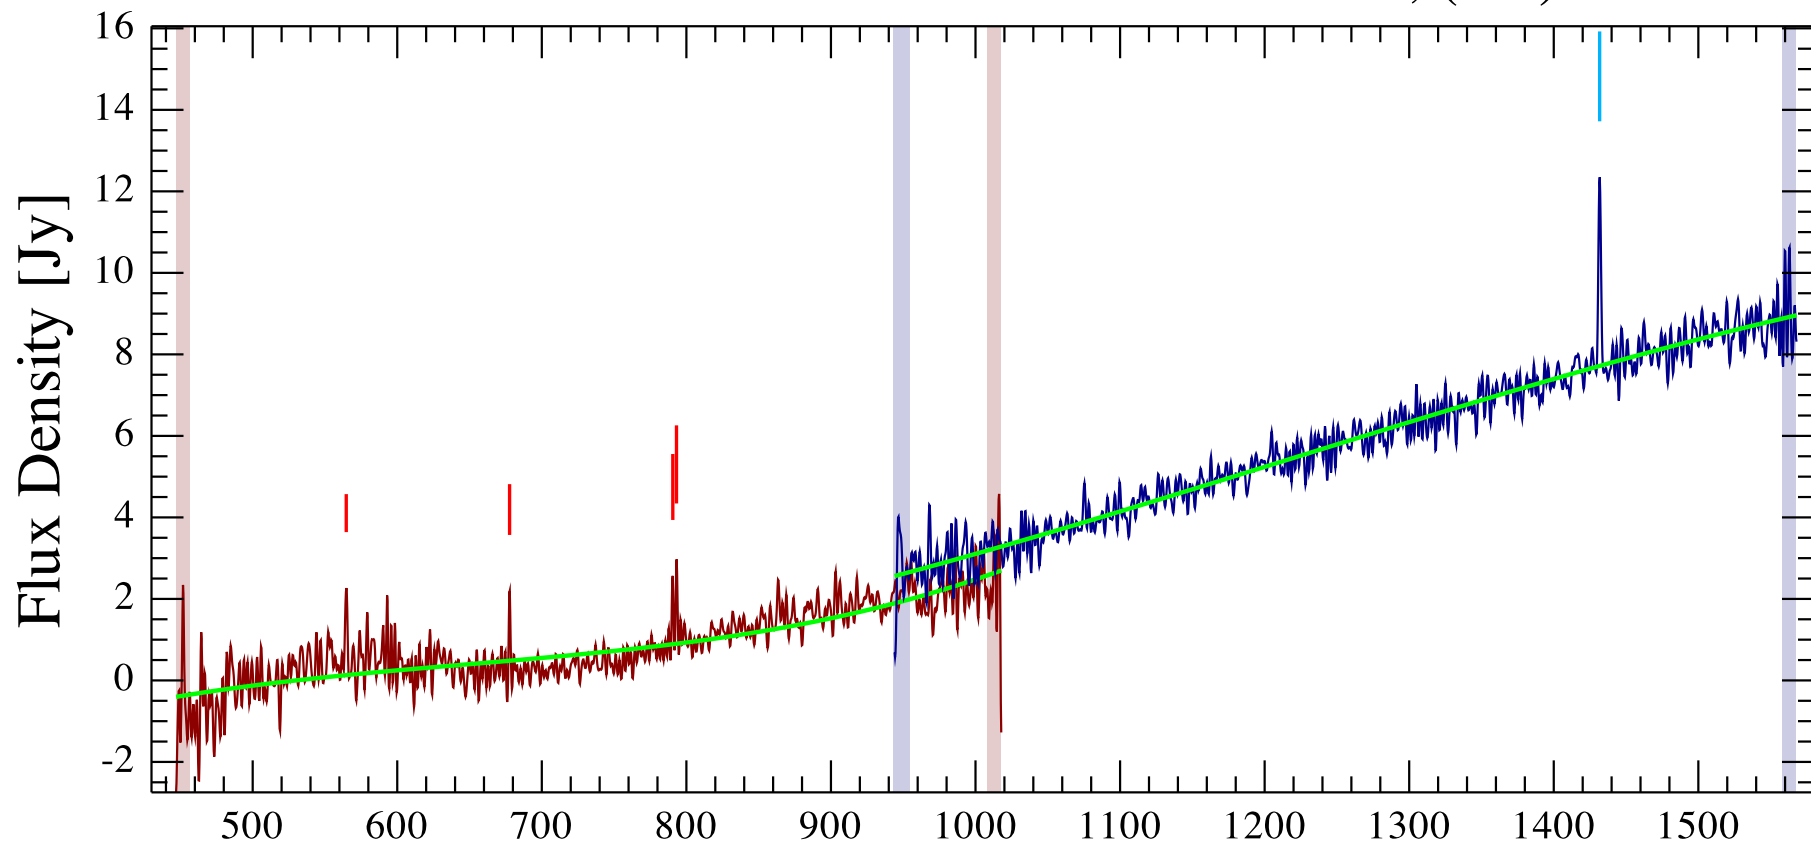

NGC1572 Observation ID 1342242588; (4/1)

NGC1572 Observation ID 1342242588; (5/1)