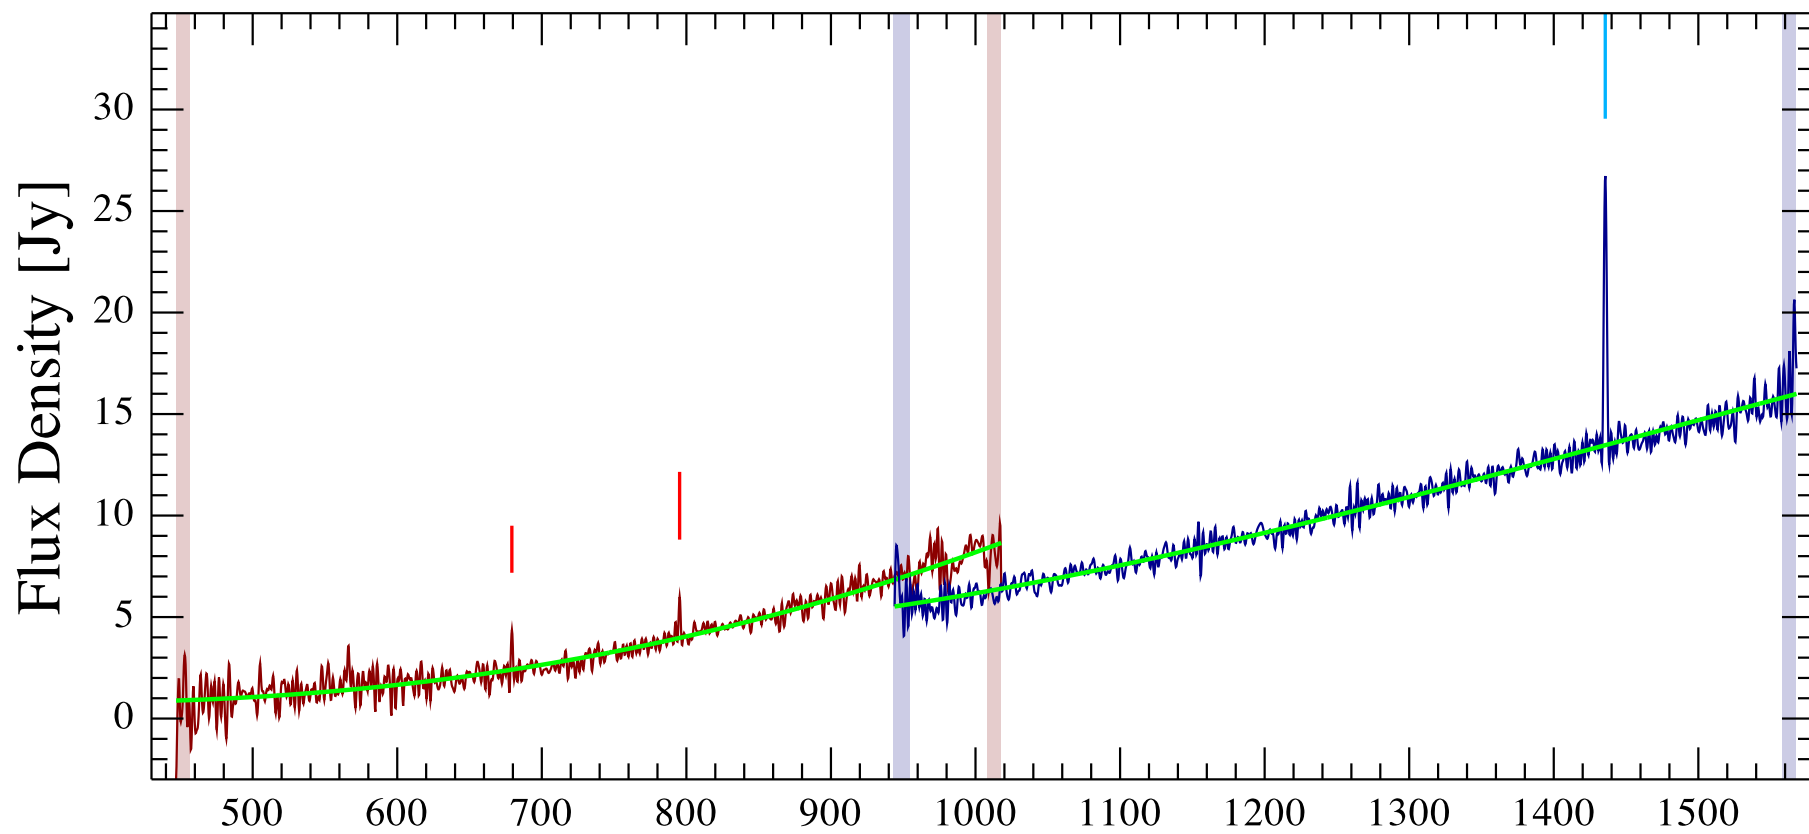

NGC0828 Observation ID 1342239357; (2/1)

NGC0828 Observation ID 1342239357; (2/1)