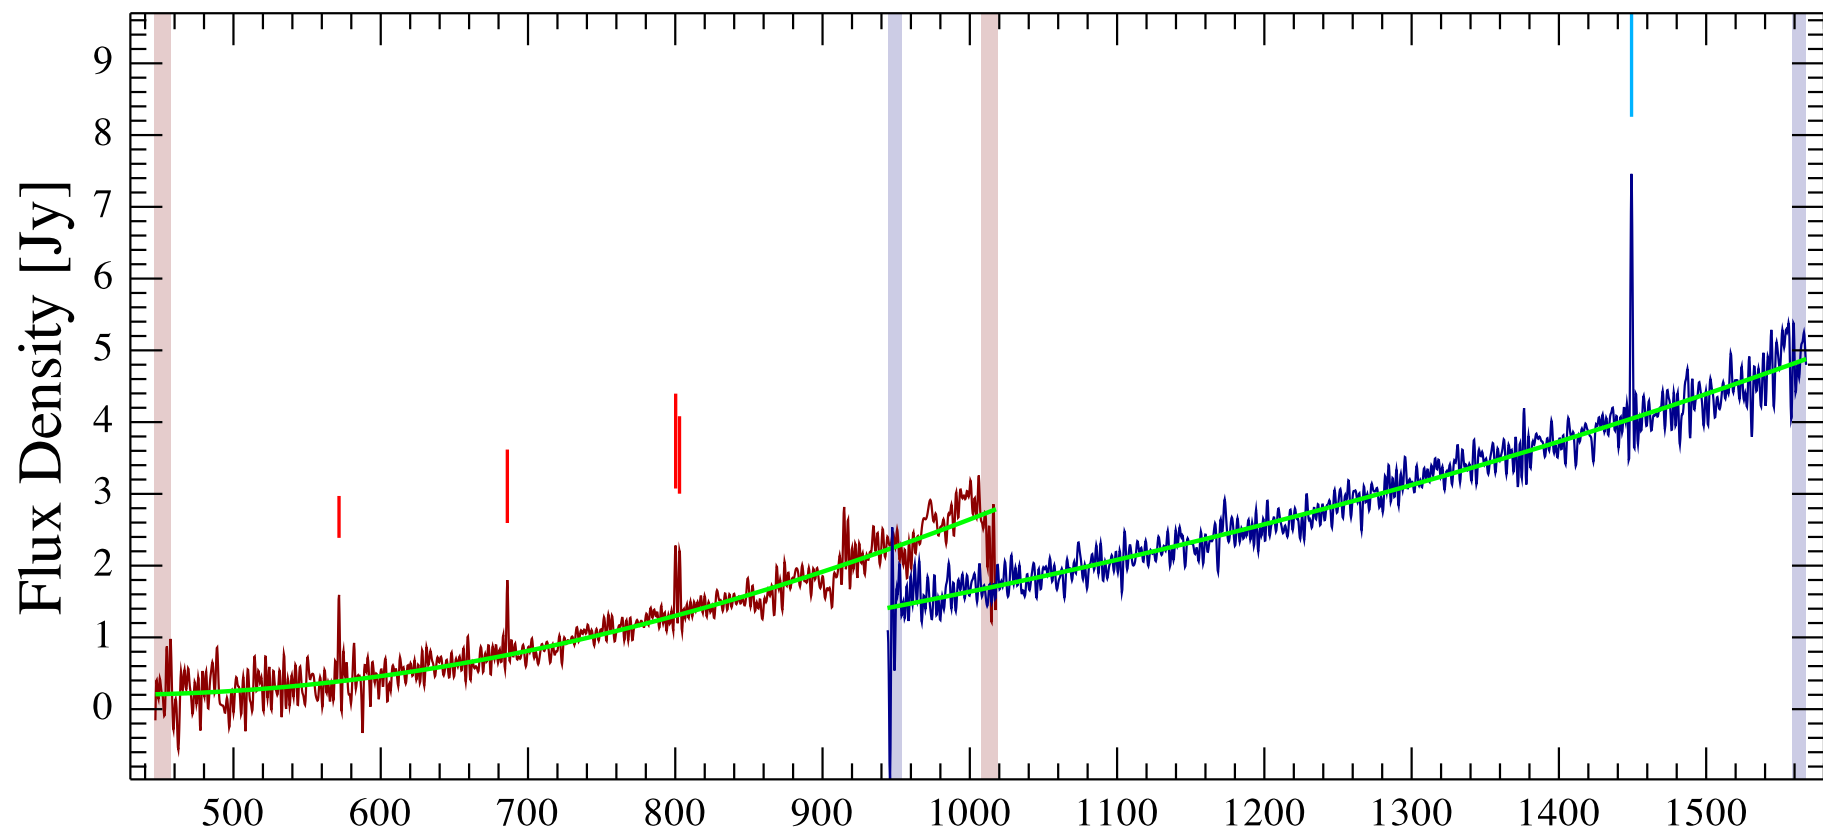

NGC1222 Observation ID 1342239354; (4/1)

NGC1222 Observation ID 1342239354; (4/1)