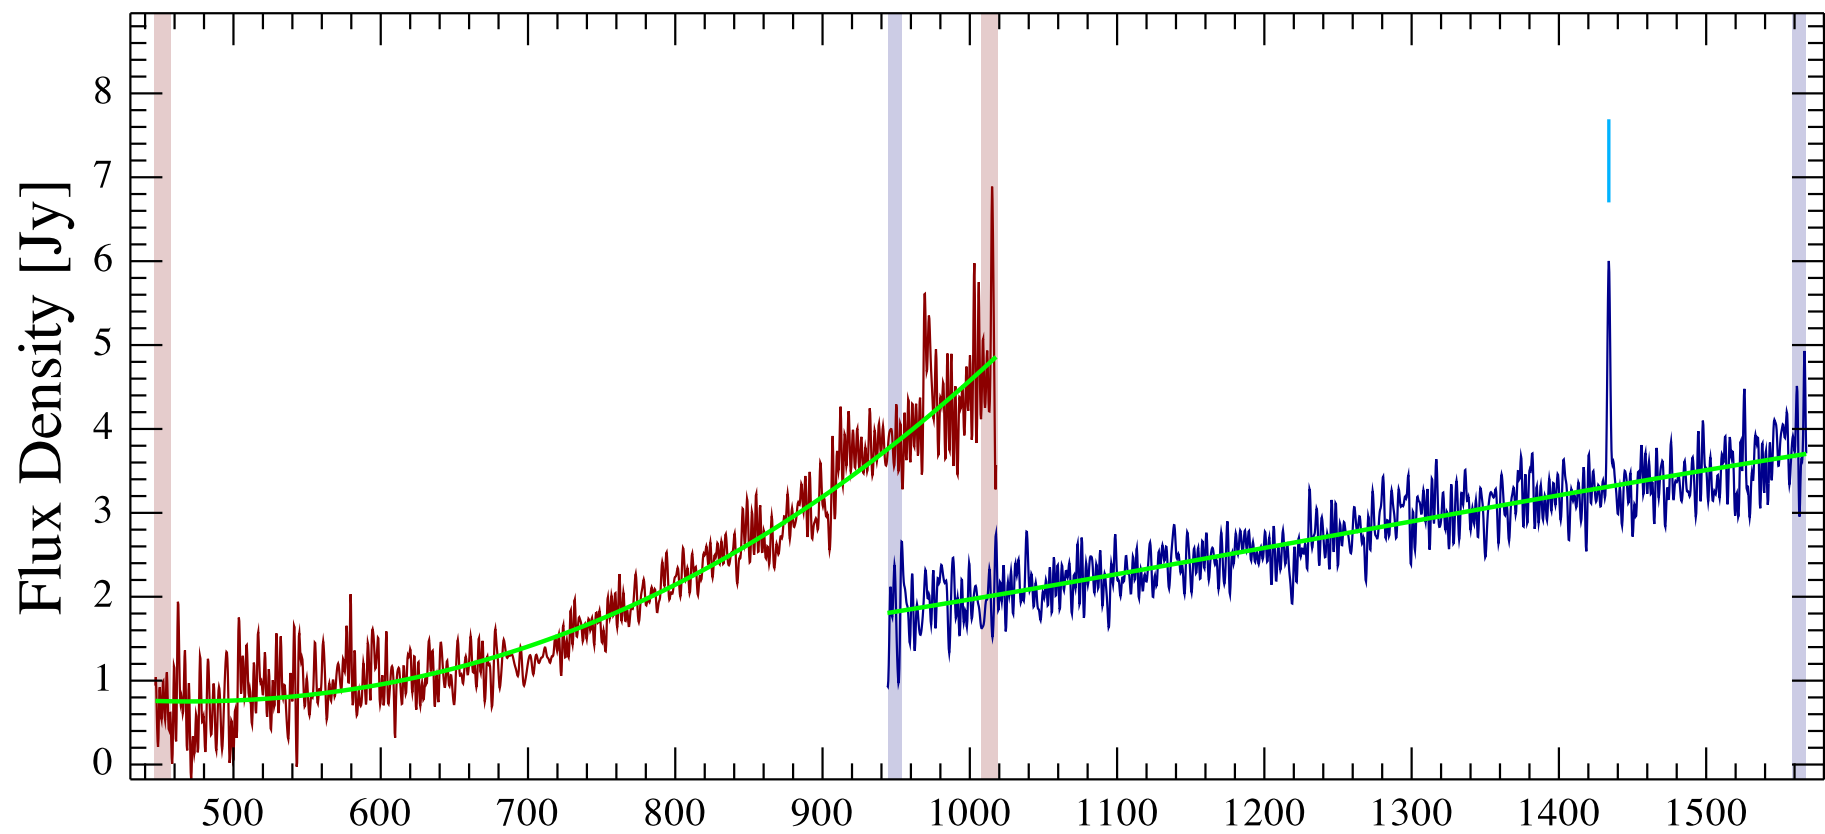

NGC0958 Observation ID 1342239339; (0/1)

NGC0958 Observation ID 1342239339; (0/1)