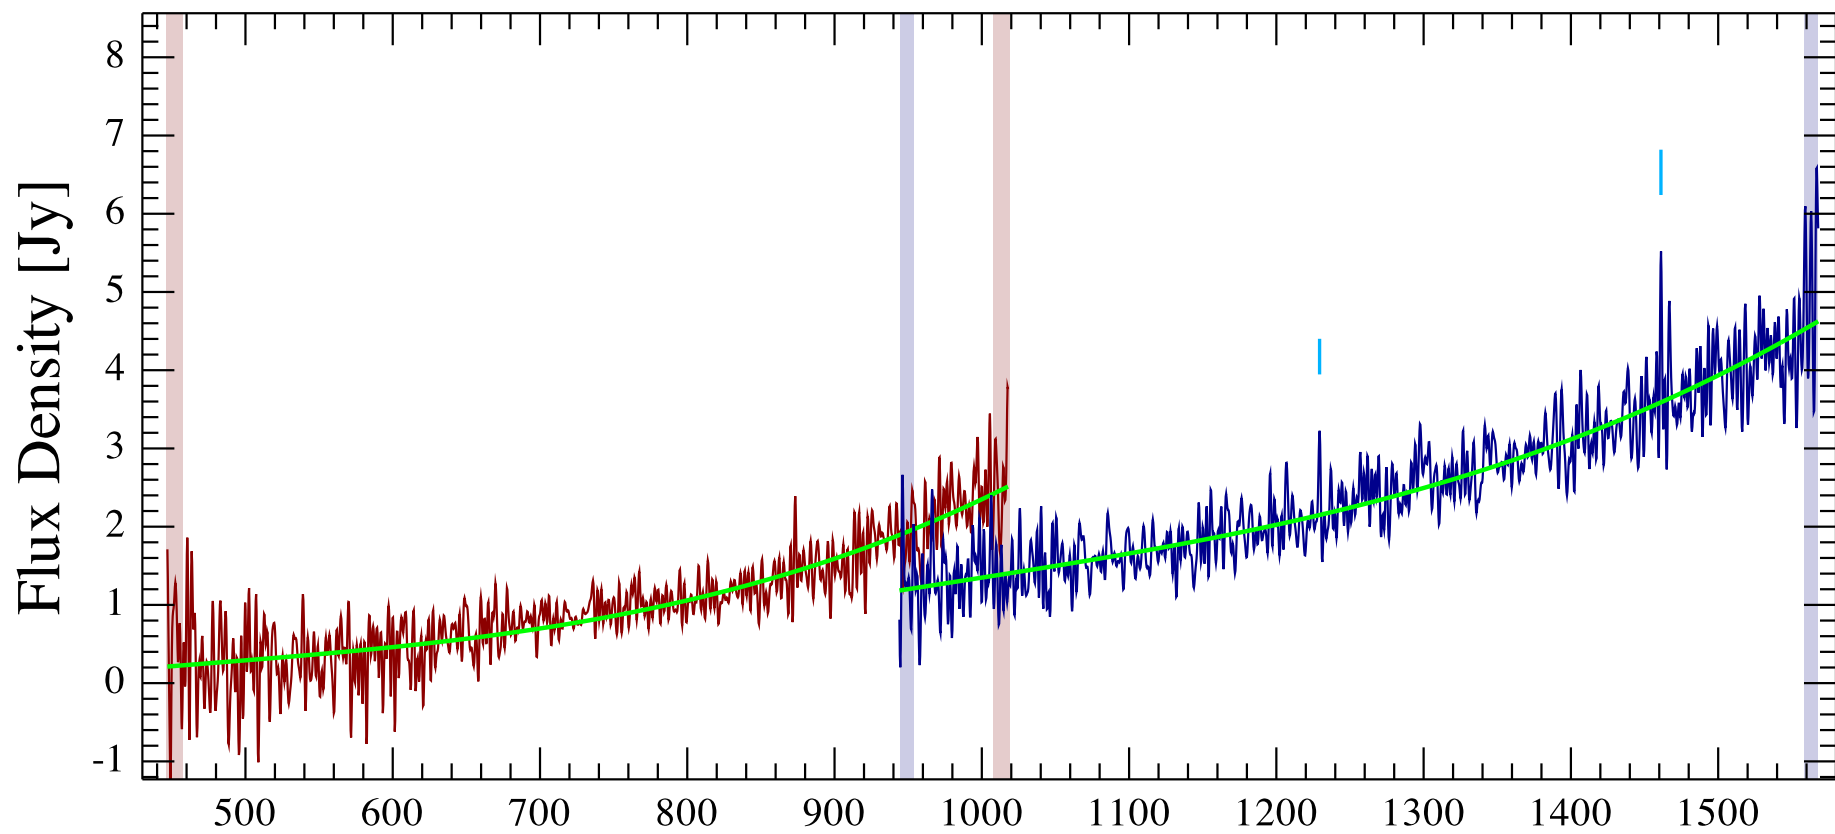

NGC 6543 Observation ID 1342237028; (0/2)

NGC 6543 Observation ID 1342237028; (0/2)