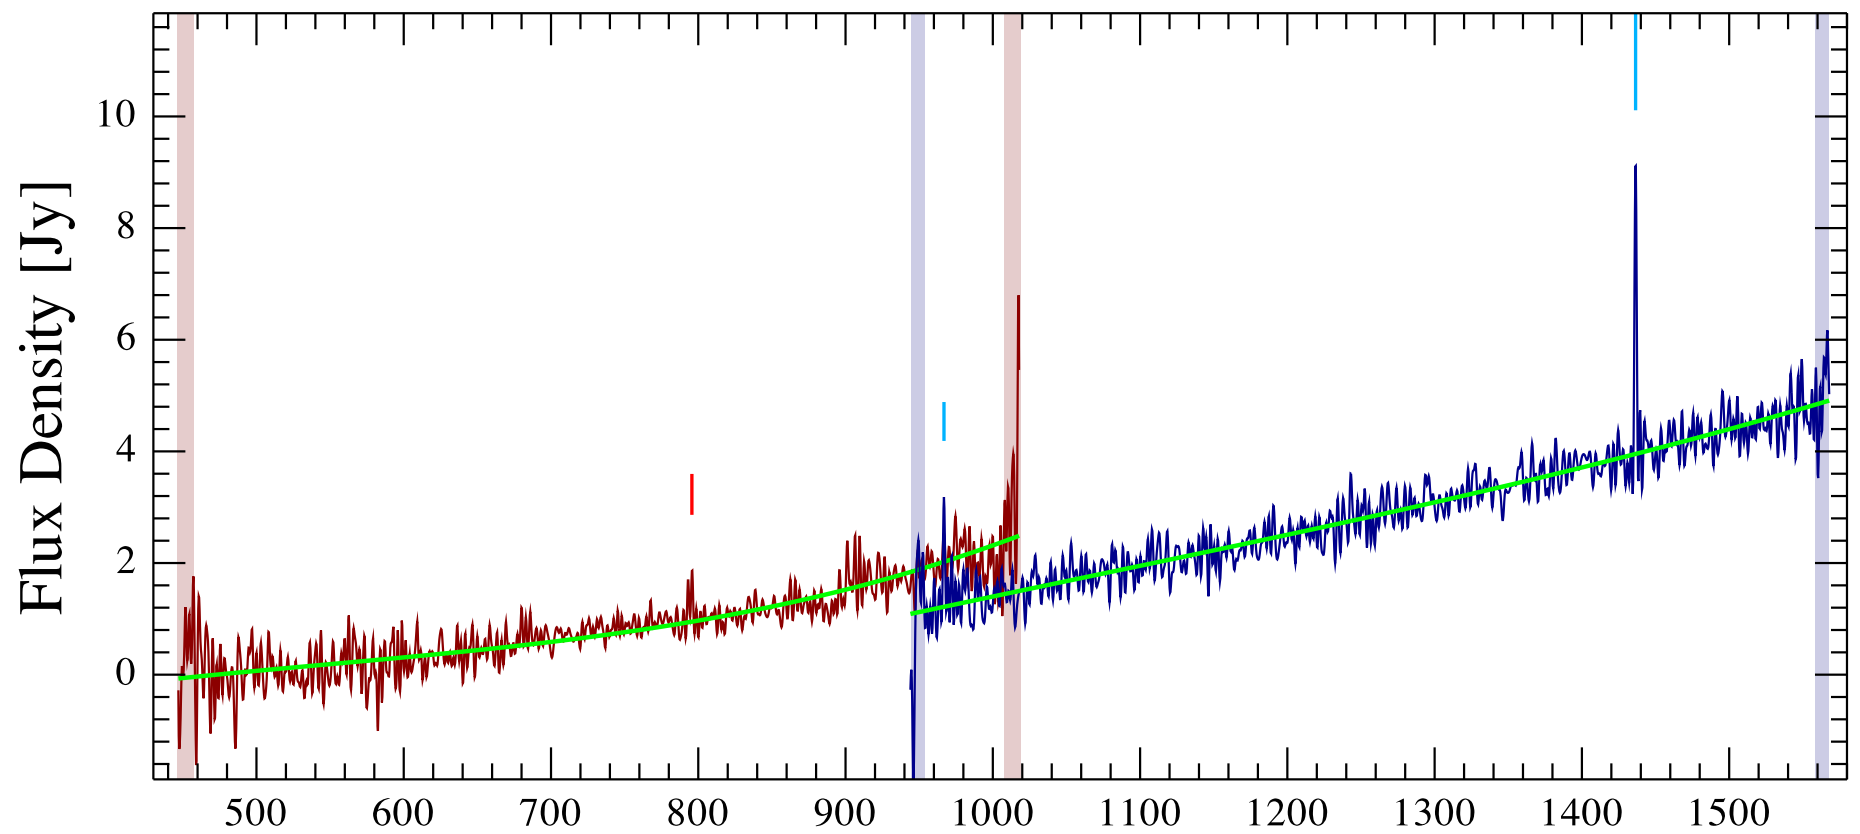

NGC2342b Observation ID 1342228730; (1/2)

NGC2342b Observation ID 1342228730; (1/2)