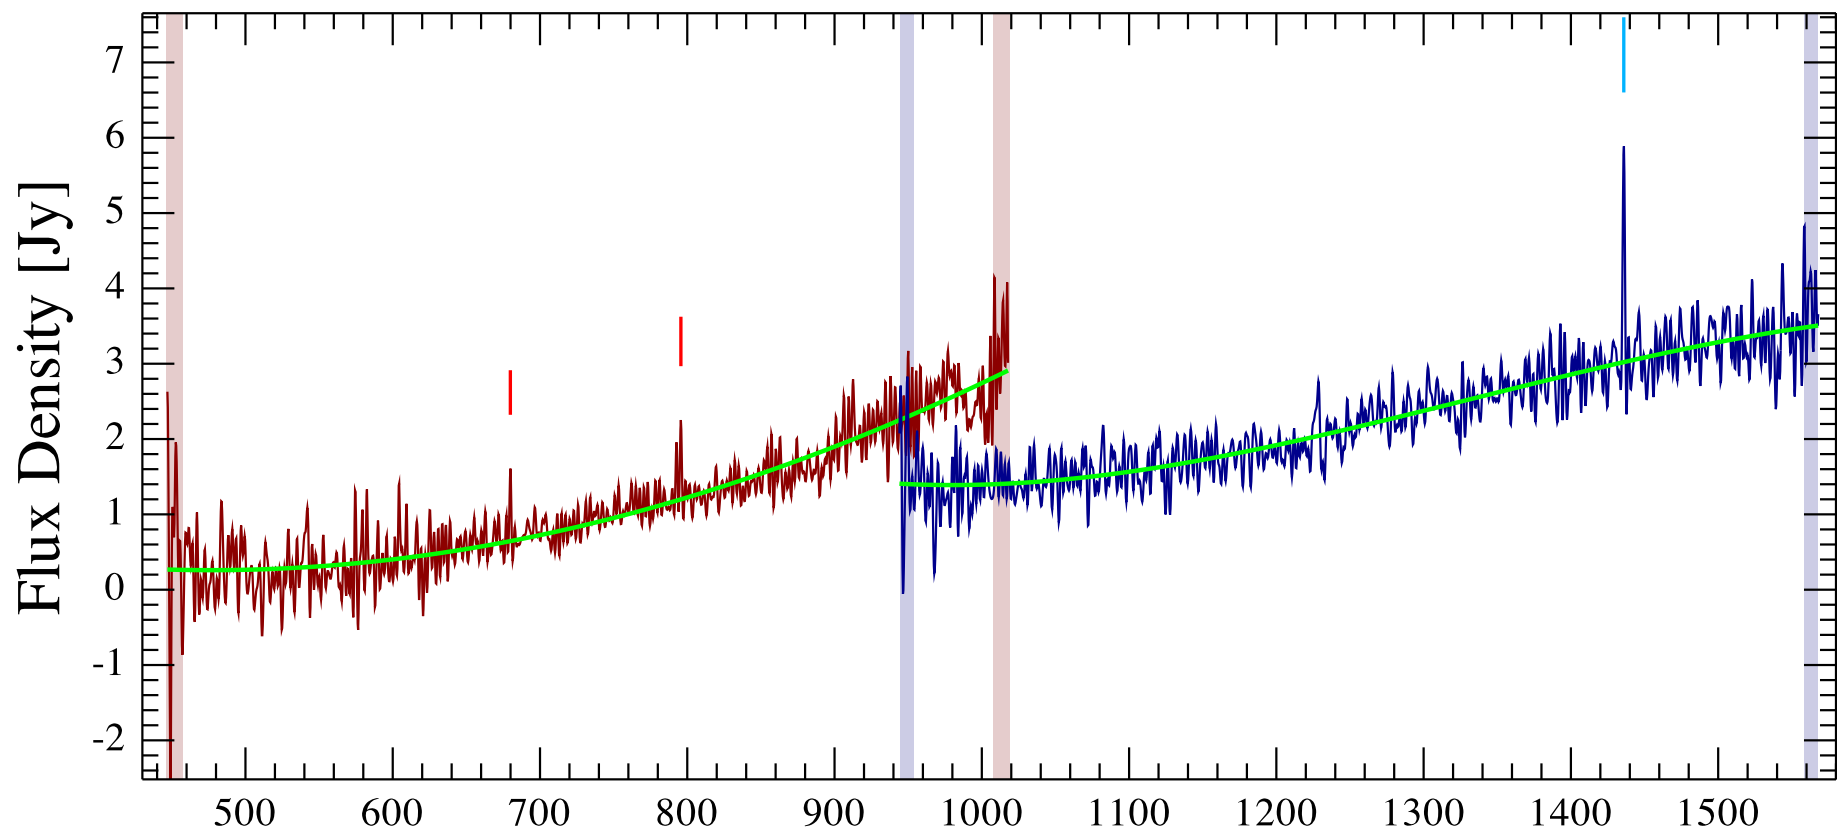

NGC2342a Observation ID 1342228729; (2/1)

NGC2342a Observation ID 1342228729; (2/1)