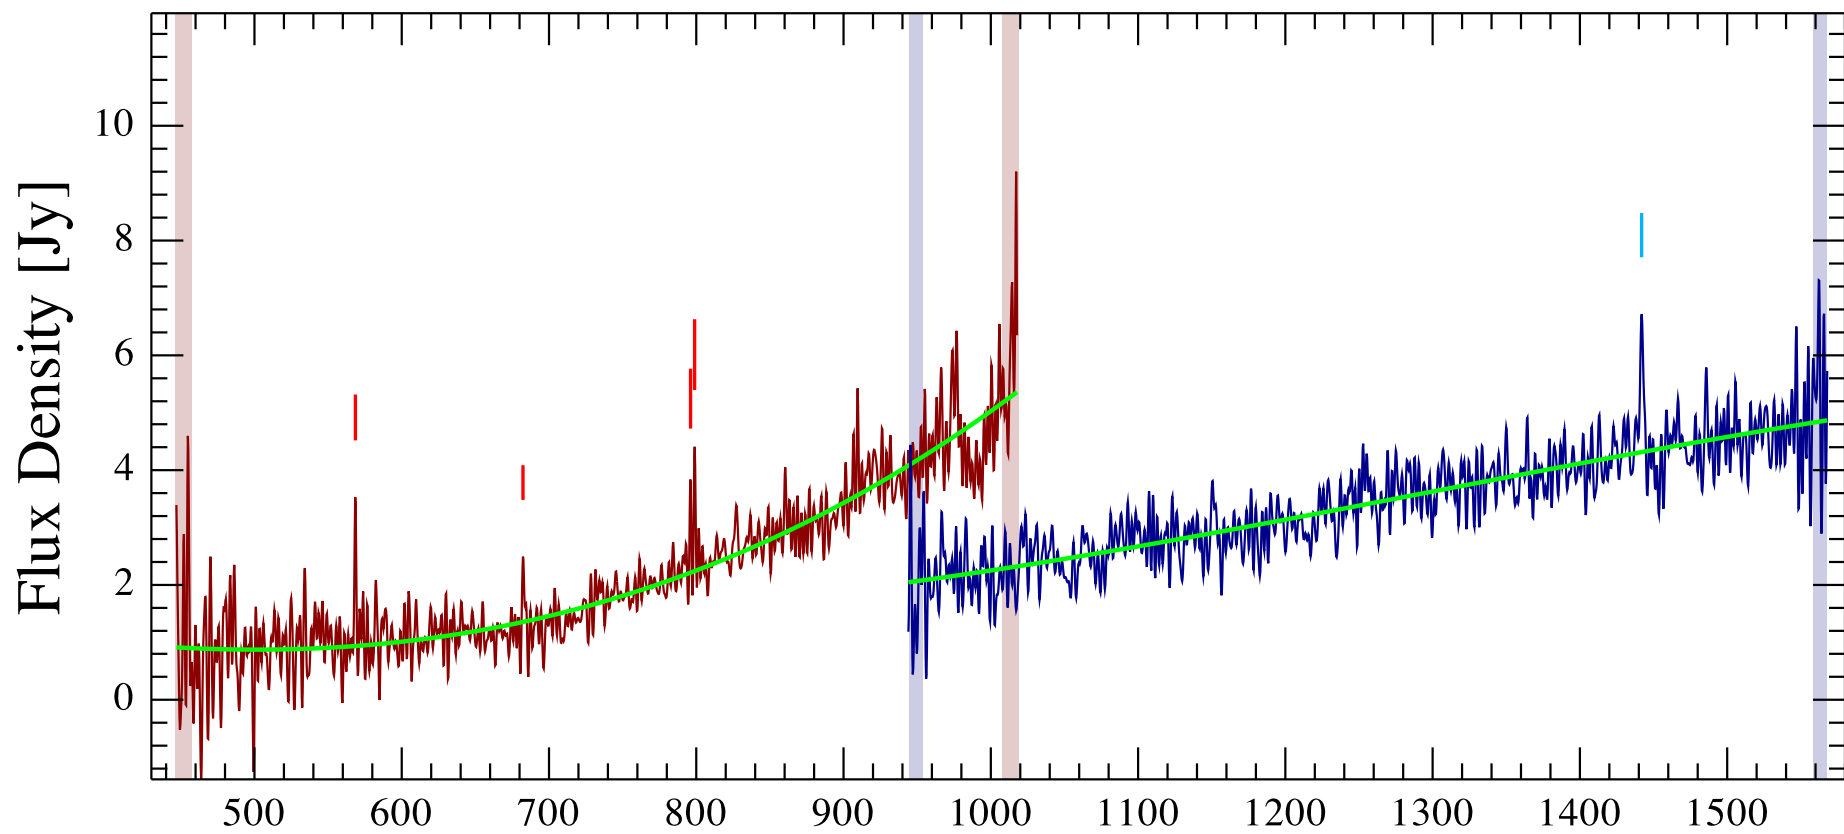

NGC1961 Observation ID 1342228708; (4/1)

NGC1961 Observation ID 1342228708; (4/1)