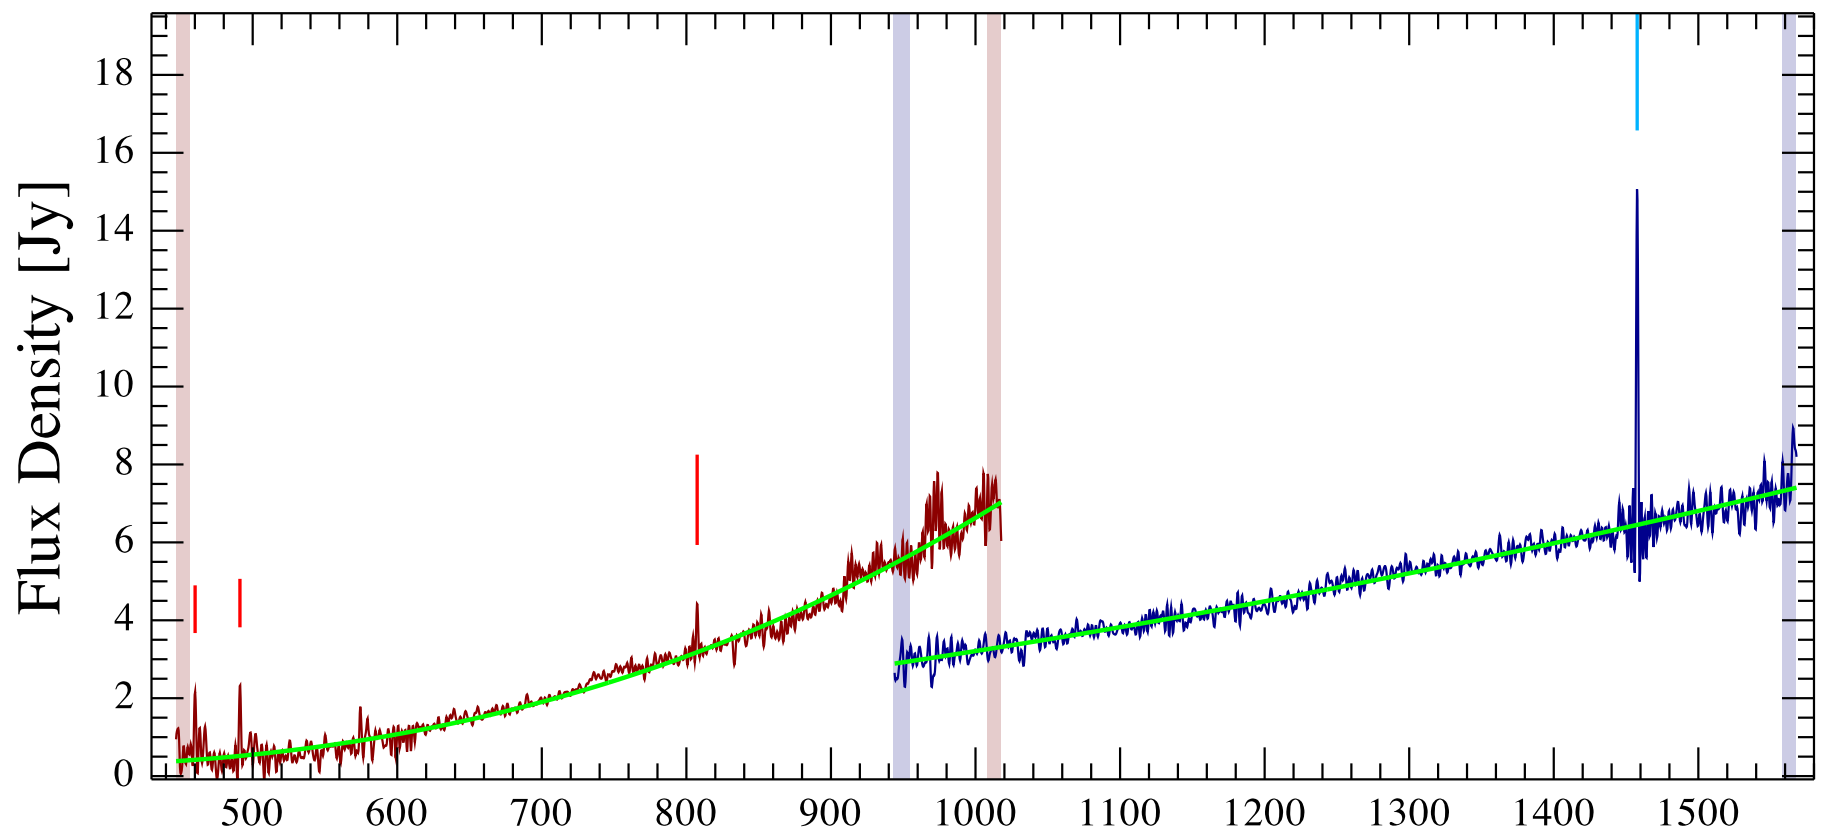

ngc 891 - spire lower pointing-1 Observation ID 1342224765; (3/1)

ngc 891 - spire lower pointing-1 Observation ID 1342224765; (4/2)