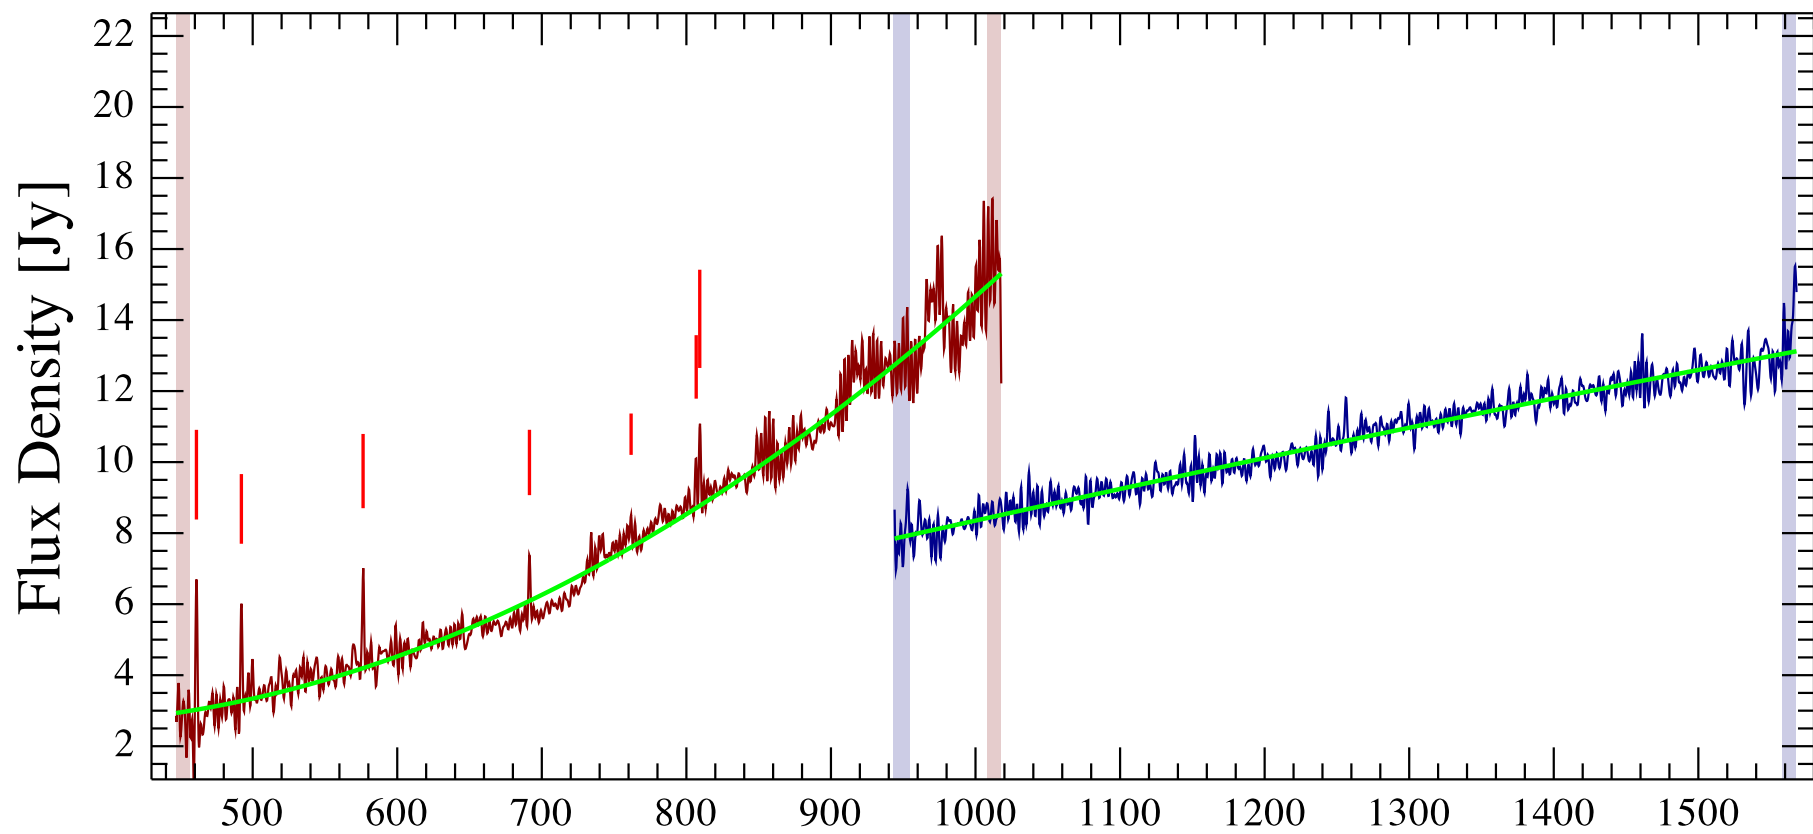

V1331 Cyg-1 Observation ID 1342221694; (7/0)

V1331 Cyg-1 Observation ID 1342221694; (6/1)