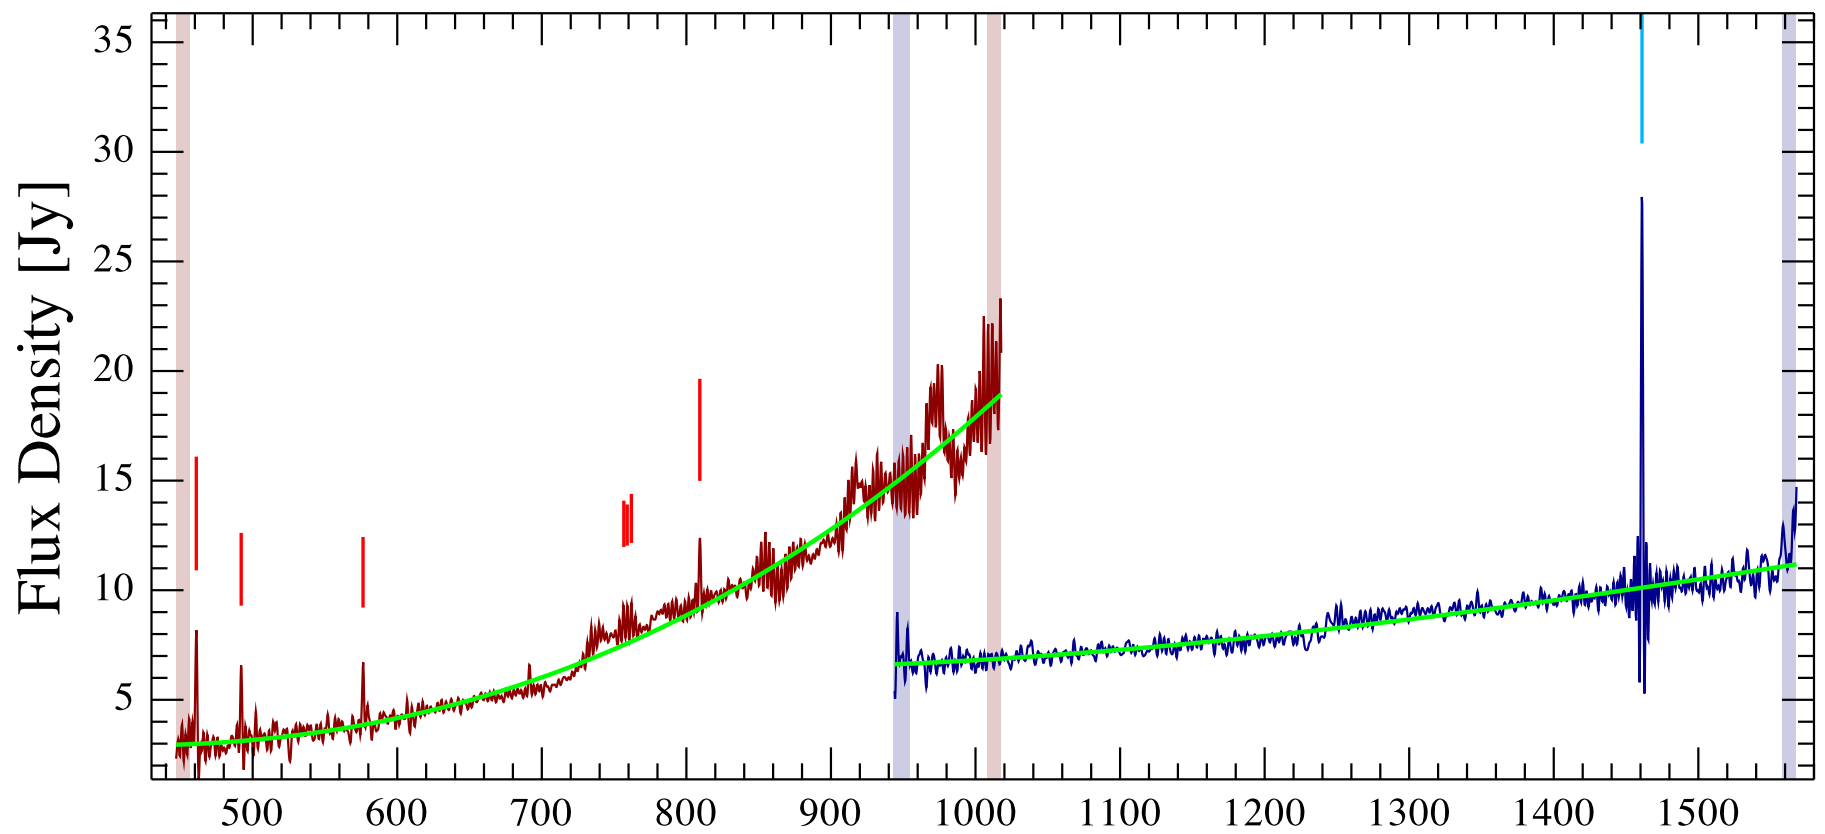

V1515 Cyg-1 Observation ID 1342221685; (7/1)

V1515 Cyg-1 Observation ID 1342221685; (5/1)