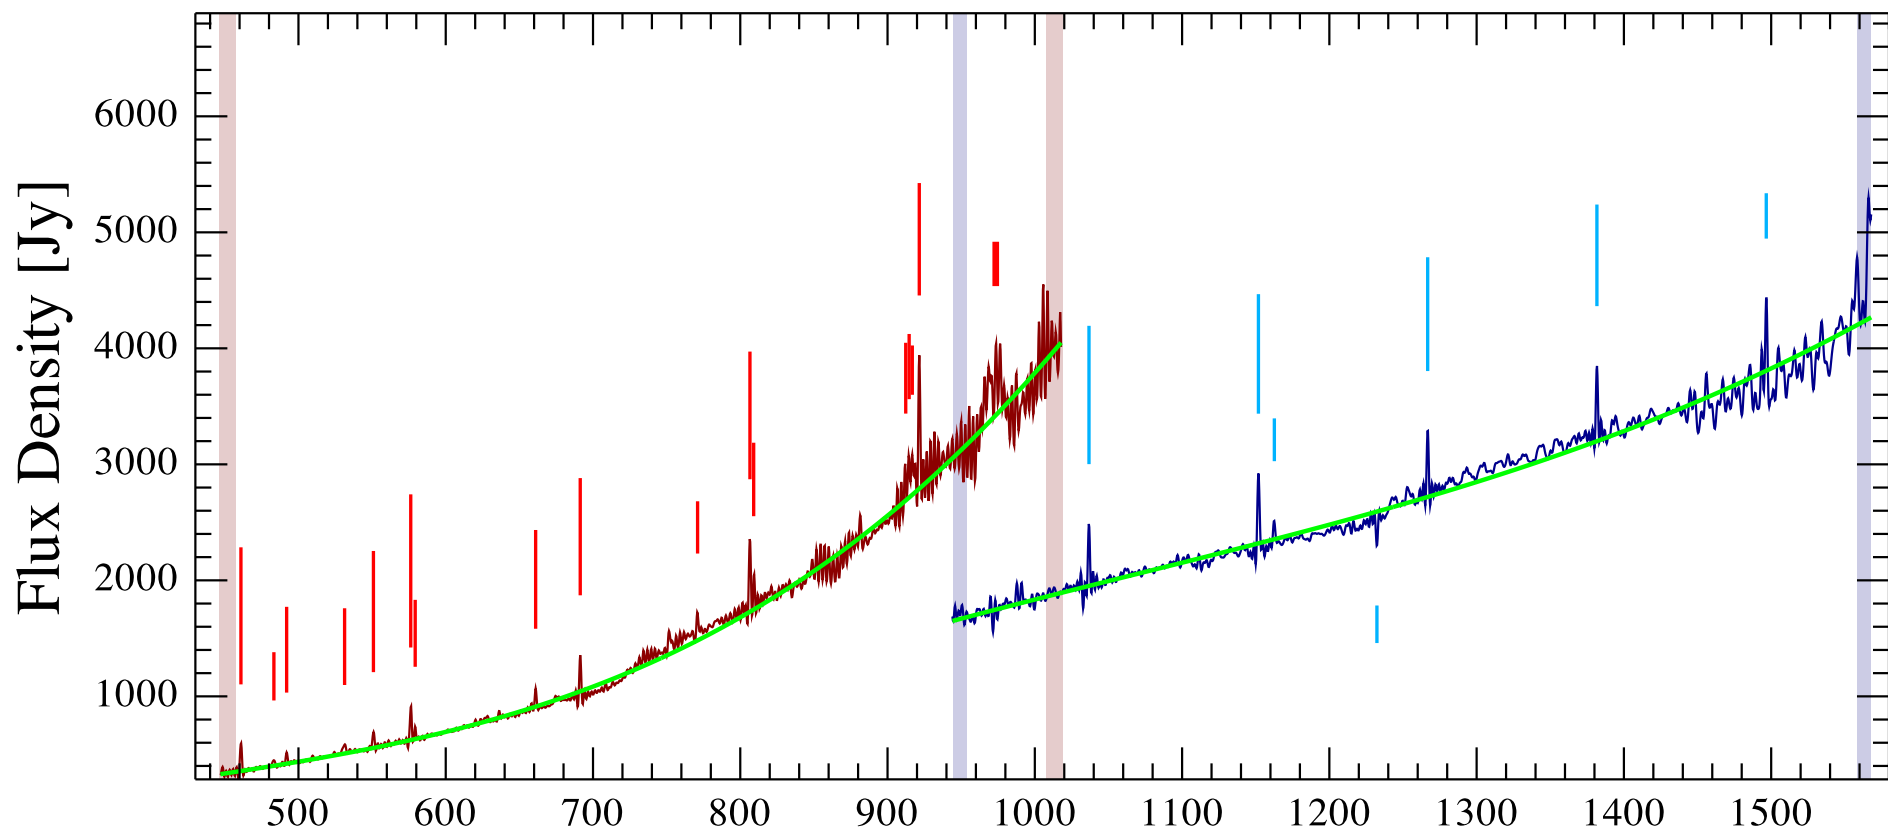

W51 Observation ID 1342219568; (17/7)

W51 Observation ID 1342219568; (19/4)